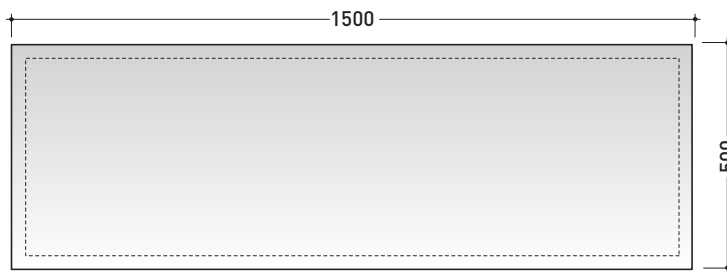

design PAOLA NAVONE

2011

MKS50

Reversible mirror 150x50 cm
(horizontal and vertical installation)

Complements: UNA - BOX - FILO furnishing
FORTY6 shelves
MAKE-UP wall mouted lamp

Package dim. 158 x 57 x 7 cm | Weight 12 kg | Pz. Pallet n° -

CE

vista frontale / frontal view

vista laterale / lateral view

vista zenitale / zenital view

sizes in mm