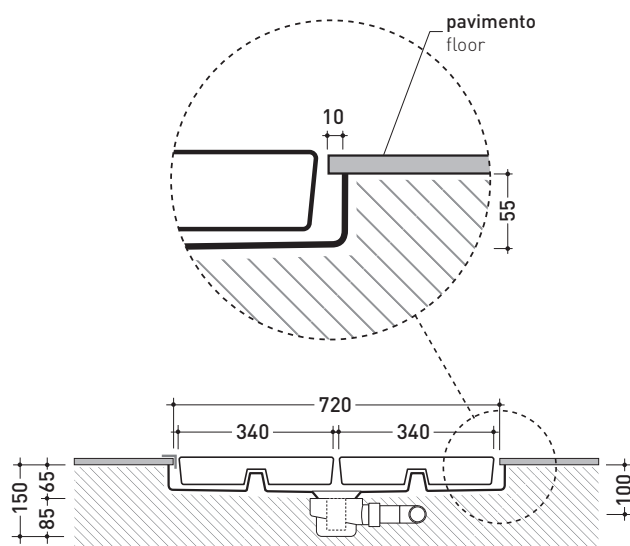

milky white

graphite

lava grey

design LUDOVICA+ROBERTO PALOMBA

2001

5000B2 + n. 2 5000

Modular shower tray 72 x 72 cm

(composed by: container + n. 2 shower bricks)

Complements: BAMB00 composable shower box

Line taps shower: ONE - NOKÈ - SI - FOLD

Line accessories: TWO - HOOP - NOKÈ - FOLD

vista zenitale / zenital view

art. 5000B2

vista zenitale / zenital view

2pcs art. 5000

vista zenitale / zenital view

art. 5000B2 + 2pcs art. 5000

sezione longitudinale / section

sizes in mm

Please consider a 2% tolerance on indicated measurements

<http://www.ceramicaflaminia.it/en/products/320-tatami>

Complements: Tatami shower brick (5000)

Package dim. 6 x 80 x 80 cm | Weight 4 kg | Pz. Pallet n° -

vista zenitale / zenital view

Piletta sifonata / Drainage
 Portata / Flow rate: 0,50 l/sec (EN 274 >0,4 l/sec)