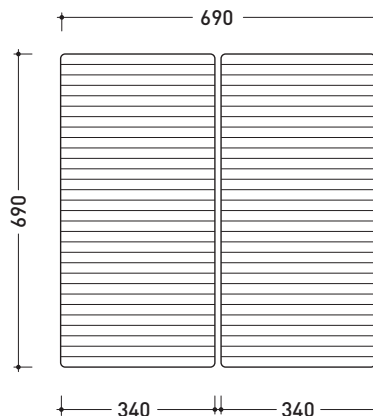

Complements: BAMB00 composable shower box

Line taps shower: ONE - NOKÈ - SI - FOLD

Line accessories: TWO - HOOP - NOKÈ - FOLD

vista zenitale / zenital view

art. 5000B2

vista zenitale / zenital view

2pcs art. 5000

vista zenitale / zenital view

art. 5000B2 + 2pcs art. 5000

sezione longitudinale / section

sizes in mm

Please consider a 2% tolerance on indicated measurements

<http://www.ceramicaflaminia.it/en/products/320-tatami>

Complements: Tatami shower brick (5000)

Package dim. 6 x 80 x 80 cm | Weight 4 kg | Pz. Pallet n° -

vista zenitale / zenital view

Piletta sifonata / Drainage
 Portata / Flow rate: 0,50 l/sec (EN 274 >0,4 l/sec)

Package dim. **78 x 105 x 36 cm** | Weight **14 kg** | Pz. Pallet n°

sizes in mm

Please consider a 2% tolerance on indicated measurements

CERAMIC: glossy finish

matt finish