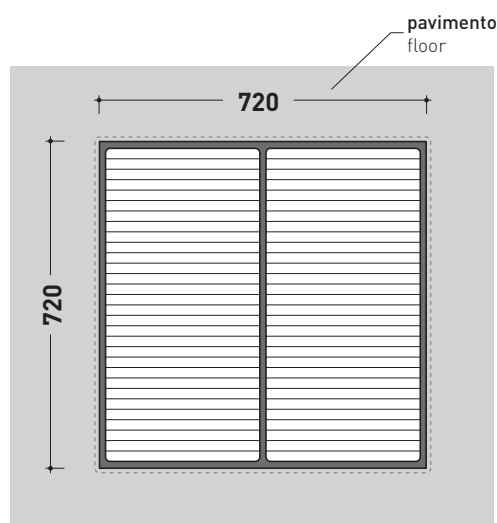

milky white

graphite

lava grey

design LUDOVICA+ROBERTO PALOMBA

2001

5000B2 + n. 2 5000

Modular shower tray 72 x 72 cm

(composed by: container + n. 2 shower bricks)

Complements: BAMB00 composable shower box

Line taps shower: ONE - NOKÈ - SI - FOLD

Line accessories: TWO - HOOP - NOKÈ - FOLD

vista zenitale / zenital view

art. 5000B2

vista zenitale / zenital view

2pcs art. 5000

vista zenitale / zenital view

art. 5000B2 + 2pcs art. 5000

sezione longitudinale / section

sizes in mm

Please consider a 2% tolerance on indicated measurements

<http://www.ceramicaflaminia.it/en/products/320-tatami>

Package dim. **78 x 105 x 36 cm** | Weight **14 kg** | Pz. Pallet n°

sizes in mm

Please consider a 2% tolerance on indicated measurements

CERAMIC: glossy finish

matt finish