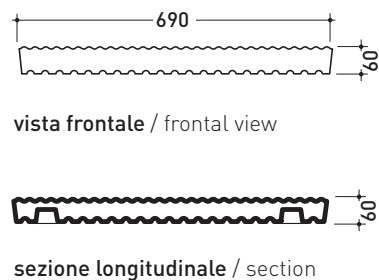

vista zenitale / zenital view

art. 5000B2 + 2pcs art. 5000

sezione longitudinale / section

sizes in mm

Please consider a 2% tolerance on indicated measurements

<http://www.ceramicaflaminia.it/en/products/320-tatami>

Complements: Tatami shower brick (5000)

Package dim. 6 x 80 x 80 cm | Weight 4 kg | Pz. Pallet n° -

vista zenitale / zenital view

Piletta sifonata / Drainage
 Portata / Flow rate: 0,50 l/sec (EN 274 >0,4 l/sec)

dettaglio piletta / drain detail

vista frontale / frontal view

sezione longitudinale / section

design **LUDOVICA+ROBERTO PALOMBA**

2001

5000

Ceramic shower brick

Complements: **High-density polystyrene container**
(5000B2 - 5000B3 - 5000B4 - 5000B5)

Package dim. **78 x 105 x 36 cm** | Weight **14 kg** | Pz. Pallet n°

sizes in mm

Please consider a 2% tolerance on indicated measurements

CERAMIC: glossy finish

matt finish