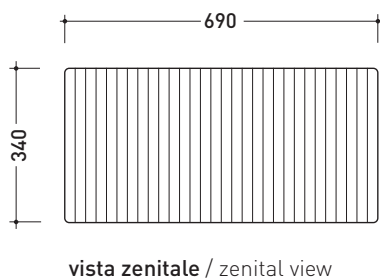

vista zenitale / zenital view

art. 5000B2 + 2pcs art. 5000

sezione longitudinale / section

sizes in mm

Please consider a 2% tolerance on indicated measurements

<http://www.ceramicaflaminia.it/en/products/320-tatami>

Complements: Tatami shower brick (5000)

Package dim. 6 x 80 x 80 cm | Weight 4 kg | Pz. Pallet n° -

vista zenitale / zenital view

Piletta sifonata / Drainage
 Portata / Flow rate: 0,50 l/sec (EN 274 >0,4 l/sec)

dettaglio piletta / drain detail

vista frontale / frontal view

sezione longitudinale / section

design **LUDOVICA+ROBERTO PALOMBA**

2001

5000

Ceramic shower brick

Complements: **High-density polystyrene container**
(5000B2 - 5000B3 - 5000B4 - 5000B5)

Package dim. **78 x 105 x 36 cm** | Weight **14 kg** | Pz. Pallet n°

sizes in mm

Please consider a 2% tolerance on indicated measurements

CERAMIC: glossy finish

matt finish