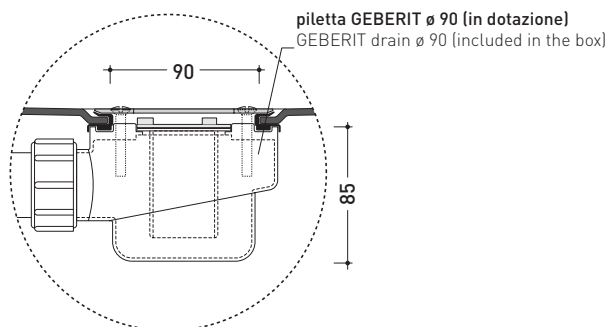

vista zenitale / zenital view

art. 5000B2 + 2pcs art. 5000

sezione longitudinale / section

sizes in mm

Please consider a 2% tolerance on indicated measurements

<http://www.ceramicaflaminia.it/en/products/320-tatami>

©ceramicaflaminiaspa - All rights reserved. Unauthorized copying, publication, reproduction as well as partial reproduction are prohibited

march 2017

5000B2

Two brick container (art. 5000)
 (ø 90 mm GEBERIT drainage system art. PLGE included)

Complements: Tatami shower brick (5000)

Package dim. 6 x 80 x 80 cm | Weight 4 kg | Pz. Pallet n° -

vista zenitale / zenital view

Piletta sifonata / Drainage
 Portata / Flow rate: 0,50 l/sec (EN 274 >0,4 l/sec)

Package dim. **78 x 105 x 36 cm** | Weight **14 kg** | Pz. Pallet n°

sizes in mm

Please consider a 2% tolerance on indicated measurements

CERAMIC: glossy finish

matt finish