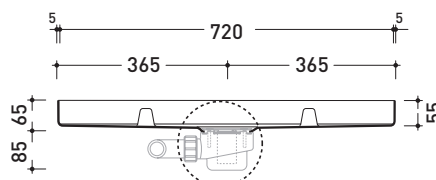

vista zenitale / zenital view

art. 5000B2 + 2pcs art. 5000

sezione longitudinale / section

sizes in mm

Please consider a 2% tolerance on indicated measurements

<http://www.ceramicaflaminia.it/en/products/320-tatami>

Complements: Tatami shower brick (5000)

Package dim. 6 x 80 x 80 cm | Weight 4 kg | Pz. Pallet n° -

vista zenitale / zenital view

Piletta sifonata / Drainage
 Portata / Flow rate: 0,50 l/sec (EN 274 >0,4 l/sec)

dettaglio piletta / drain detail

vista frontale / frontal view

sezione longitudinale / section

design **LUDOVICA+ROBERTO PALOMBA**

2001

5000

Ceramic shower brick

Complements: **High-density polystyrene container**
(5000B2 - 5000B3 - 5000B4 - 5000B5)

Package dim. **78 x 105 x 36 cm** | Weight **14 kg** | Pz. Pallet n°

sizes in mm

Please consider a 2% tolerance on indicated measurements

CERAMIC: glossy finish

matt finish