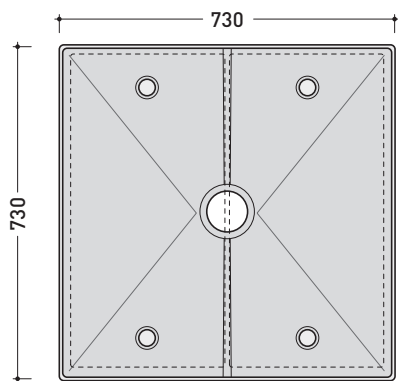

MODULAR SHOWER TRAY 72 X 72 CM

composed by:

1 container . 5000B2

2 shower bricks . 5000

CERAMIC: glossy finish

white

black

matt finish

milky white

graphite

lava grey

design LUDOVICA+ROBERTO PALOMBA

2001

5000B2 + n. 2 5000

Modular shower tray 72 x 72 cm

(composed by: container + n. 2 shower bricks)

Complements: BAMB00 composable shower box

Line taps shower: ONE - NOKÈ - SI - FOLD

Line accessories: TWO - HOOP - NOKÈ - FOLD

vista zenitale / zenital view

art. 5000B2

vista zenitale / zenital view

2pcs art. 5000

vista zenitale / zenital view

art. 5000B2 + 2pcs art. 5000

sezione longitudinale / section

sizes in mm

Please consider a 2% tolerance on indicated measurements

<http://www.ceramicaflaminia.it/en/products/320-tatami>