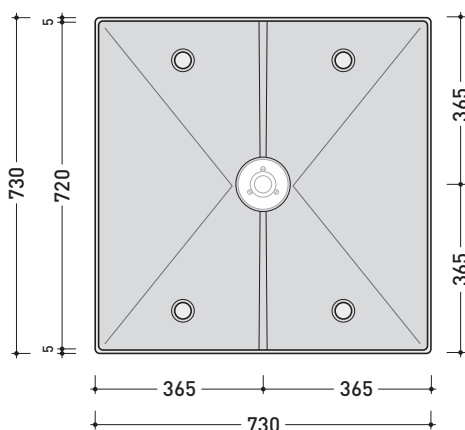

vista zenitale / zenital view

art. 5000B2 + 2pcs art. 5000

sezione longitudinale / section

sizes in mm

Please consider a 2% tolerance on indicated measurements

<http://www.ceramicaflaminia.it/en/products/320-tatami>

©ceramicaflaminiaspa - All rights reserved. Unauthorized copying, publication, reproduction as well as partial reproduction are prohibited

march 2017

5000B2

Two brick container (art. 5000)
 (ø 90 mm GEBERIT drainage system art. PLGE included)

Complements: Tatami shower brick (5000)

Package dim. 6 x 80 x 80 cm | Weight 4 kg | Pz. Pallet n° -

vista zenitale / zenital view

Piletta sifonata / Drainage
 Portata / Flow rate: 0,50 l/sec (EN 274 >0,4 l/sec)

Package dim. **78 x 105 x 36 cm** | Weight **14 kg** | Pz. Pallet n°

sizes in mm

Please consider a 2% tolerance on indicated measurements

CERAMIC: glossy finish

matt finish