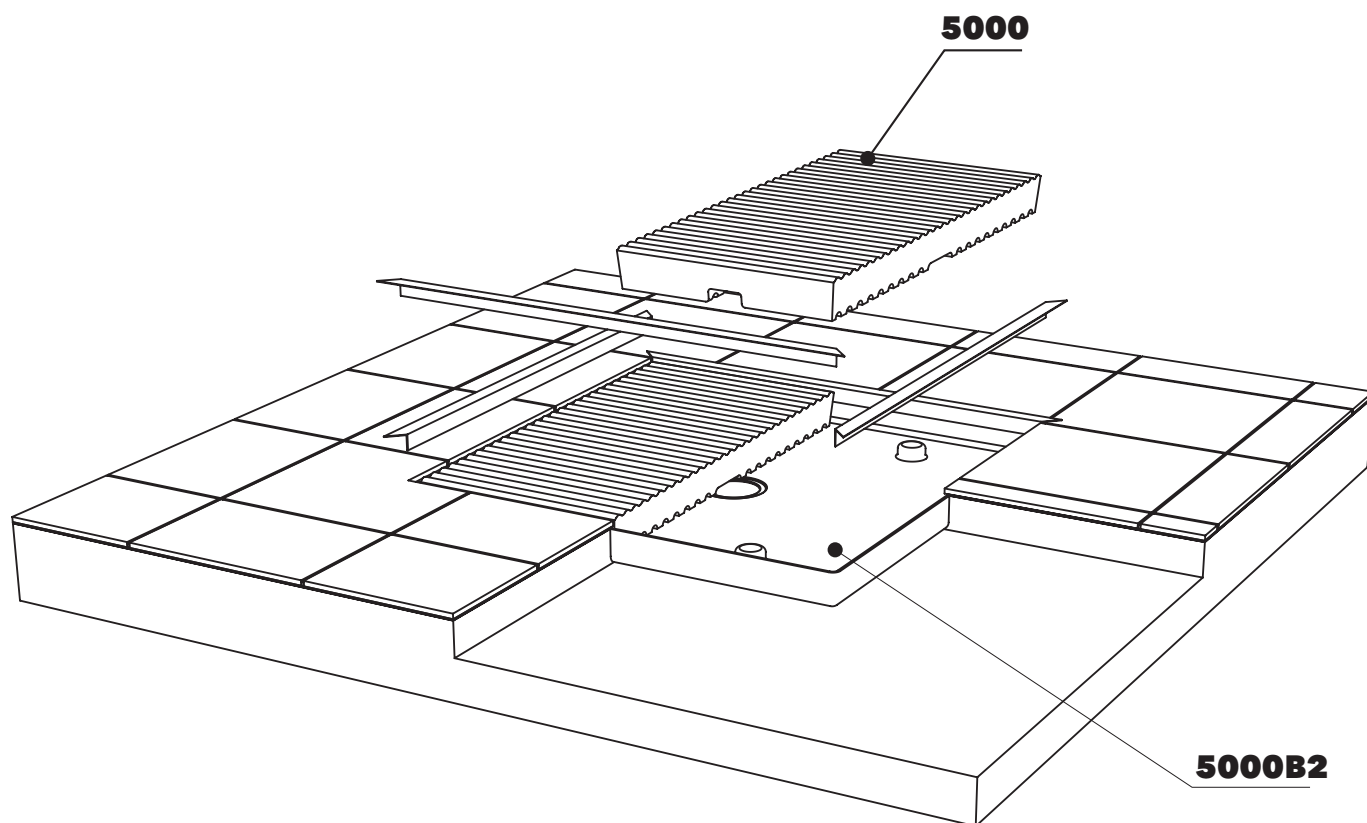

MODULAR SHOWER TRAY 72 X 72 CM

composed by:

1 container . 5000B2

2 shower bricks . 5000

CERAMIC: glossy finish

white

black

matt finish

milky white

graphite

lava grey

design LUDOVICA+ROBERTO PALOMBA

2001

5000B2 + n. 2 5000

Modular shower tray 72 x 72 cm

(composed by: container + n. 2 shower bricks)

Complements: BAMB00 composable shower box

Line taps shower: ONE - NOKÈ - SI - FOLD

Line accessories: TWO - HOOP - NOKÈ - FOLD

vista zenitale / zenital view

art. 5000B2

vista zenitale / zenital view

2pcs art. 5000

vista zenitale / zenital view

art. 5000B2 + 2pcs art. 5000

sezione longitudinale / section

sizes in mm

Please consider a 2% tolerance on indicated measurements

<http://www.ceramicaflaminia.it/en/products/320-tatami>