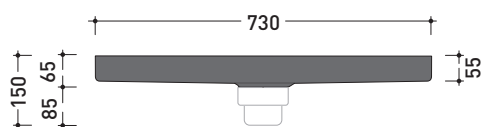

vista frontale / frontal view