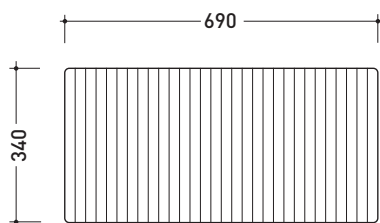

## 5000

Ceramic shower brick

Complements: **High-density polystyrene container**  
(5000B2 - 5000B3 - 5000B4 - 5000B5)

Package dim. **78 x 105 x 36 cm** | Weight **14 kg** | Pz. Pallet n°

vista zenitale / zenital view

vista frontale / frontal view

sezione longitudinale / section

sizes in mm

Please consider a 2% tolerance on indicated measurements

**CERAMIC:** glossy finish

matt finish