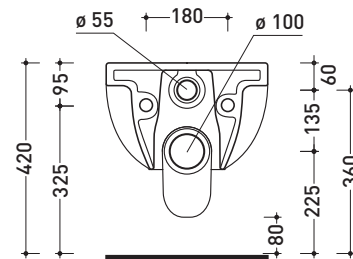

Package dim. | Weight 20,5 kg | Pz. Pallet n° 18

CE UNI EN 997

Dop-No997

Flaminia does not recommend combining this toilet model with rapid-flow/flushometer systems or traditional high tanks

vista zenitale / zenital view

vista laterale / lateral view

sezione longitudinale / section

vista retro / back view

sizes in mm

CERAMIC: glossy finish

white

Please consider a 2% tolerance on indicated measurements