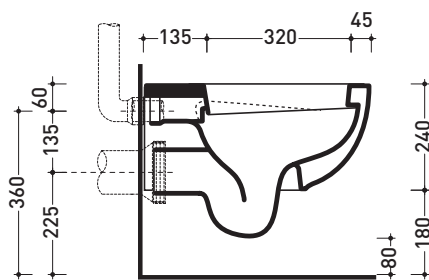

QK118

Wall hung wc

Complements: **Soft-closing thermosetting wrapping seat&cover (QKCW07)**
SLIM soft-closing thermosetting seat&cover (QKCW09)
 Line accessories: TWO - HOOP - NOKÈ - FOLD

Technical accessories: **Universal fixing bracket for wall hung wc/bidet (41/P)**

Package dim. | Weight 20,5 kg | Pz. Pallet n° 18

CE UNI EN 997

Dop-No997

Flaminia does not recommend combining this toilet model with rapid-flow/flushometer systems or traditional high tanks

vista zenitale / zenital view

vista laterale / lateral view

sezione longitudinale / section

vista retro / back view

sizes in mm

CERAMIC: glossy finish

white

Please consider a 2% tolerance on indicated measurements