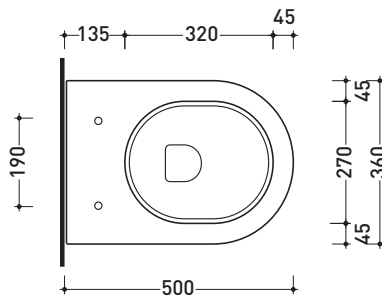

QK118

Wall hung wc

Complements: **Soft-closing thermosetting wrapping seat&cover (QKCW07)**
SLIM soft-closing thermosetting seat&cover (QKCW09)
 Line accessories: TWO - HOOP - NOKÈ - FOLD

Technical accessories: **Universal fixing bracket for wall hung wc/bidet (41/P)**

Package dim. | Weight 20,5 kg | Pz. Pallet n° 18

CE UNI EN 997

Dop-No997

Flaminia does not recommend combining this toilet model with rapid-flow/flushometer systems or traditional high tanks

vista zenitale / zenital view

vista laterale / lateral view

sezione longitudinale / section

vista retro / back view

sizes in mm

CERAMIC: glossy finish

white

Please consider a 2% tolerance on indicated measurements