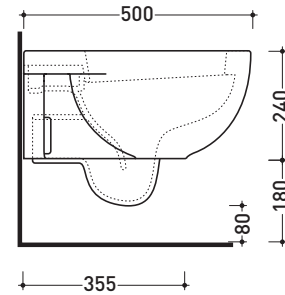

Package dim. | Weight 20,5 kg | Pz. Pallet n° 18

CE UNI EN 997

Dop-No997

Flaminia does not recommend combining this toilet model with rapid-flow/flushometer systems or traditional high tanks

vista zenitale / zenital view

vista laterale / lateral view

sezione longitudinale / section

vista retro / back view

sizes in mm

CERAMIC: glossy finish

white

Please consider a 2% tolerance on indicated measurements