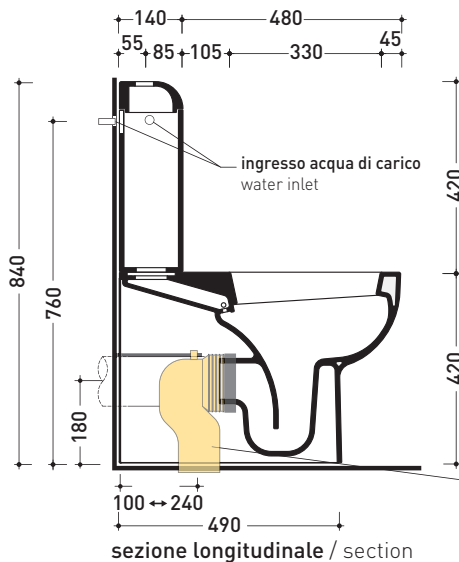

QK116 + QK39

Monoblock wc with s/p trap + cistern suitable for monoblock wc

Complements: **Soft-closing thermosetting wrapping seat&cover** (QKCW03)
Soft-closing thermosetting wrapping seat&cover (QKCW07)
SLIM soft-closing thermosetting seat&cover (QKCW05)
SLIM soft-closing thermosetting seat&cover (QKCW09)
 Line accessories: **TWO - HOOP - NOKÈ - FOLD**

Technical accessories: **Drainage connector for floor trap** (TR39/CON)
Floor fixing kit (9003)
GEBERIT double flushing system (BGMB)

Package dim. wc	Weight 27,5 kg	Pz. Pallet n° 18
-----------------	-----------------------	-------------------------

Package dim. cistern	Weight 12,5 kg	Pz. Pallet n° 36
----------------------	-----------------------	-------------------------

CE UNI EN 997

Dop-No997

vista zenitale / zenital view

sezione longitudinale / section

art. **TR39/CON**
 connessione di scarico wc
 a pavimento (NON INCLUSA)
 wc floor drainage connector
 (NOT INCLUDED)

vista retro / back view

sizes in mm

Please consider a 2% tolerance on indicated measurements