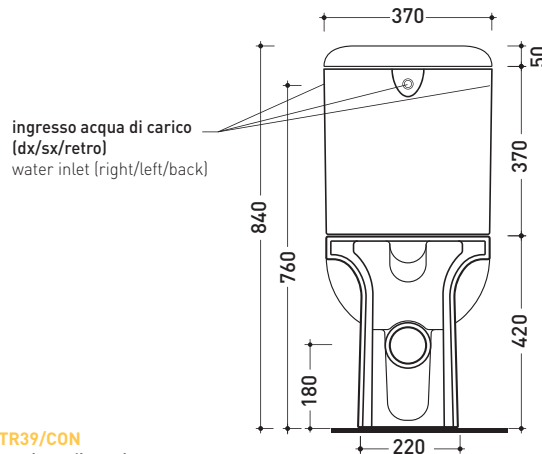

Technical accessories: **Drainage connector for floor trap** (TR39/CON)
Floor fixing kit (9003)
GEBERIT double flushing system (BGMB)

Package dim. wc	Weight 27,5 kg	Pz. Pallet n° 18
-----------------	-----------------------	-------------------------

Package dim. cistern	Weight 12,5 kg	Pz. Pallet n° 36
----------------------	-----------------------	-------------------------

CE UNI EN 997

Dop-No997

vista zenitale / zenital view

sezione longitudinale / section

art. **TR39/CON**
 connessione di scarico wc
 a pavimento (NON INCLUSA)
 wc floor drainage connector
 (NOT INCLUDED)

vista retro / back view

sizes in mm

Please consider a 2% tolerance on indicated measurements