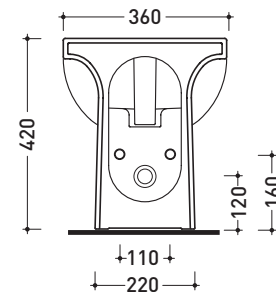

Technical accessories:
Floor fixing kit (9003)
Short chrome siphon for bidet (SIFB/CR)
Stop & Go drain (PLSG)
Stop&Go CERAMIC drain (PLCE)
Two piece set chrome tap filters (RF026)

Package dim.

Weight 21 kg

Pz. Pallet n° 18

CE UNI EN 14528 - CL20 Dop-No14528

vista zenitale / zenital view

vista laterale / lateral view

sezione longitudinale / section

vista retro / back view

sizes in mm

CERAMIC: glossy finish

white

Please consider a 2% tolerance on indicated measurements