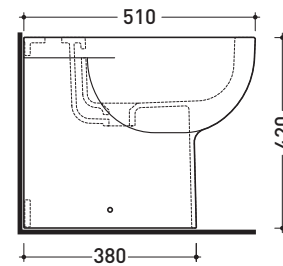

QK217

Back to wall single-hole bidet

• WITH OVERFLOW • WITHOUT HOLE ON DEMAND

Complements: **Niagara panel bidet (TR40)**
Line taps bidet: ONE - NOKÈ - SI - FOLD
Line accessories: TWO - HOOP - NOKÈ - FOLD

Technical accessories:
Floor fixing kit (9003)
Short chrome siphon for bidet (SIFB/CR)
Stop & Go drain (PLSG)
Stop&Go CERAMIC drain (PLCE)
Two piece set chrome tap filters (RF026)

Package dim.

Weight 21 kg

Pz. Pallet n° 18

CE UNI EN 14528 - CL20 Dop-No14528

vista zenitale / zenital view

vista laterale / lateral view

sezione longitudinale / section

vista retro / back view

sizes in mm

CERAMIC: glossy finish

white

Please consider a 2% tolerance on indicated measurements