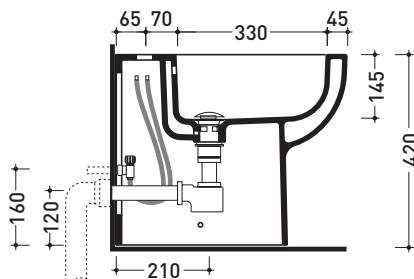

QK217

Back to wall single-hole bidet

• WITH OVERFLOW • WITHOUT HOLE ON DEMAND

Complements: **Niagara panel bidet (TR40)**
Line taps bidet: ONE - NOKÈ - SI - FOLD
Line accessories: TWO - HOOP - NOKÈ - FOLD

Technical accessories:
Floor fixing kit (9003)
Short chrome siphon for bidet (SIFB/CR)
Stop & Go drain (PLSG)
Stop&Go CERAMIC drain (PLCE)
Two piece set chrome tap filters (RF026)

Package dim.

Weight 21 kg

Pz. Pallet n° 18

CE UNI EN 14528 - CL20 Dop-No14528

vista zenitale / zenital view

vista laterale / lateral view

sezione longitudinale / section

vista retro / back view

sizes in mm

CERAMIC: glossy finish

white

Please consider a 2% tolerance on indicated measurements