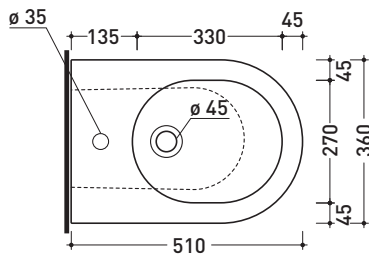

QK217

Back to wall single-hole bidet

• WITH OVERFLOW • WITHOUT HOLE ON DEMAND

Complements: **Niagara panel bidet (TR40)**
Line taps bidet: ONE - NOKÈ - SI - FOLD
Line accessories: TWO - HOOP - NOKÈ - FOLD

Pz. Pallet n° 18

CE UNI EN 14528 - CL20 Dop-No14528

vista zenitale / zenital view

vista laterale / lateral view

sezione longitudinale / section

vista retro / back view

sizes in mm

CERAMIC: glossy finish

white

Please consider a 2% tolerance on indicated measurements