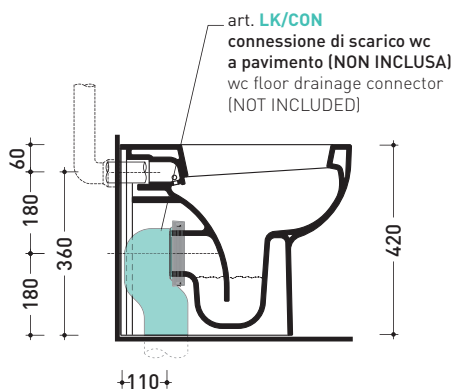

QK117

Back to wall wc with S/P trap

Complements: **Soft-closing thermosetting wrapping seat&cover** (QKCW03)
Soft-closing thermosetting wrapping seat&cover (QKCW07)
SLIM soft-closing thermosetting seat&cover (QKCW05)
SLIM soft-closing thermosetting seat&cover (QKCW09)
Niagara monoblock cistern (TR39)
Line accessories: TWO - HOOP - NOKÈ - FOLD

Technical accessories: **Drainage connector for floor trap** (LK/CON)
Floor fixing kit (9003)

Package dim. | Weight **24,5 kg** | Pz. Pallet n° **18**

CE UNI EN 997

Dop-No997

vista zenitale / zenital view

vista laterale / lateral view

sezione longitudinale / section

vista retro / back view

sizes in mm

Please consider a 2% tolerance on indicated measurements

CERAMIC: glossy finish

white

FLAMINIA does not recommend combining this toilet model with rapid-flow/flushometer systems or traditional high tanks