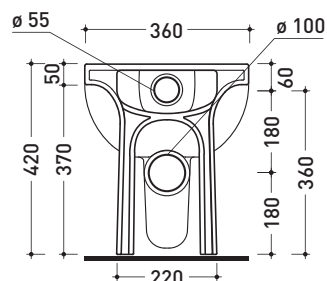

Technical accessories: **Drainage connector for floor trap** (LK/CON)
Floor fixing kit (9003)

Package dim. | Weight **24,5 kg** | Pz. Pallet n° **18**

CE UNI EN 997

Dop-No997

vista zenitale / zenital view

vista laterale / lateral view

sezione longitudinale / section

vista retro / back view

sizes in mm

Please consider a 2% tolerance on indicated measurements

CERAMIC: glossy finish

white

FLAMINIA does not recommend combining this toilet model with rapid-flow/flushometer systems or traditional high tanks