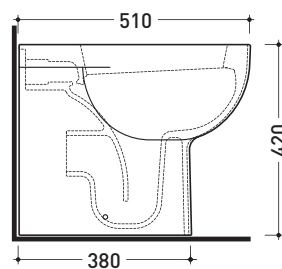

QK117

Back to wall wc with S/P trap

Complements: **Soft-closing thermosetting wrapping seat&cover** (QKCW03)
Soft-closing thermosetting wrapping seat&cover (QKCW07)
SLIM soft-closing thermosetting seat&cover (QKCW05)
SLIM soft-closing thermosetting seat&cover (QKCW09)
Niagara monoblock cistern (TR39)
Line accessories: TWO - HOOP - NOKÈ - FOLD

Technical accessories: **Drainage connector for floor trap** (LK/CON)
Floor fixing kit (9003)

Package dim. | Weight **24,5 kg** | Pz. Pallet n° **18**

CE UNI EN 997

Dop-No997

vista zenitale / zenital view

vista laterale / lateral view

sezione longitudinale / section

vista retro / back view

sizes in mm

Please consider a 2% tolerance on indicated measurements

CERAMIC: glossy finish

white

FLAMINIA does not recommend combining this toilet model with rapid-flow/flushometer systems or traditional high tanks