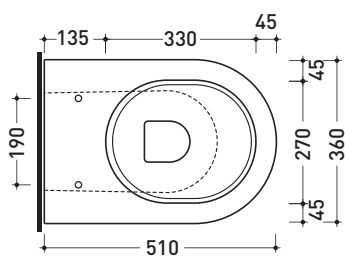

QK117

Back to wall wc with S/P trap

Complements: **Soft-closing thermosetting wrapping seat&cover** (QKCW03)
Soft-closing thermosetting wrapping seat&cover (QKCW07)
SLIM soft-closing thermosetting seat&cover (QKCW05)
SLIM soft-closing thermosetting seat&cover (QKCW09)
Niagara monoblock cistern (TR39)
Line accessories: TWO - HOOP - NOKÈ - FOLD

Technical accessories: **Drainage connector for floor trap** (LK/CON)
Floor fixing kit (9003)

Package dim. | Weight **24,5 kg** | Pz. Pallet n° **18**

CE UNI EN 997

Dop-No997

vista zenitale / zenital view

vista laterale / lateral view

sezione longitudinale / section

vista retro / back view

sizes in mm

Please consider a 2% tolerance on indicated measurements

CERAMIC: glossy finish

white

FLAMINIA does not recommend combining this toilet model with rapid-flow/flushometer systems or traditional high tanks