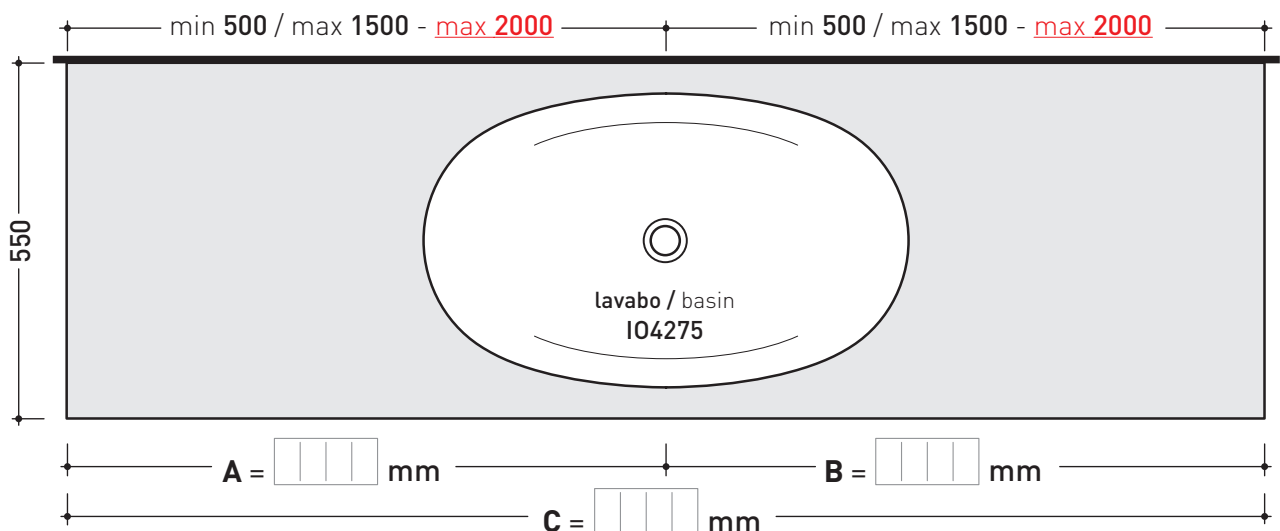

art. **IO75M2**
mensola / shelf da / from 100 a / to 150 cm

art. **IO75M3**
mensola / shelf da / from 150 a / to 200 cm

art. **IO75M4**
mensola / shelf da / from 100 a / to 250 cm
(solo in **Pietraluce** / only in **Pietraluce**)

FINITURE LEGNO / WOOD FINISHES

- rovere moro - dark oak rovere sbiancato - light oak

» 4

SCelta MISURE / MEASURES

→ **FLAMINIA.**

• **A** = misura interasse lavabo da sinistra / left distance of basin. • **C** = misura totale della mensola / total length of the shelf.
• **B** = misura interasse lavabo da destra / right distance of basin. • verificare sempre che / verify that: **A + B = C**.