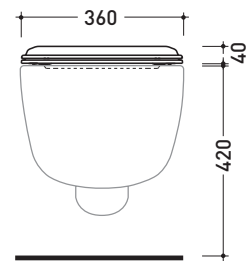

design L+R PALOMBA

2020

5085CW05

SLIM soft-closing thermosetting seat & cover
with **QUICK-RELEASE HINGES**

Complements: Spin goclean® wall hung wc (5085G)

Package dim.

Weight

Pz. Pallet n° -

vista zenitale / zenital view

vista laterale / lateral view

vista frontale / frontal view

sizes in mm

THERMOSETTING: glossy finish

white

black

matt finish