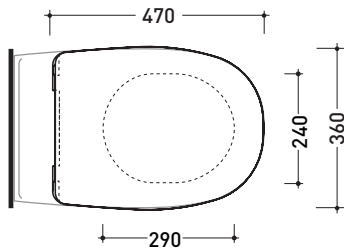

design L+R PALOMBA

2020

5085CW05

SLIM soft-closing thermosetting seat & cover
with **QUICK-RELEASE HINGES**

Complements: Spin goclean® wall hung wc (5085G)

Package dim.

Weight

Pz. Pallet n° -

vista zenitale / zenital view

vista laterale / lateral view

vista frontale / frontal view

sizes in mm

THERMOSETTING: glossy finish

white

black

matt finish