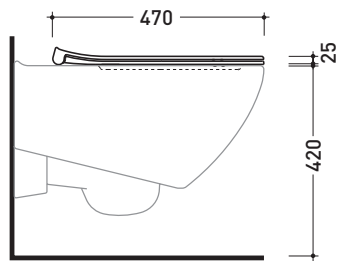

design L+R PALOMBA

2020

5085CW05

SLIM soft-closing thermosetting seat & cover
with **QUICK-RELEASE HINGES**

Complements: Spin goclean® wall hung wc (5085G)

Package dim.

Weight

Pz. Pallet n° -

vista zenitale / zenital view

vista laterale / lateral view

vista frontale / frontal view

sizes in mm

THERMOSETTING: glossy finish

white

black

matt finish