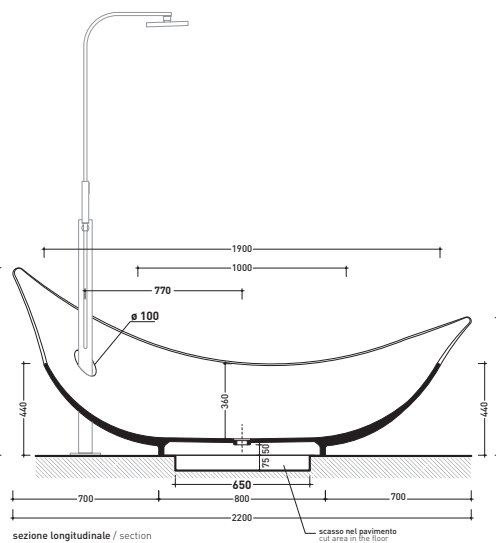

design **GILDA BORGNI**

2007

LG210 Leggera

Pietraluce shower-tub 135 cm

(drainage system and fixing kit art. SIFVA included)

● WITHOUT OVERFLOW

Complements: **Line taps ONE** (112086 - 112580)

Line accessories TWO - HOOP - NOKÈ - FOLD

Package dim. **203 x 228 x 110 cm** | Weight **270 kg** | Pz. Pallet n° **1**

UNI EN 14516 - CLO **Dop-No14516**

Capacità Max / Max Capacity 330 L.
Peso Netto / Net Weight 240 Kg.

sizes in mm

Please consider a 2% tolerance on indicated measurements