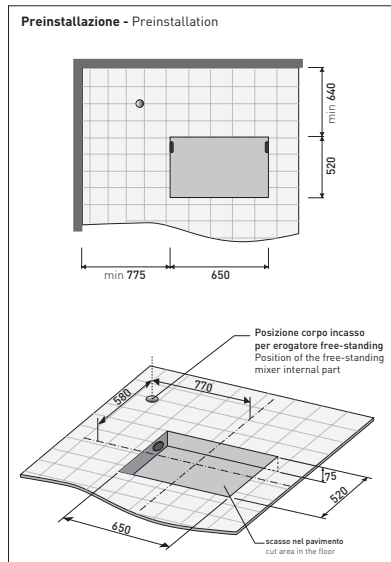

design **GILDA BORGNI**

2007

LG210 Leggera

Pietraluce shower-tub 135 cm

(drainage system and fixing kit art. SIFVA included)

● WITHOUT OVERFLOW

Complements: **Line taps ONE** (112086 - 112580)

Line accessories TWO - HOOP - NOKÈ - FOLD

Package dim. **203 x 228 x 110 cm** | Weight **270 kg** | Pz. Pallet n° **1**

UNI EN 14516 - CLO **Dop-No14516**

Capacità Max / Max Capacity 330 L.
Peso Netto / Net Weight 240 Kg.

sizes in mm

Please consider a 2% tolerance on indicated measurements