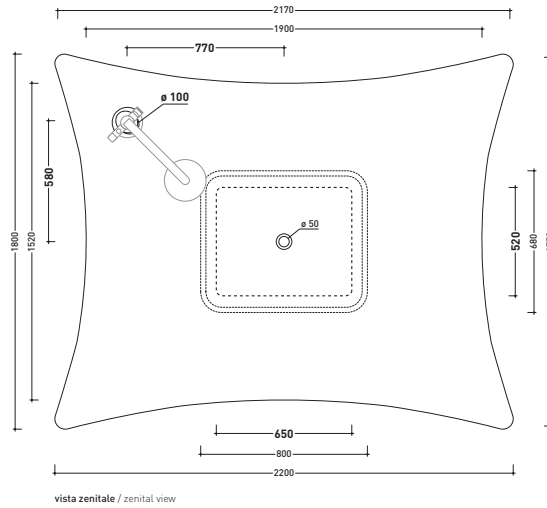

design **GILDA BORGNI**

2007

LG210 Leggera

Pietraluce shower-tub 135 cm

(drainage system and fixing kit art. SIFVA included)

● WITHOUT OVERFLOW

Complements: **Line taps ONE** (112086 - 112580)

Line accessories TWO - HOOP - NOKÈ - FOLD

Package dim. **203 x 228 x 110 cm** | Weight **270 kg** | Pz. Pallet n° **1**

UNI EN 14516 - CLO **Dop-No14516**

Capacità Max / Max Capacity 330 L.
Peso Netto / Net Weight 240 Kg.

sizes in mm

Please consider a 2% tolerance on indicated measurements