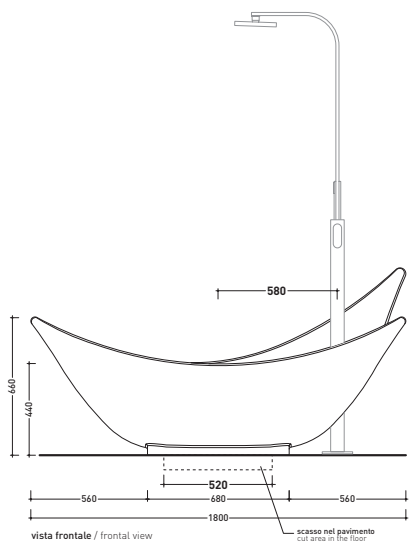

design **GILDA BORGNI**

2007

LG210 Leggera

Pietraluce shower-tub 135 cm

(drainage system and fixing kit art. SIFVA included)

● WITHOUT OVERFLOW

Complements: **Line taps ONE** (112086 - 112580)

Line accessories TWO - HOOP - NOKÈ - FOLD

Package dim. **203 x 228 x 110 cm** | Weight **270 kg** | Pz. Pallet n° **1**

UNI EN 14516 - CLO **Dop-No14516**

Capacità Max / Max Capacity 330 L.
Peso Netto / Net Weight 240 Kg.

sizes in mm

Please consider a 2% tolerance on indicated measurements