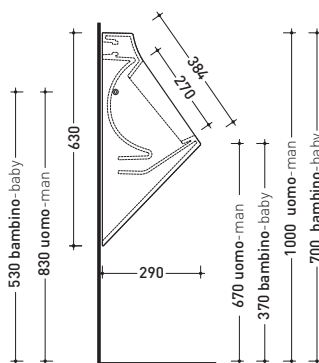

Package dim. **64 x 30 x 30 cm** | Weight **15,5 kg** | Pz. Pallet n° **24**

CE UNI EN 13407 Dop-No13407

vista frontale / frontal view

vista laterale / lateral view

sezione longitudinale / section

vista retro/ back view

sizes in mm

Please consider a 2% tolerance on indicated measurements

CERAMIC: glossy finish

matt finish

\*While stocks last

design ANGELETTI - RUZZA

2008

## KY29CW01

Wood/polyester cover suitable for urinal

Complements: Key urinal (KY29)

Package dim. 52 x 40 x 6 cm | Weight 1,5 kg | Pz. Pallet n° -

sizes in mm

WOOD/POLIESTER: glossy finish

white

black