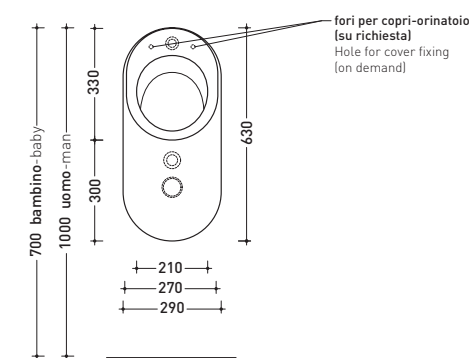

## KY29

Urinal to wall (wall fixing kit art. 9007 and siphon art. KYCON included)

HOLES FOR COVER UPON REQUEST

Complements: **Poliester cover suitable for urinal** (KY29CW01)  
**One concealed automatic rapid-flow lever** (112540)  
**Line accessories: TWO - HOOP - NOKÉ - FOLD**

Technical accessories: **SANITARBLOCK pre-assembled frame for wall-hung urinal** (136179)  
**Concealed pre-installation for EQUA URINAL plate** (879123)  
**EQUA URINAL AC infrared sensor fluxometer** (879120)

Package dim. **64 x 30 x 30 cm** | Weight **15,5 kg** | Pz. Pallet n° **24**

CE UNI EN 13407 Dop-No13407

vista frontale / frontal view

vista laterale / lateral view

sezione longitudinale / section

vista retro/ back view

## KY29CW01

Wood/polyester cover suitable for urinal

Complements: Key urinal (KY29)

Package dim. 52 x 40 x 6 cm | Weight 1,5 kg | Pz. Pallet n° -

sizes in mm

WOOD/POLIESTER: glossy finish

white

black