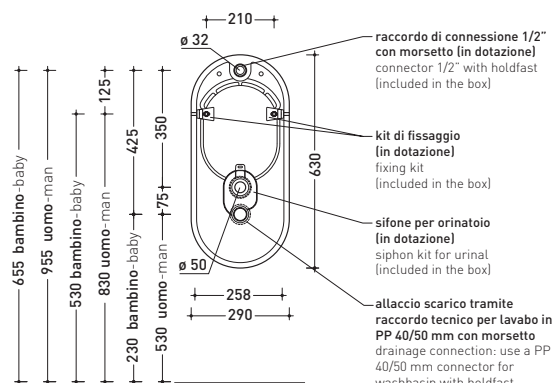

Technical accessories: **SANITARBLOCK pre-assembled frame for wall-hung urinal** (136179)  
**Concealed pre-installation for EQUA URINAL plate** (879123)  
**EQUA URINAL AC infrared sensor fluxometer** (879120)

Package dim. **64 x 30 x 30 cm** | Weight **15,5 kg** | Pz. Pallet n° **24**

CE UNI EN 13407 Dop-No13407

vista frontale / frontal view

vista laterale / lateral view

sezione longitudinale / section

vista retro/ back view

sizes in mm

Please consider a 2% tolerance on indicated measurements

CERAMIC: glossy finish

matt finish

\*While stocks last

design ANGELETTI - RUZZA

2008

## KY29CW01

Wood/polyester cover suitable for urinal

Complements: Key urinal (KY29)

Package dim. 52 x 40 x 6 cm | Weight 1,5 kg | Pz. Pallet n° -

sizes in mm

WOOD/POLIESTER: glossy finish

white

black