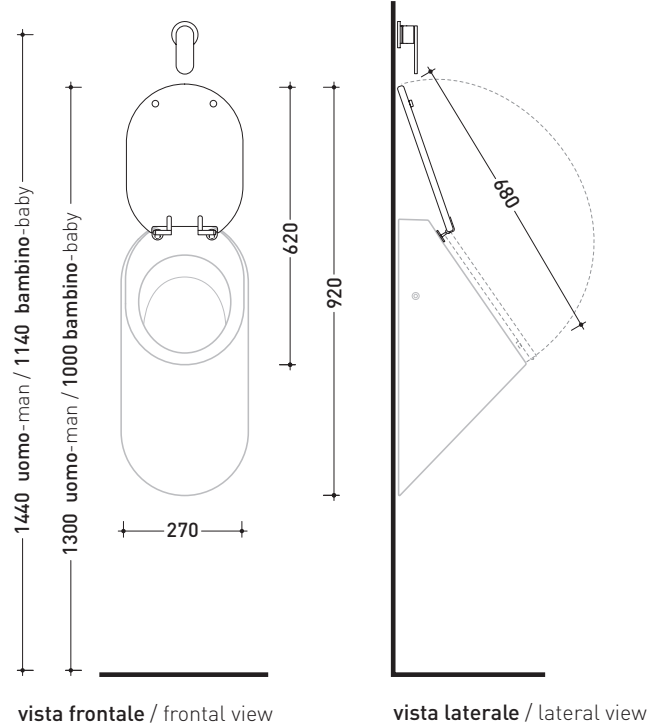

Technical accessories: **SANITARBLOCK pre-assembled frame for wall-hung urinal** (136179)  
**Concealed pre-installation for EQUA URINAL plate** (879123)  
**EQUA URINAL AC infrared sensor fluxometer** (879120)

Package dim. **64 x 30 x 30 cm** | Weight **15,5 kg** | Pz. Pallet n° **24**

CE UNI EN 13407 Dop-No13407

vista frontale / frontal view

vista laterale / lateral view

sezione longitudinale / section

vista retro/ back view

sizes in mm

Please consider a 2% tolerance on indicated measurements

CERAMIC: glossy finish

matt finish

\*While stocks last

design ANGELETTI - RUZZA

2008

## KY29CW01

Wood/polyester cover suitable for urinal

Complements: Key urinal (KY29)

Package dim. 52 x 40 x 6 cm | Weight 1,5 kg | Pz. Pallet n° -

sizes in mm

WOOD/POLIESTER: glossy finish

white

black