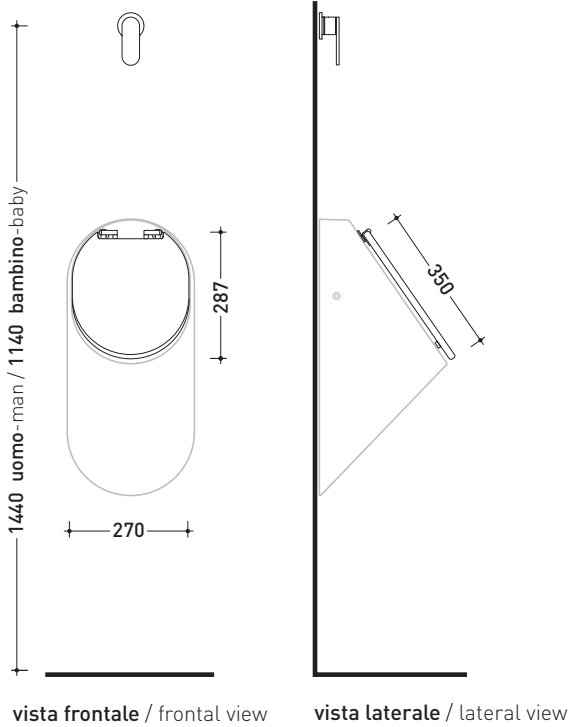

Package dim. **64 x 30 x 30 cm** | Weight **15,5 kg** | Pz. Pallet n° **24**

CE UNI EN 13407 Dop-No13407

vista frontale / frontal view

vista laterale / lateral view

sezione longitudinale / section

vista retro/ back view

sizes in mm

Please consider a 2% tolerance on indicated measurements

CERAMIC: glossy finish

matt finish

\*While stocks last

design ANGELETTI - RUZZA

2008

## KY29CW01

Wood/polyester cover suitable for urinal

Complements: Key urinal (KY29)

Package dim. 52 x 40 x 6 cm | Weight 1,5 kg | Pz. Pallet n° -

sizes in mm

WOOD/POLIESTER: glossy finish

white

black