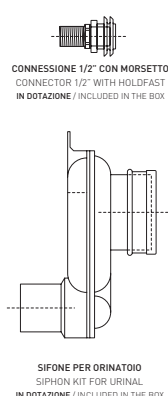

Technical accessories: **SANITARBLOCK pre-assembled frame for wall-hung urinal** (136179)  
**Concealed pre-installation for EQUA URINAL plate** (879123)  
**EQUA URINAL AC infrared sensor fluxometer** (879120)

Package dim. **64 x 30 x 30 cm** | Weight **15,5 kg** | Pz. Pallet n° **24**

CE UNI EN 13407 Dop-No13407

vista frontale / frontal view

vista laterale / lateral view

sezione longitudinale / section

vista retro/ back view

sizes in mm

Please consider a 2% tolerance on indicated measurements

CERAMIC: glossy finish

matt finish

\*While stocks last

design ANGELETTI - RUZZA

2008

## KY29CW01

Wood/polyester cover suitable for urinal

Complements: Key urinal (KY29)

Package dim. 52 x 40 x 6 cm | Weight 1,5 kg | Pz. Pallet n° -

sizes in mm

WOOD/POLIESTER: glossy finish

white

black