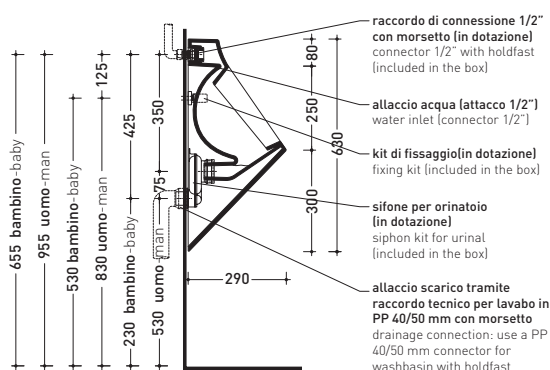

Package dim. **64 x 30 x 30 cm** | Weight **15,5 kg** | Pz. Pallet n° **24**

CE UNI EN 13407 Dop-No13407

vista frontale / frontal view

vista laterale / lateral view

sezione longitudinale / section

vista retro/ back view

sizes in mm

Please consider a 2% tolerance on indicated measurements

CERAMIC: glossy finish

matt finish

\*While stocks last

design ANGELETTI - RUZZA

2008

## KY29CW01

Wood/polyester cover suitable for urinal

Complements: Key urinal (KY29)

Package dim. 52 x 40 x 6 cm | Weight 1,5 kg | Pz. Pallet n° -

sizes in mm

WOOD/POLIESTER: glossy finish

white

black