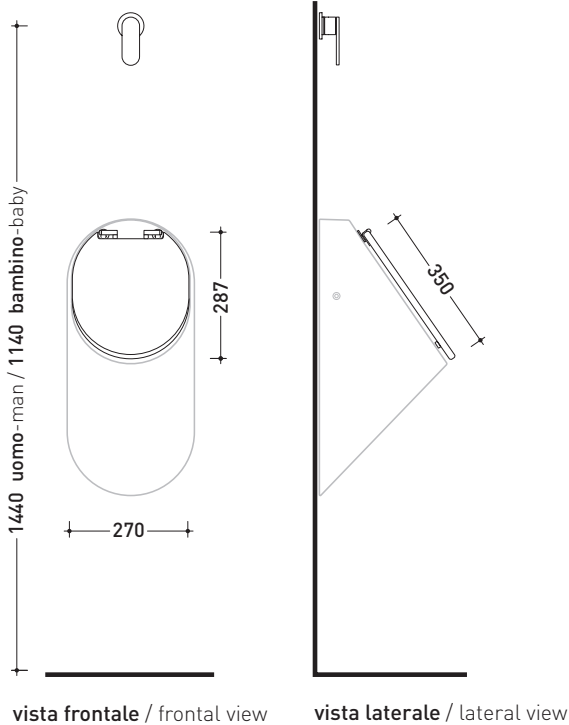

design ANGELETTI - RUZZA

2008

KY29CW01

Wood/polyester cover suitable for urinal

Complements: Key urinal (KY29)

Package dim. 52 x 40 x 6 cm | Weight 1,5 kg | Pz. Pallet n° -

sizes in mm

WOOD/POLIESTER: glossy finish