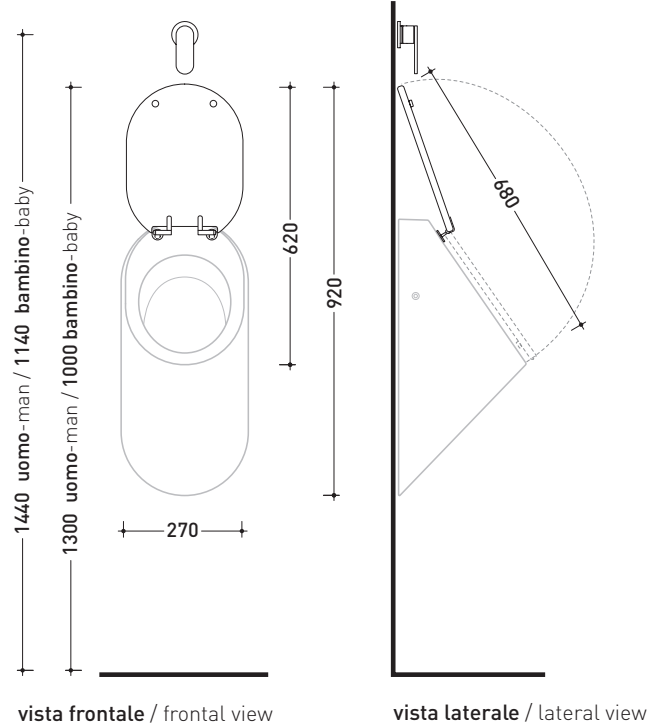

design ANGELETTI - RUZZA

2008

KY29CW01

Wood/polyester cover suitable for urinal

Complements: Key urinal (KY29)

Package dim. 52 x 40 x 6 cm | Weight 1,5 kg | Pz. Pallet n° -

sizes in mm

WOOD/POLIESTER: glossy finish