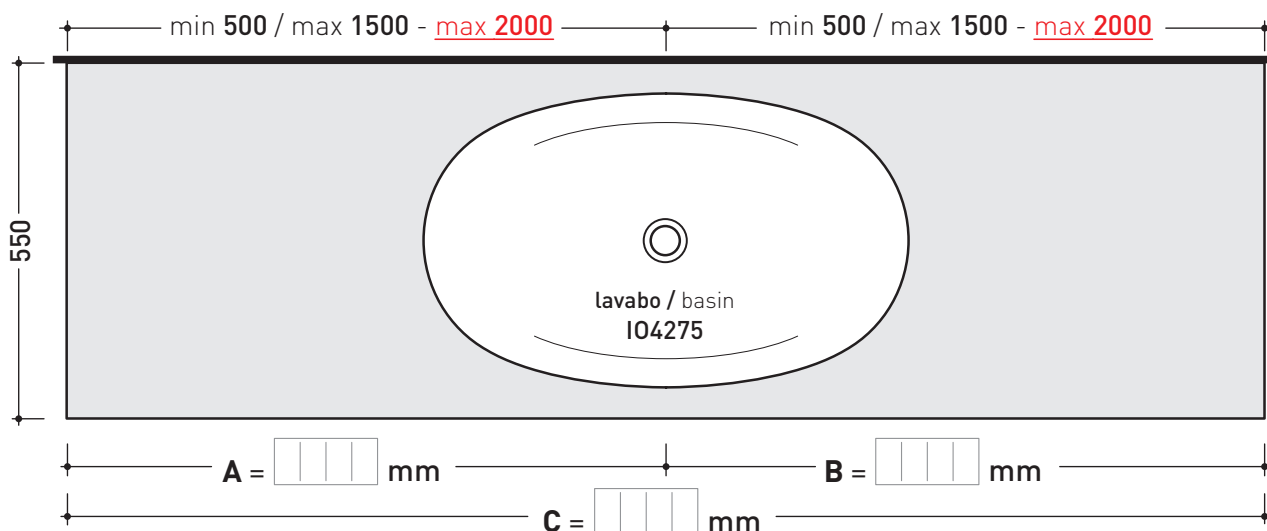

design **ALEXANDER DURINGER** and **STEFANO ROSINI** 2004

I075M4

Pietraluce shelf from 100 to 250 x 55 x h 10 cm suitable for I075 basin
(fixing brackets included)

- Complements:
- I075 recessed basin (I04275)
 - Make-Up mirrors and lamps
 - App mirrors
 - Hot/Cold mirror (SPHC)
 - Left/Right mirror (SPLR)
 - Line mirrors (BASC20 - BASC30 - BASC40)

art. **IO75M2**
 mensola / shelf da / from 100 a / to 150 cm

art. **IO75M3**
 mensola / shelf da / from 150 a / to 200 cm

art. **IO75M4**
 mensola / shelf da / from 100 a / to 250 cm
 (solo in **Pietraluce** / only in **Pietraluce**)

- **A** = misura interasse lavabo da sinistra / left distance of basin.
- **B** = misura interasse lavabo da destra / right distance of basin.
- **C** = misura totale della mensola / total length of the shelf.
- verificare sempre che / verify that: **A + B = C**.

- art. **IO75M2 - IO75M3**
 mensola / shelf da / from 180 a / to 200 cm
- art. **IO75M4**
 mensola / shelf da / from 180 a / to 250 cm
 (solo in Pietraluce / only in Pietraluce)

➔➔ **3** SCELTA MATERIALE / MATERIAL SELECTION