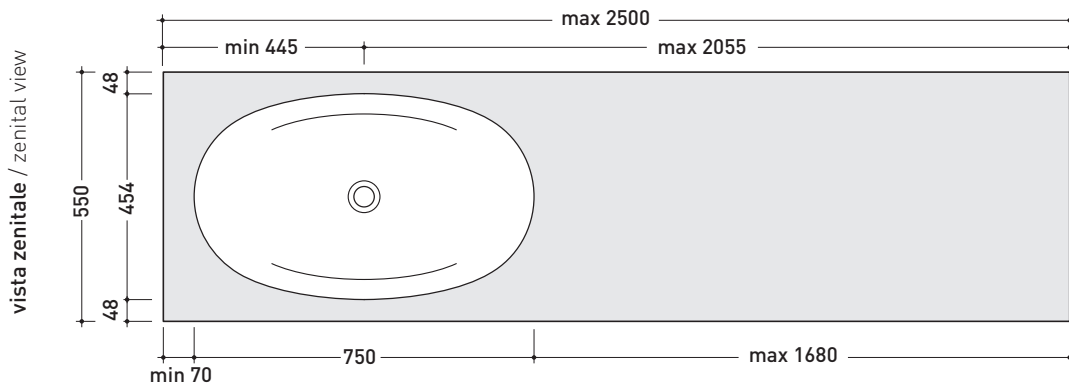

design **ALEXANDER DURINGER** and **STEFANO ROSINI** 2004

I075M4

Pietraluce shelf from 100 to 250 x 55 x h 10 cm suitable for I075 basin
(fixing brackets included)

- Complements:
- I075 recessed basin (I04275)
 - Make-Up mirrors and lamps
 - App mirrors
 - Hot/Cold mirror (SPHC)
 - Left/Right mirror (SPLR)
 - Line mirrors (BASC20 - BASC30 - BASC40)

Tap holes are not made on this article by Flaminia

REFERENCE TO THE COMPULSORY ORDER FORM

sizes in mm

PIETRALUCE: glossy finish

matt finish

MODULO PER LA REALIZZAZIONE DELLE MENSOLE **IO** A MISURA PER ART. **IO4275**
IO CUSTOMIZED SHELVES FOR ART. IO4275 FORM

art. **IO75M2**
 mensola / shelf da / from 100 a / to 150 cm

art. **IO75M3**
 mensola / shelf da / from 150 a / to 200 cm

art. **IO75M4**
 mensola / shelf da / from 100 a / to 250 cm
 (solo in **Pietraluce** / only in **Pietraluce**)