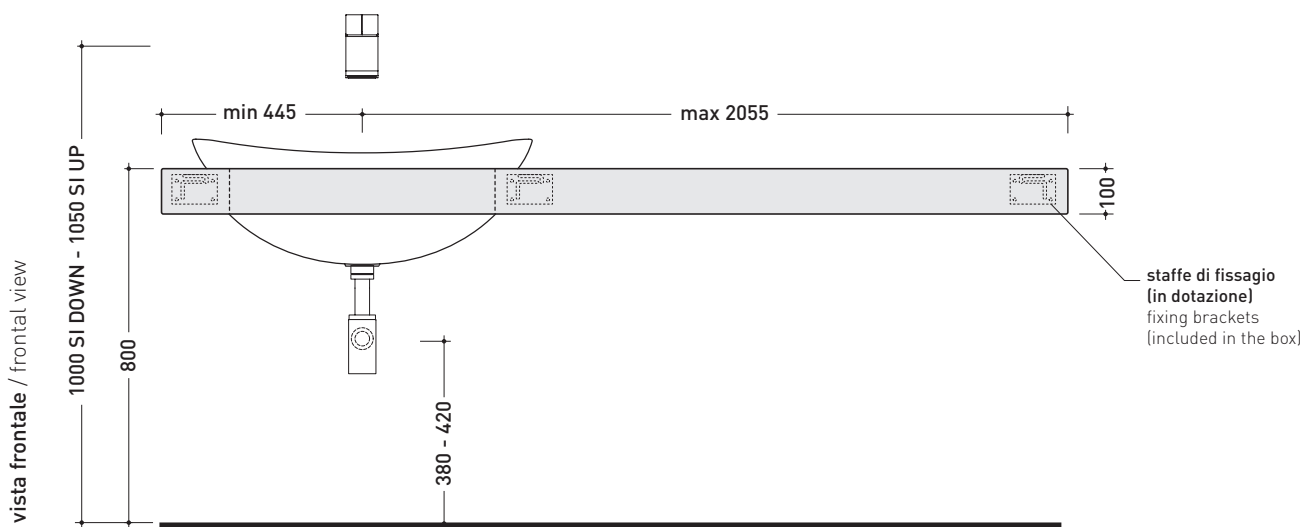

REFERENCE TO THE COMPULSORY ORDER FORM