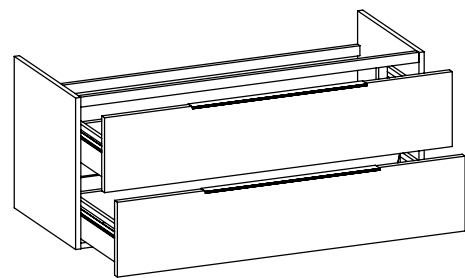

2017

BBX949 Box / Bloom 120

Wall hung vanity unit H50 with 2 drawers
suitable for Bloom 120 console

Complements: Console Bloom 120 (BM120L)
Line taps basin: ONE - NOKÈ - SI - FOLD - X1
Line accessories: TWO - HOOP - NOKÈ - FOLD

Technical accessories: Chrome siphon (SIFL/CR)
Telescopic chrome siphon (SIFL066)

Package dim. | Weight **41,7 kg** | Pz. Pallet n°

CE

vista zenitale / zenital view

assonometria / axonometry

vista frontale / frontal view

sezione longitudinale / section

sizes in mm

WOOD: finish

OK Alry

OJ Bianco

OJ Grigio

OJ Canapa

<http://www.ceramicaflaminia.it/en/products/341-bloom>