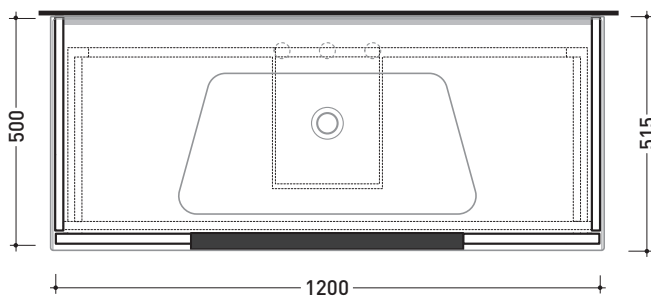

2017

BBX949 Box / Bloom 120

Wall hung vanity unit H50 with 2 drawers
suitable for Bloom 120 console

Complements: Console Bloom 120 (BM120L)
Line taps basin: ONE - NOKÈ - SI - FOLD - X1
Line accessories: TWO - HOOP - NOKÈ - FOLD

Technical accessories: Chrome siphon (SIFL/CR)
Telescopic chrome siphon (SIFL066)

Package dim. | Weight **41,7 kg** | Pz. Pallet n°

CE

vista zenitale / zenital view

assonometria / axonometry

vista frontale / frontal view

sezione longitudinale / section

sizes in mm

WOOD: finish

OK Alry

OJ Bianco

OJ Grigio

OJ Canapa

<http://www.ceramicaflaminia.it/en/products/341-bloom>