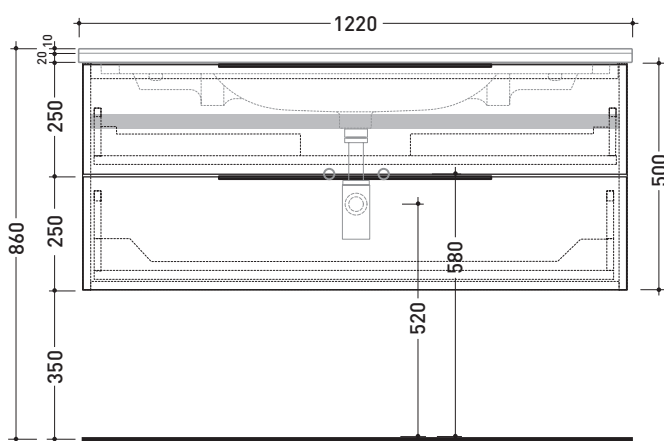

2017

BBX949 Box / Bloom 120

Wall hung vanity unit H50 with 2 drawers
suitable for Bloom 120 console

Complements: Console Bloom 120 (BM120L)
Line taps basin: ONE - NOKÈ - SI - FOLD - X1
Line accessories: TWO - HOOP - NOKÈ - FOLD

Technical accessories: Chrome siphon (SIFL/CR)
Telescopic chrome siphon (SIFL066)

Package dim. | Weight **41,7 kg** | Pz. Pallet n°

CE

vista zenitale / zenital view

assonometria / axonometry

vista frontale / frontal view

sezione longitudinale / section

sizes in mm

WOOD: finish

OK Alry

OJ Bianco

OJ Grigio

OJ Canapa

<http://www.ceramicaflaminia.it/en/products/341-bloom>