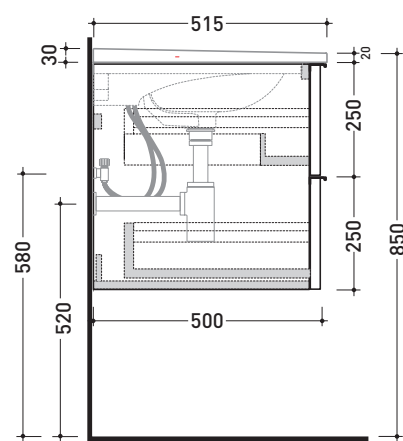

2017

BBX949 Box / Bloom 120

Wall hung vanity unit H50 with 2 drawers
suitable for Bloom 120 console

Complements: Console Bloom 120 (BM120L)
Line taps basin: ONE - NOKÈ - SI - FOLD - X1
Line accessories: TWO - HOOP - NOKÈ - FOLD

Technical accessories: Chrome siphon (SIFL/CR)
Telescopic chrome siphon (SIFL066)

Package dim. | Weight **41,7 kg** | Pz. Pallet n°

CE

vista zenitale / zenital view

assonometria / axonometry

vista frontale / frontal view

sezione longitudinale / section

sizes in mm

WOOD: finish

OK Alry

OJ Bianco

OJ Grigio

OJ Canapa

<http://www.ceramicaflaminia.it/en/products/341-bloom>