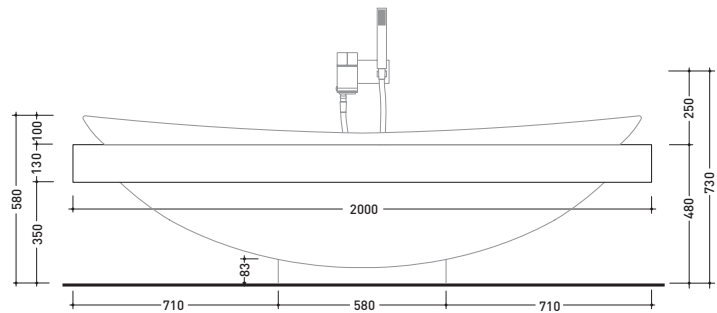

design **ALEXANDER DURINGER** and **STEFANO ROSINI**

2004

IO84M1

Shelf 200 x 90 x h 13 cm with centred hole
suitable for IO recessed bath-tub (IO84)

Complements: **IO recessed bath-tub (IO84)**
Line taps bath-tub: ONE - NOKÉ - SI - FOLD - X1
Line accessories: TWO - HOOP - NOKÉ - FOLD

TAP HOLES ARE NOT MADE ON THIS ARTICLE BY FLAMINIA

Package dim. 206 x 97 x 17 cm | Weight | Pz. Pallet n° 1

vista zenitale / zenital view

vista laterale / lateral view

vista frontale / frontal view

sizes in mm