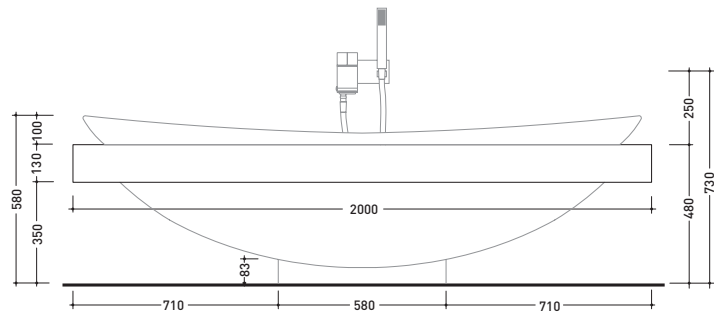

design **ALEXANDER DURINGER** and **STEFANO ROSINI** 2004

I084M1

Shelf 200 x 90 x h 13 cm with centred hole suitable for IO recessed bath-tub (I084)

Complements: **I0 recessed bath-tub (I084)**
Line taps bath-tub: ONE - NOKÉ - SI - FOLD - X1
Line accessories: TWO - HOOP - NOKÉ - FOLD

Package dim. **206 x 97 x 17 cm** | Weight | Pz. Pallet n° **1**

Tap holes are not made on this article by Flaminia

vista zenitale / zenital view

vista laterale / lateral view

vista frontale / frontal view

sizes in mm

Please consider a 2% tolerance on indicated measurements

PIETRALUCE: glossy finish

matt finish

WOOD: finishes