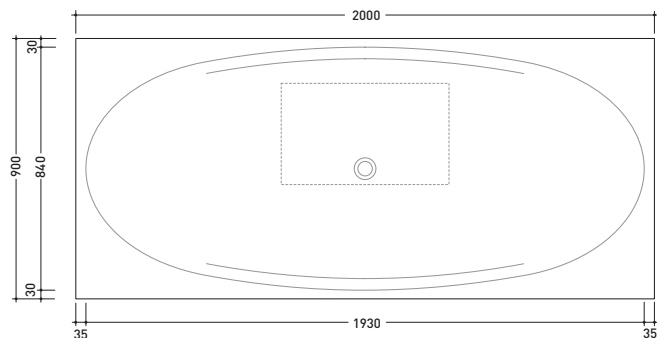

design **ALEXANDER DURINGER** and **STEFANO ROSINI** 2004

I084M1

Shelf 200 x 90 x h 13 cm with centred hole suitable for IO recessed bath-tub (I084)

Complements: **I0 recessed bath-tub (I084)**
Line taps bath-tub: ONE - NOKÉ - SI - FOLD - X1
Line accessories: TWO - HOOP - NOKÉ - FOLD

Package dim. **206 x 97 x 17 cm** | Weight | Pz. Pallet n° **1**

Tap holes are not made on this article by Flaminia

vista zenitale / zenital view

vista laterale / lateral view

vista frontale / frontal view

sizes in mm

Please consider a 2% tolerance on indicated measurements

PIETRALUCE: glossy finish

matt finish

WOOD: finishes