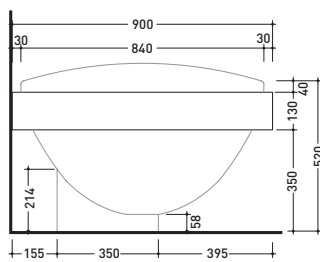

design **ALEXANDER DURINGER** and **STEFANO ROSINI**

2004

IO84M1

Shelf 200 x 90 x h 13 cm with centred hole
suitable for IO recessed bath-tub (IO84)

Complements: **IO recessed bath-tub (IO84)**
Line taps bath-tub: ONE - NOKÉ - SI - FOLD - X1
Line accessories: TWO - HOOP - NOKÉ - FOLD

TAP HOLES ARE NOT MADE ON THIS ARTICLE BY FLAMINIA

Package dim. 206 x 97 x 17 cm | Weight | Pz. Pallet n° 1

vista zenitale / zenital view

vista laterale / lateral view

vista frontale / frontal view

sizes in mm