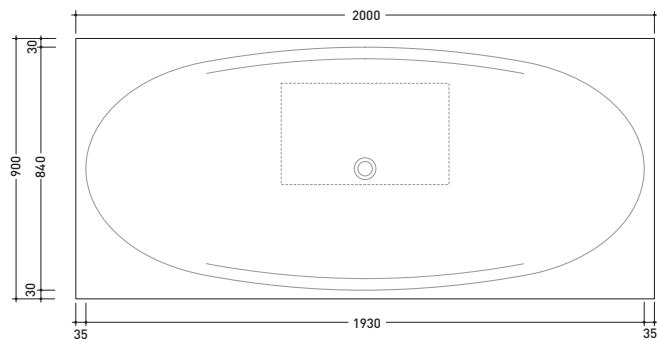

design **ALEXANDER DURINGER** and **STEFANO ROSINI**

2004

IO84M1

Shelf 200 x 90 x h 13 cm with centred hole
suitable for IO recessed bath-tub (IO84)

Complements: **IO recessed bath-tub (IO84)**
Line taps bath-tub: ONE - NOKÉ - SI - FOLD - X1
Line accessories: TWO - HOOP - NOKÉ - FOLD

TAP HOLES ARE NOT MADE ON THIS ARTICLE BY FLAMINIA

Package dim. 206 x 97 x 17 cm | Weight | Pz. Pallet n° 1

vista zenitale / zenital view

vista laterale / lateral view

vista frontale / frontal view

sizes in mm