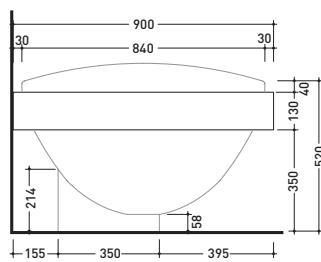

design **ALEXANDER DURINGER** and **STEFANO ROSINI** 2004

I084M1

Shelf 200 x 90 x h 13 cm with centred hole suitable for IO recessed bath-tub (I084)

Complements: **I0 recessed bath-tub (I084)**
Line taps bath-tub: ONE - NOKÉ - SI - FOLD - X1
Line accessories: TWO - HOOP - NOKÉ - FOLD

Package dim. **206 x 97 x 17 cm** | Weight | Pz. Pallet n° **1**

Tap holes are not made on this article by Flaminia

vista zenitale / zenital view

vista laterale / lateral view

vista frontale / frontal view

sizes in mm

Please consider a 2% tolerance on indicated measurements

PIETRALUCE: glossy finish

matt finish

WOOD: finishes