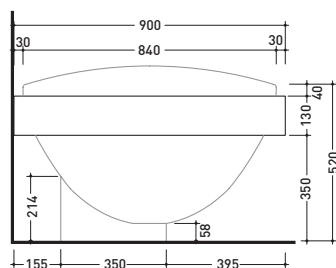

design ALEXANDER DURINGER and STEFANO ROSINI

2004

IO84M2

Shelf from 200 to 250 x 55 x h 10 cm with hole suitable for IO recessed bath-tub (IO84)

Complements: IO recessed bath-tub (IO84)

Line taps bath-tub: ONE - NOKÉ - SI - FOLD

Line accessories: TWO - HOOP - NOKÉ - FOLD

TAP HOLES ARE NOT MADE ON THIS ARTICLE BY FLAMINIA

CE

vista zenitale / zenital view

vista laterale / lateral view

vista frontale / frontal view

sizes in mm

WOOD: finishes