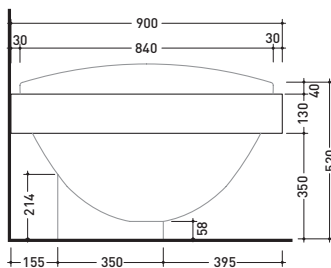

design **ALEXANDER DURINGER** and **STEFANO ROSINI** 2004

**I084M2**

Shelf from 200 to 250 x 55 x h 10 cm with hole suitable for IO recessed bath-tub (I084)

- Complements: **I0 recessed bath-tub (I084)**
- Line taps bath-tub: ONE - NOKÉ - SI - FOLD**
- Line accessories: TWO - HOOP - NOKÉ - FOLD**

Tap holes are not made on this article by Flaminia

vista zenitale / zenital view

vista laterale / lateral view

vista frontale / frontal view

sizes in mm

WOOD: finishes

light oak    dark oak