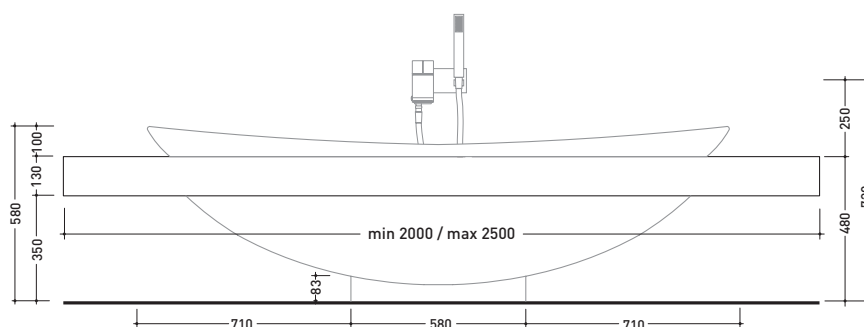

design ALEXANDER DURINGER and STEFANO ROSINI

2004

IO84M2

Shelf from 200 to 250 x 55 x h 10 cm with hole suitable for IO recessed bath-tub (IO84)

Complements: IO recessed bath-tub (IO84)

Line taps bath-tub: ONE - NOKÉ - SI - FOLD

Line accessories: TWO - HOOP - NOKÉ - FOLD

TAP HOLES ARE NOT MADE ON THIS ARTICLE BY FLAMINIA

CE

vista zenitale / zenital view

vista laterale / lateral view

vista frontale / frontal view

sizes in mm

WOOD: finishes