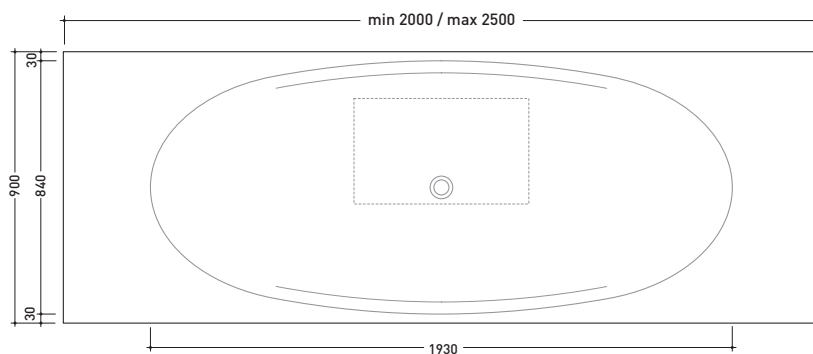

design ALEXANDER DURINGER and STEFANO ROSINI

2004

IO84M2

Shelf from 200 to 250 x 55 x h 10 cm with hole suitable for IO recessed bath-tub (IO84)

Complements: IO recessed bath-tub (IO84)

Line taps bath-tub: ONE - NOKÉ - SI - FOLD

Line accessories: TWO - HOOP - NOKÉ - FOLD

TAP HOLES ARE NOT MADE ON THIS ARTICLE BY FLAMINIA

CE

vista zenitale / zenital view

vista laterale / lateral view

vista frontale / frontal view

sizes in mm

WOOD: finishes