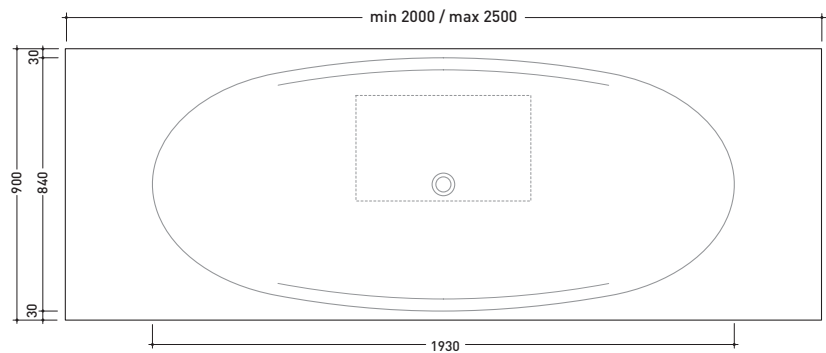

design **ALEXANDER DURINGER** and **STEFANO ROSINI** 2004

**I084M2**

Shelf from 200 to 250 x 55 x h 10 cm with hole suitable for IO recessed bath-tub (I084)

- Complements: **I0 recessed bath-tub (I084)**
- Line taps bath-tub: ONE - NOKÉ - SI - FOLD**
- Line accessories: TWO - HOOP - NOKÉ - FOLD**

Tap holes are not made on this article by Flaminia

vista zenitale / zenital view

vista laterale / lateral view

vista frontale / frontal view

sizes in mm

WOOD: finishes

light oak    dark oak