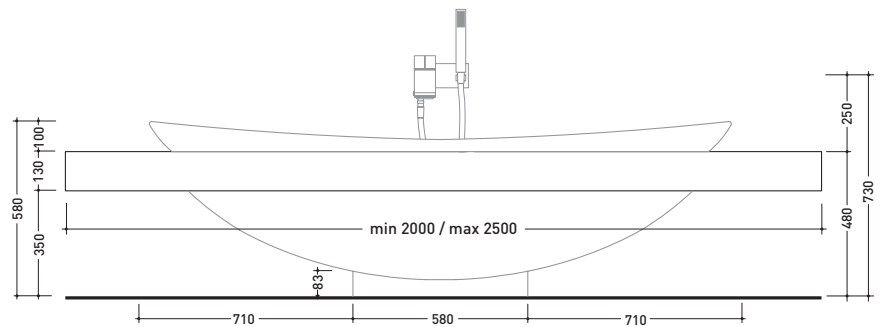

design **ALEXANDER DURINGER** and **STEFANO ROSINI** 2004

**I084M2**

Shelf from 200 to 250 x 55 x h 10 cm with hole suitable for IO recessed bath-tub (I084)

- Complements: **I0 recessed bath-tub (I084)**
- Line taps bath-tub: ONE - NOKÉ - SI - FOLD**
- Line accessories: TWO - HOOP - NOKÉ - FOLD**

Tap holes are not made on this article by Flaminia

vista zenitale / zenital view

vista laterale / lateral view

vista frontale / frontal view

sizes in mm

WOOD: finishes

light oak    dark oak