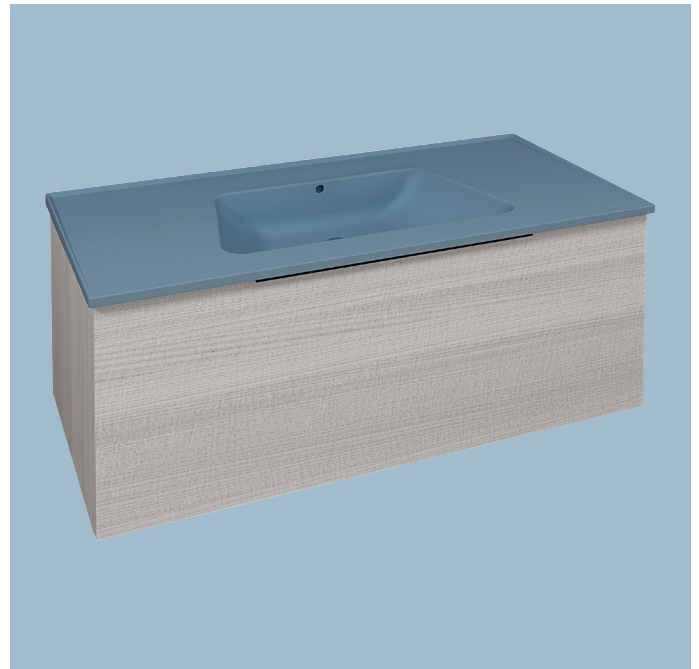

2017

BBX945 Box / Bloom 120

Wall hung vanity unit H50 with 1 drawer
suitable for Bloom 120 console

Complements: Console Bloom 120 (BM120L)
Line taps basin: ONE - NOKÈ - SI - FOLD - X1
Line accessories: TWO - HOOP - NOKÈ - FOLD

Technical accessories: Chrome siphon (SIFL/CR)
Telescopic chrome siphon (SIFL066)

Package dim. | Weight **38,7 kg** | Pz. Pallet n°

CE

vista zenitale / zenital view

assonometria / axonometry

vista frontale / frontal view

sezione longitudinale / section

sizes in mm

WOOD: finish

OK Alry | OJ Bianco | OJ Grigio | OJ Canapa

<http://www.ceramicaflaminia.it/en/products/341-bloom>

©ceramicaflaminiaspa - All rights reserved. Unauthorized copying, publication, reproduction as well as partial reproduction are prohibited