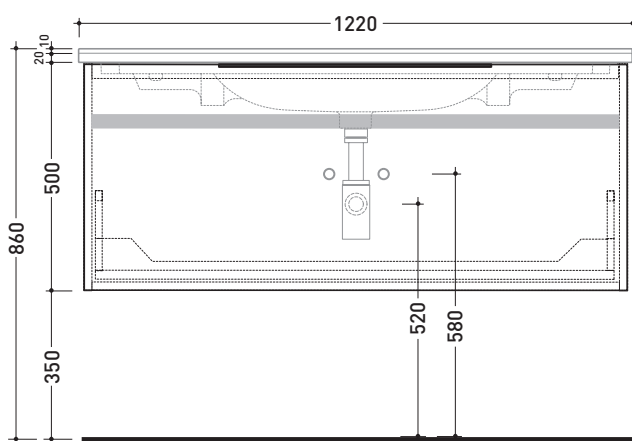

2017

BBX945 Box / Bloom 120

Wall hung vanity unit H50 with 1 drawer
suitable for Bloom 120 console

Complements: Console Bloom 120 (BM120L)
Line taps basin: ONE - NOKÈ - SI - FOLD - X1
Line accessories: TWO - HOOP - NOKÈ - FOLD

Technical accessories: Chrome siphon (SIFL/CR)
Telescopic chrome siphon (SIFL066)

Package dim. | Weight **38,7 kg** | Pz. Pallet n°

CE

vista zenitale / zenital view

assonometria / axonometry

vista frontale / frontal view

sezione longitudinale / section

sizes in mm

WOOD: finish

OK Alry | OJ Bianco | OJ Grigio | OJ Canapa

<http://www.ceramicaflaminia.it/en/products/341-bloom>

©ceramicaflaminiaspa - All rights reserved. Unauthorized copying, publication, reproduction as well as partial reproduction are prohibited