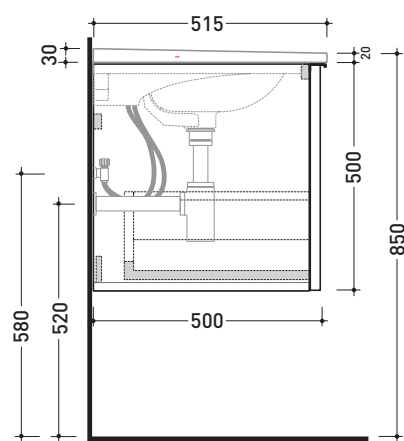

2017

BBX945 Box / Bloom 120

Wall hung vanity unit H50 with 1 drawer
suitable for Bloom 120 console

Complements: Console Bloom 120 (BM120L)
Line taps basin: ONE - NOKÈ - SI - FOLD - X1
Line accessories: TWO - HOOP - NOKÈ - FOLD

Technical accessories: Chrome siphon (SIFL/CR)
Telescopic chrome siphon (SIFL066)

Package dim. | Weight **38,7 kg** | Pz. Pallet n°

CE

vista zenitale / zenital view

assonometria / axonometry

vista frontale / frontal view

sezione longitudinale / section

sizes in mm

WOOD: finish

OK Alry | OJ Bianco | OJ Grigio | OJ Canapa

<http://www.ceramicaflaminia.it/en/products/341-bloom>

©ceramicaflaminiaspa - All rights reserved. Unauthorized copying, publication, reproduction as well as partial reproduction are prohibited