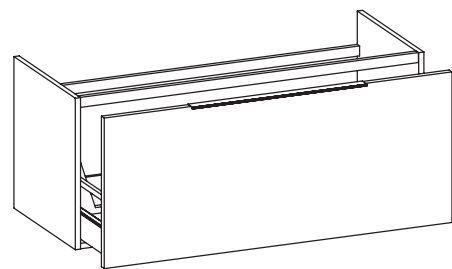

2017

BBX945 Box / Bloom 120

Wall hung vanity unit H50 with 1 drawer
suitable for Bloom 120 console

Complements: Console Bloom 120 (BM120L)
Line taps basin: ONE - NOKÈ - SI - FOLD - X1
Line accessories: TWO - HOOP - NOKÈ - FOLD

Technical accessories: Chrome siphon (SIFL/CR)
Telescopic chrome siphon (SIFL066)

Package dim. | Weight **38,7 kg** | Pz. Pallet n°

CE

vista zenitale / zenital view

assonometria / axonometry

vista frontale / frontal view