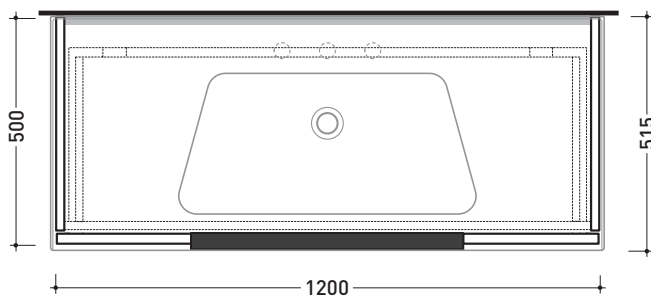

2017

BBX945 Box / Bloom 120

Wall hung vanity unit H50 with 1 drawer
suitable for Bloom 120 console

Complements: Console Bloom 120 (BM120L)
Line taps basin: ONE - NOKÈ - SI - FOLD - X1
Line accessories: TWO - HOOP - NOKÈ - FOLD

Technical accessories: Chrome siphon (SIFL/CR)
Telescopic chrome siphon (SIFL066)

Package dim. | Weight **38,7 kg** | Pz. Pallet n°

CE

vista zenitale / zenital view

assonometria / axonometry

vista frontale / frontal view

sezione longitudinale / section

sizes in mm

WOOD: finish

OK Alry | OJ Bianco | OJ Grigio | OJ Canapa

<http://www.ceramicaflaminia.it/en/products/341-bloom>

©ceramicaflaminiaspa - All rights reserved. Unauthorized copying, publication, reproduction as well as partial reproduction are prohibited