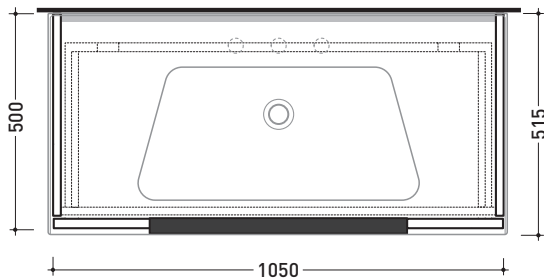

2017

BBX835 Box / Bloom 105

Wall hung vanity unit H50 with 1 drawer
suitable for Bloom 105 console

Complements: Console Bloom 105 (BM105L)
Line taps basin: ONE - NOKÈ - SI - FOLD - X1
Line accessories: TWO - HOOP - NOKÈ - FOLD

Technical accessories: Chrome siphon (SIFL/CR)
Telescopic chrome siphon (SIFL066)

Package dim. | Weight **35,7 kg** | Pz. Pallet n°

CE

vista zenitale / zenital view

assonometria / axonometry

vista frontale / frontal view

sezione longitudinale / section

sizes in mm

WOOD: finish

OK Alry | OJ Bianco | OJ Grigio | OJ Canapa

<http://www.ceramicaflaminia.it/en/products/341-bloom>

©ceramicaflaminiaspa - All rights reserved. Unauthorized copying, publication, reproduction as well as partial reproduction are prohibited