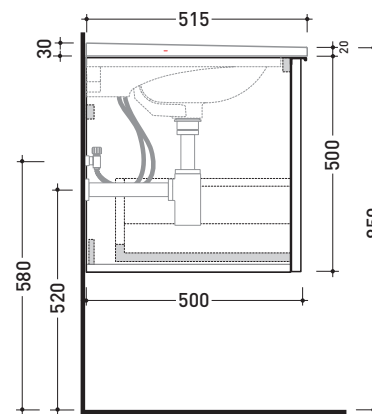

2017

BBX835 Box / Bloom 105

Wall hung vanity unit H50 with 1 drawer
suitable for Bloom 105 console

Complements: Console Bloom 105 (BM105L)
Line taps basin: ONE - NOKÈ - SI - FOLD - X1
Line accessories: TWO - HOOP - NOKÈ - FOLD

Technical accessories: Chrome siphon (SIFL/CR)
Telescopic chrome siphon (SIFL066)

Package dim. | Weight **35,7 kg** | Pz. Pallet n°

CE

vista zenitale / zenital view

assonometria / axonometry

vista frontale / frontal view

sezione longitudinale / section

sizes in mm

WOOD: finish

OK Alry | OJ Bianco | OJ Grigio | OJ Canapa

<http://www.ceramicaflaminia.it/en/products/341-bloom>

©ceramicaflaminiaspa - All rights reserved. Unauthorized copying, publication, reproduction as well as partial reproduction are prohibited