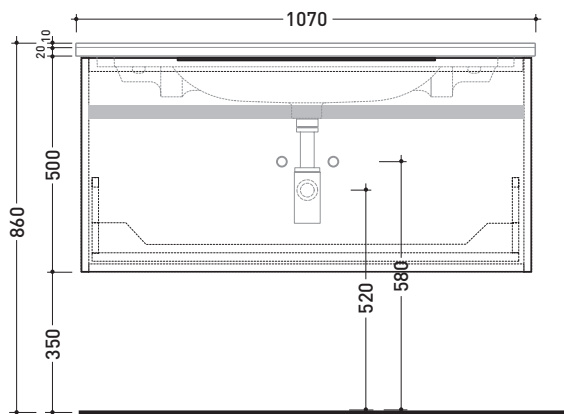

2017

BBX835 Box / Bloom 105

Wall hung vanity unit H50 with 1 drawer
suitable for Bloom 105 console

Complements: Console Bloom 105 (BM105L)
Line taps basin: ONE - NOKÈ - SI - FOLD - X1
Line accessories: TWO - HOOP - NOKÈ - FOLD

Technical accessories: Chrome siphon (SIFL/CR)
Telescopic chrome siphon (SIFL066)

Package dim. | Weight **35,7 kg** | Pz. Pallet n°

CE

vista zenitale / zenital view

assonometria / axonometry

vista frontale / frontal view

sezione longitudinale / section

sizes in mm

WOOD: finish

OK Alry | OJ Bianco | OJ Grigio | OJ Canapa

<http://www.ceramicaflaminia.it/en/products/341-bloom>

©ceramicaflaminiaspa - All rights reserved. Unauthorized copying, publication, reproduction as well as partial reproduction are prohibited