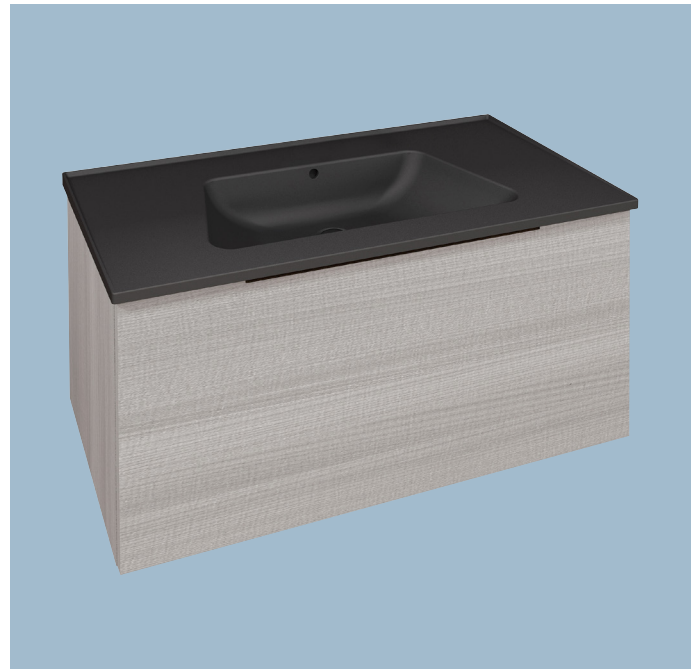

2017

BBX835 Box / Bloom 105

Wall hung vanity unit H50 with 1 drawer
suitable for Bloom 105 console

Complements: Console Bloom 105 (BM105L)
Line taps basin: ONE - NOKÈ - SI - FOLD - X1
Line accessories: TWO - HOOP - NOKÈ - FOLD

Technical accessories: Chrome siphon (SIFL/CR)
Telescopic chrome siphon (SIFL066)

Package dim. | Weight **35,7 kg** | Pz. Pallet n°

CE

vista zenitale / zenital view

assonometria / axonometry

vista frontale / frontal view