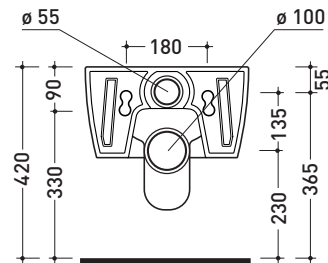

Technical accessories: Universal fixing bracket for wall hung wc/bidet (41/P)

Package dim. 58 x 36,5 x 36 cm | Weight 21,5 kg | Pz. Pallet n° 15

CE UNI EN 997

Dop-No997

FLAMINIA does not recommend combining this toilet model with rapid-flow/flushometer systems or traditional high tanks

vista zenitale / zenital view

vista laterale / lateral view

sezione longitudinale / section

vista retro / back view

sizes in mm

Please consider a 2% tolerance on indicated measurements

CERAMIC: glossy finish