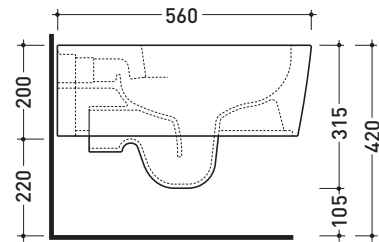

Technical accessories: Universal fixing bracket for wall hung wc/bidet (41/P)

Package dim. 58 x 36,5 x 36 cm | Weight 21,5 kg | Pz. Pallet n° 15

CE UNI EN 997

Dop-No997

FLAMINIA does not recommend combining this toilet model with rapid-flow/flushometer systems or traditional high tanks

vista zenitale / zenital view

vista laterale / lateral view

sezione longitudinale / section

vista retro / back view

sizes in mm

Please consider a 2% tolerance on indicated measurements

CERAMIC: glossy finish