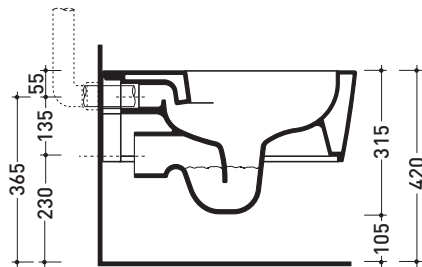

Technical accessories: Universal fixing bracket for wall hung wc/bidet (41/P)

Package dim. 58 x 36,5 x 36 cm | Weight 21,5 kg | Pz. Pallet n° 15

CE UNI EN 997

Dop-No997

FLAMINIA does not recommend combining this toilet model with rapid-flow/flushometer systems or traditional high tanks

vista zenitale / zenital view

vista laterale / lateral view

sezione longitudinale / section

vista retro / back view

sizes in mm

Please consider a 2% tolerance on indicated measurements

CERAMIC: glossy finish