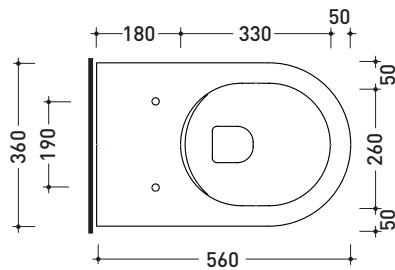

Technical accessories: Universal fixing bracket for wall hung wc/bidet (41/P)

Package dim. 58 x 36,5 x 36 cm | Weight 21,5 kg | Pz. Pallet n° 15

CE UNI EN 997

Dop-No997

FLAMINIA does not recommend combining this toilet model with rapid-flow/flushometer systems or traditional high tanks

vista zenitale / zenital view

vista laterale / lateral view

sezione longitudinale / section

vista retro / back view

sizes in mm

Please consider a 2% tolerance on indicated measurements

CERAMIC: glossy finish