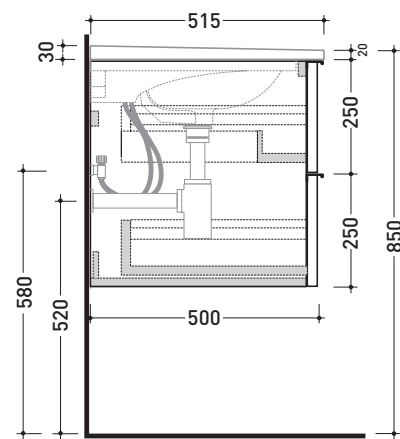

2017

BBX839 Box / Bloom 105

Wall hung vanity unit H50 with 2 drawers
suitable for Bloom 105 console

Complements: Console Bloom 105 (BM105L)
Line taps basin: ONE - NOKÈ - SI - FOLD - X1
Line accessories: TWO - HOOP - NOKÈ - FOLD

Technical accessories: Chrome siphon (SIFL/CR)
Telescopic chrome siphon (SIFL066)

Package dim. | Weight **38,7 kg** | Pz. Pallet n°

CE

vista zenitale / zenital view

assonometria / axonometry

vista frontale / frontal view

sezione longitudinale / section

sizes in mm

WOOD: finish

OK Alry | OJ Bianco | OJ Grigio | OJ Canapa

<http://www.ceramicaflaminia.it/en/products/341-bloom>

©ceramicaflaminiaspa - All rights reserved. Unauthorized copying, publication, reproduction as well as partial reproduction are prohibited