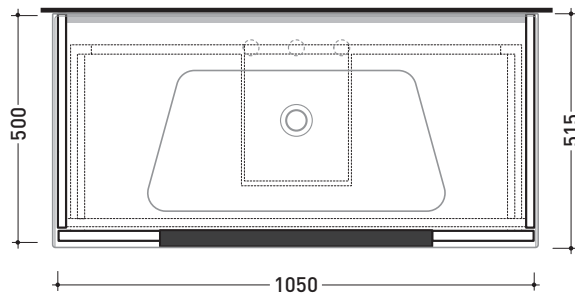

2017

BBX839 Box / Bloom 105

Wall hung vanity unit H50 with 2 drawers
suitable for Bloom 105 console

Complements: Console Bloom 105 (BM105L)
Line taps basin: ONE - NOKÈ - SI - FOLD - X1
Line accessories: TWO - HOOP - NOKÈ - FOLD

Technical accessories: Chrome siphon (SIFL/CR)
Telescopic chrome siphon (SIFL066)

Package dim. | Weight **38,7 kg** | Pz. Pallet n°

CE

vista zenitale / zenital view

assonometria / axonometry

vista frontale / frontal view

sezione longitudinale / section

sizes in mm

WOOD: finish

OK Alry | OJ Bianco | OJ Grigio | OJ Canapa

<http://www.ceramicaflaminia.it/en/products/341-bloom>

©ceramicaflaminiaspa - All rights reserved. Unauthorized copying, publication, reproduction as well as partial reproduction are prohibited