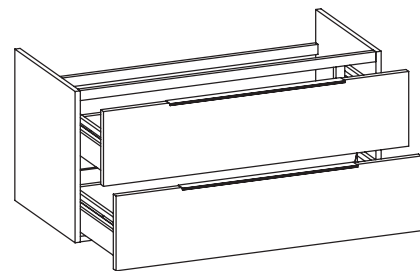

2017

BBX839 Box / Bloom 105

Wall hung vanity unit H50 with 2 drawers
suitable for Bloom 105 console

Complements: Console Bloom 105 (BM105L)
Line taps basin: ONE - NOKÈ - SI - FOLD - X1
Line accessories: TWO - HOOP - NOKÈ - FOLD

Technical accessories: Chrome siphon (SIFL/CR)
Telescopic chrome siphon (SIFL066)

Package dim. | Weight **38,7 kg** | Pz. Pallet n°

CE

vista zenitale / zenital view

assonometria / axonometry

vista frontale / frontal view

sezione longitudinale / section

sizes in mm

WOOD: finish

OK Alry | OJ Bianco | OJ Grigio | OJ Canapa

<http://www.ceramicaflaminia.it/en/products/341-bloom>

©ceramicaflaminiaspa - All rights reserved. Unauthorized copying, publication, reproduction as well as partial reproduction are prohibited