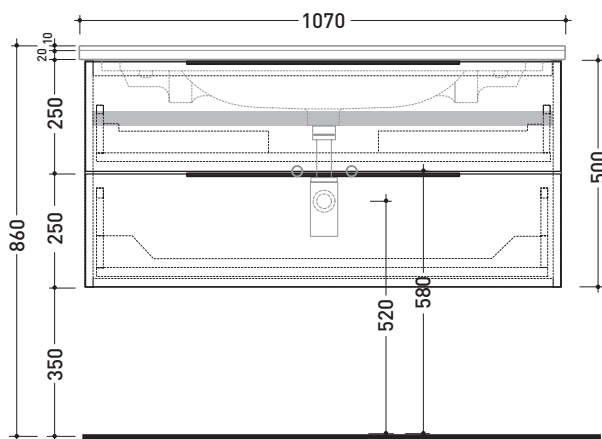

2017

BBX839 Box / Bloom 105

Wall hung vanity unit H50 with 2 drawers
suitable for Bloom 105 console

Complements: Console Bloom 105 (BM105L)
Line taps basin: ONE - NOKÈ - SI - FOLD - X1
Line accessories: TWO - HOOP - NOKÈ - FOLD

Technical accessories: Chrome siphon (SIFL/CR)
Telescopic chrome siphon (SIFL066)

Package dim. | Weight **38,7 kg** | Pz. Pallet n°

CE

vista zenitale / zenital view

assonometria / axonometry

vista frontale / frontal view

sezione longitudinale / section

sizes in mm

WOOD: finish

OK Alry | OJ Bianco | OJ Grigio | OJ Canapa

<http://www.ceramicaflaminia.it/en/products/341-bloom>

©ceramicaflaminiaspa - All rights reserved. Unauthorized copying, publication, reproduction as well as partial reproduction are prohibited