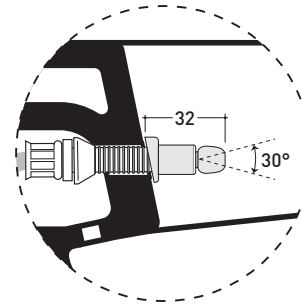

## 5051/WCG + ERWCB

Wall hung wc with goclean® system

\* **WARNING:** the hole for the bidet jet must be requested

Complements: **Wood/polyester seat&cover (5051CW01)**  
**Soft-closing thermosetting wrapping seat&cover (LKCW07)**  
**SLIM soft-closing thermosetting seat&cover (LKCW09)**  
 Line accessories: TWO - HOOP - NOKÈ - FOLD

Technical accessories: **Universal fixing bracket for wall hung wc/bidet (41/P)**

Package dim. **58 x 36,5 x 36 cm** | Weight **21,5 kg** | Pz. Pallet n° **15**

UNI EN 997

Dop-No997

FLAMINIA does not recommend combining this toilet model with rapid-flow/flushometer systems or traditional high tanks

vista zenitale / zenital view

dettaglio erogatore / bidet jet detail

sezione longitudinale / section

vista retro / back view

sizes in mm

CERAMIC: glossy finish

white

Please consider a 2% tolerance on indicated measurements