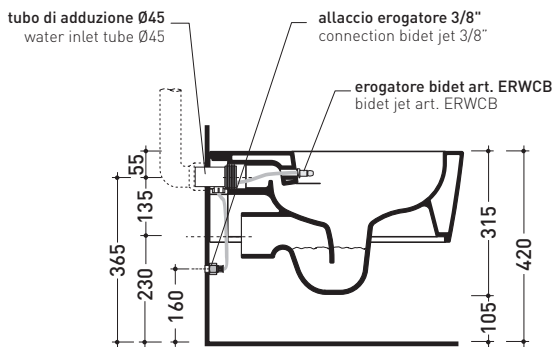

## 5051/WCG + ERWCB

Wall hung wc with goclean® system

\* **WARNING:** the hole for the bidet jet must be requested

Complements: **Wood/polyester seat&cover (5051CW01)**  
**Soft-closing thermosetting wrapping seat&cover (LKCW07)**  
**SLIM soft-closing thermosetting seat&cover (LKCW09)**  
 Line accessories: TWO - HOOP - NOKÈ - FOLD

Technical accessories: **Universal fixing bracket for wall hung wc/bidet (41/P)**

Package dim. **58 x 36,5 x 36 cm** | Weight **21,5 kg** | Pz. Pallet n° **15**

UNI EN 997

Dop-No997

FLAMINIA does not recommend combining this toilet model with rapid-flow/flushometer systems or traditional high tanks

vista zenitale / zenital view

dettaglio erogatore / bidet jet detail

sezione longitudinale / section

vista retro / back view

sizes in mm

CERAMIC: glossy finish

white

Please consider a 2% tolerance on indicated measurements