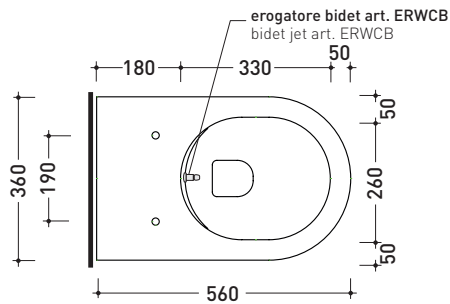

## 5051/WCG + ERWCB

Wall hung wc with goclean® system

\* **WARNING:** the hole for the bidet jet must be requested

Complements: **Wood/polyester seat&cover (5051CW01)**  
**Soft-closing thermosetting wrapping seat&cover (LKCW07)**  
**SLIM soft-closing thermosetting seat&cover (LKCW09)**  
 Line accessories: TWO - HOOP - NOKÈ - FOLD

Technical accessories: **Universal fixing bracket for wall hung wc/bidet (41/P)**

Package dim. **58 x 36,5 x 36 cm** | Weight **21,5 kg** | Pz. Pallet n° **15**

UNI EN 997

Dop-No997

FLAMINIA does not recommend combining this toilet model with rapid-flow/flushometer systems or traditional high tanks

vista zenitale / zenital view

dettaglio erogatore / bidet jet detail

sezione longitudinale / section

vista retro / back view

sizes in mm

CERAMIC: glossy finish

white

Please consider a 2% tolerance on indicated measurements