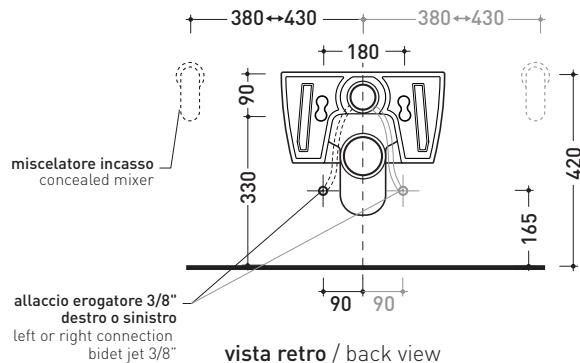

## 5051/WCG + ERWCB

Wall hung wc with goclean® system

\* **WARNING:** the hole for the bidet jet must be requested

Complements: **Wood/polyester seat&cover (5051CW01)**  
**Soft-closing thermosetting wrapping seat&cover (LKCW07)**  
**SLIM soft-closing thermosetting seat&cover (LKCW09)**  
 Line accessories: TWO - HOOP - NOKÈ - FOLD

Technical accessories: **Universal fixing bracket for wall hung wc/bidet (41/P)**

Package dim. **58 x 36,5 x 36 cm** | Weight **21,5 kg** | Pz. Pallet n° **15**

UNI EN 997

Dop-No997

FLAMINIA does not recommend combining this toilet model with rapid-flow/flushometer systems or traditional high tanks

vista zenitale / zenital view

dettaglio erogatore / bidet jet detail

sezione longitudinale / section

vista retro / back view

sizes in mm

CERAMIC: glossy finish

white

Please consider a 2% tolerance on indicated measurements