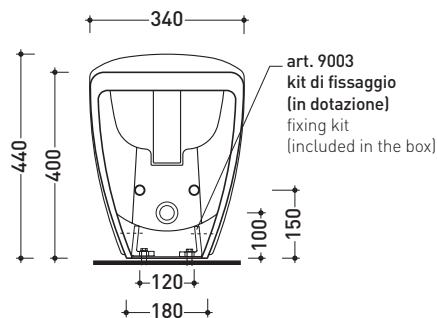

Technical accessories: **Short chrome siphon for bidet** (SIFB/CR)  
**Stop & Go drain** (PLSG)  
**CERAMIC Stop & Go drain** (PLCE)  
**Two piece set chrome tap filters** (RF026)

Package dim. **54 x 35,5 x 45,5 cm** | Weight **23,5 kg** | Pz. Pallet n° **15**

CE UNI EN 14528 - CL20 Dop-No14528

vista zenitale / zenital view

vista laterale / lateral view

sezione longitudinale / section

vista retro / back view

sizes in mm

Please consider a 2% tolerance on indicated measurements