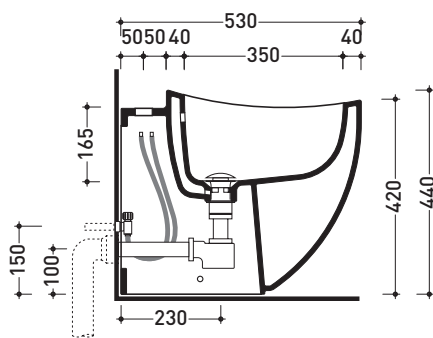

Technical accessories: **Short chrome siphon for bidet** (SIFB/CR)  
**Stop & Go drain** (PLSG)  
**CERAMIC Stop & Go drain** (PLCE)  
**Two piece set chrome tap filters** (RF026)

Package dim. **54 x 35,5 x 45,5 cm** | Weight **23,5 kg** | Pz. Pallet n° **15**

CE UNI EN 14528 - CL20 Dop-No14528

vista zenitale / zenital view

vista laterale / lateral view

sezione longitudinale / section

vista retro / back view

sizes in mm

Please consider a 2% tolerance on indicated measurements