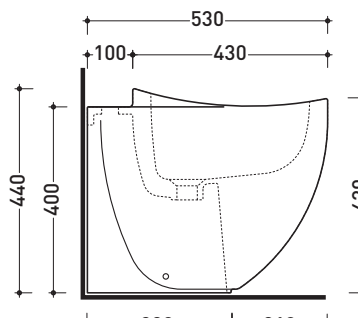

design **ALEXANDER DURINGER** and **STEFANO ROSINI** 2004

**I0217**

**Back to wall single-hole bidet** (floor fixing kit included art. 9003)

Complements: **Line taps bidet:** ONE - NOKÉ - SI - FOLD  
**Line accessories:** TWO - HOOP - NOKÉ - FOLD

Technical accessories: **Short chrome siphon for bidet** (SIFB/CR)  
**Stop & Go drain** (PLSG)  
**CERAMIC Stop & Go drain** (PLCE)  
**Two piece set chrome tap filters** (RF026)

Package dim. **54 x 35,5 x 45,5 cm** | Weight **23,5 kg** | Pz. Pallet n° **15**

CE UNI EN 14528 - CL20 Dop-No14528

vista zenitale / zenital view

vista laterale / lateral view

sezione longitudinale / section

vista retro / back view

sizes in mm

Please consider a 2% tolerance on indicated measurements