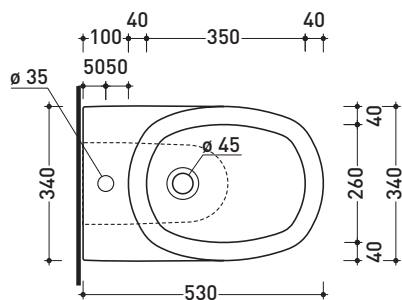

design **ALEXANDER DURINGER** and **STEFANO ROSINI** 2004

**I0217**

**Back to wall single-hole bidet** (floor fixing kit included art. 9003)

Complements: **Line taps bidet:** ONE - NOKÉ - SI - FOLD  
**Line accessories:** TWO - HOOP - NOKÉ - FOLD

Technical accessories: **Short chrome siphon for bidet** (SIFB/CR)  
**Stop & Go drain** (PLSG)  
**CERAMIC Stop & Go drain** (PLCE)  
**Two piece set chrome tap filters** (RF026)

Package dim. **54 x 35,5 x 45,5 cm** | Weight **23,5 kg** | Pz. Pallet n° **15**

CE UNI EN 14528 - CL20 Dop-No14528

vista zenitale / zenital view

vista laterale / lateral view

sezione longitudinale / section

vista retro / back view

sizes in mm

Please consider a 2% tolerance on indicated measurements