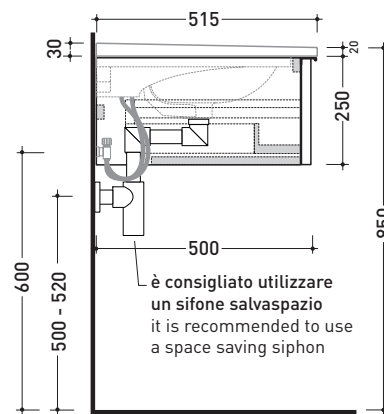

2017

BBX969 Box / Bloom 105

Wall hung vanity unit H25 with 1 drawer suitable for Bloom 105 console

Complements: Console Bloom 105 (BM105L)
Line taps basin: ONE - NOKÈ - SI - FOLD - X1
Line accessories: TWO - HOOP - NOKÈ - FOLD

Technical accessories: Chrome space saving basin siphon (SIFL03)

Package dim. | Weight **25,4 kg** | Pz. Pallet n°

CE

vista zenitale / zenital view

assonometria / axonometry

vista frontale / frontal view

sezione longitudinale / section

sizes in mm

WOOD: finish

OK Alry | OJ Bianco | OJ Grigio | OJ Canapa

<http://www.ceramicaflaminia.it/en/products/341-bloom>

©ceramicaflaminiaspa - All rights reserved. Unauthorized copying, publication, reproduction as well as partial reproduction are prohibited