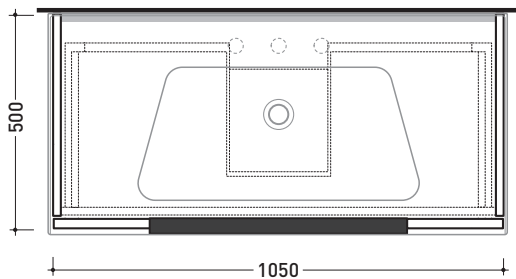

2017

BBX969 Box / Bloom 105

Wall hung vanity unit H25 with 1 drawer suitable for Bloom 105 console

Complements: Console Bloom 105 (BM105L)
Line taps basin: ONE - NOKÈ - SI - FOLD - X1
Line accessories: TWO - HOOP - NOKÈ - FOLD

Technical accessories: Chrome space saving basin siphon (SIFL03)

Package dim. | Weight **25,4 kg** | Pz. Pallet n°

CE

vista zenitale / zenital view

assonometria / axonometry

vista frontale / frontal view

sezione longitudinale / section