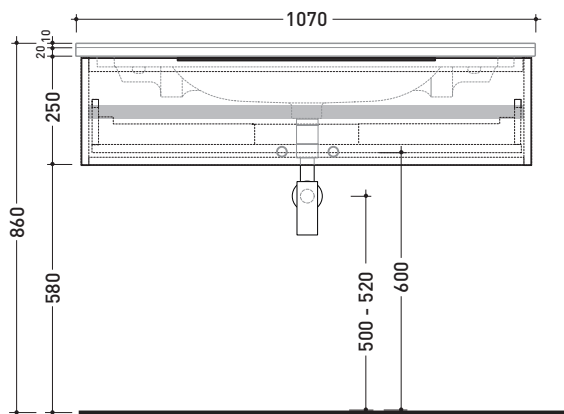

2017

BBX969 Box / Bloom 105

Wall hung vanity unit H25 with 1 drawer suitable for Bloom 105 console

Complements: Console Bloom 105 (BM105L)
Line taps basin: ONE - NOKÈ - SI - FOLD - X1
Line accessories: TWO - HOOP - NOKÈ - FOLD

Technical accessories: Chrome space saving basin siphon (SIFL03)

Package dim. | Weight **25,4 kg** | Pz. Pallet n°

CE

vista zenitale / zenital view

assonometria / axonometry

vista frontale / frontal view

sezione longitudinale / section