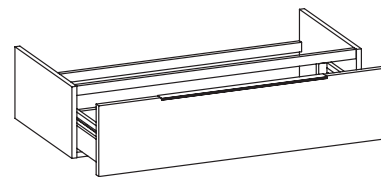

2017

BBX969 Box / Bloom 105

Wall hung vanity unit H25 with 1 drawer suitable for Bloom 105 console

Complements: Console Bloom 105 (BM105L)
Line taps basin: ONE - NOKÈ - SI - FOLD - X1
Line accessories: TWO - HOOP - NOKÈ - FOLD

Technical accessories: Chrome space saving basin siphon (SIFL03)

Package dim. | Weight **25,4 kg** | Pz. Pallet n°

CE

vista zenitale / zenital view

assonometria / axonometry

vista frontale / frontal view

sezione longitudinale / section