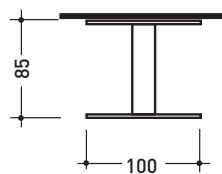

HPSG

Towel hook 10 cm

Complements: Line taps: ONE
Line taps: SI
Line taps: NOKÉ
Line taps: FOLD

Package dim. 12 x 8 x 9 cm | Weight 0,5 kg | Pz. Pallet n° -

vista frontale / frontal view

vista zenitale / zenital view

sizes in mm

BRASS: finish

glossy chrome

mat black