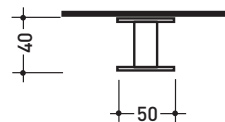

HPSP

Towel hook 5 cm

Complements: Line taps: ONE
Line taps: SI
Line taps: NOKÉ
Line taps: FOLD

Package dim. 12 x 8 x 9 cm | Weight 0,2 kg | Pz. Pallet n° -

vista frontale / frontal view

vista zenitale / zenital view

sizes in mm

BRASS: finish

glossy chrome

mat black