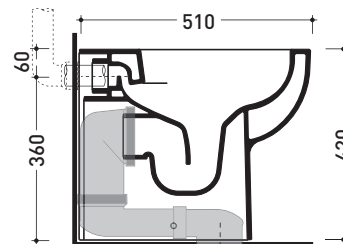

Dim. Imballo

Peso 23,5 kg

Pz. Pallet n° 18

CE UNI EN 997

Dop-No997

pag. 1/2

Flaminia does not recommend combining this toilet model with rapid-flow/flushometer systems or traditional high tanks

vista zenitale / zenital view

vista laterale / lateral view

vista retro / back view

**SCARICO A PARETE**  
PREDISPOSTO PER WC SOSPESO  
WALL DISCHARGE ARRANGEMENT  
FOR WALL-HUNG WC

sezione longitudinale / section

**SCARICO A PAVIMENTO**  
PREDISPOSTO DA 5 A 30 CM  
ARRANGEMENT DISCHARGE  
TO FLOOR FROM 5 TO 30 CM

da/from 50 a/to 300 mm

sezione longitudinale / section

sizes in mm

Please consider a 2% tolerance on indicated measurements

CERAMIC: glossy finish

white