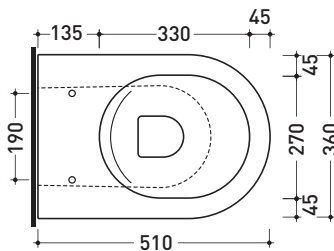

Dim. Imballo

Peso 23,5 kg

Pz. Pallet n° 18

CE UNI EN 997

Dop-No997

pag. 1/2

Flaminia does not recommend combining this toilet model with rapid-flow/flushometer systems or traditional high tanks

vista zenitale / zenital view

vista laterale / lateral view

vista retro / back view

**SCARICO A PARETE**  
PREDISPOSTO PER WC SOSPESO  
WALL DISCHARGE ARRANGEMENT  
FOR WALL-HUNG WC

sezione longitudinale / section

**SCARICO A PAVIMENTO**  
PREDISPOSTO DA 5 A 30 CM  
ARRANGEMENT DISCHARGE  
TO FLOOR FROM 5 TO 30 CM

da/from 50 a/to 300 mm

sezione longitudinale / section

sizes in mm

Please consider a 2% tolerance on indicated measurements

CERAMIC: glossy finish

white