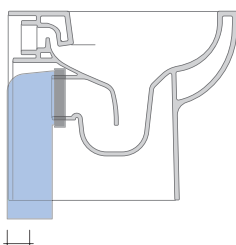

KIT SUITABLE FOR FLOOR TRAP

LKR90 (SET: LKR90)

da/50 a/to 80 mm