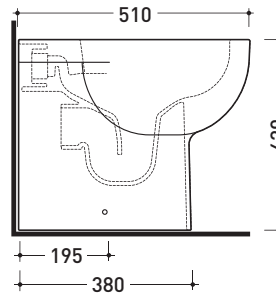

Technical accessories:

- \*Kit suitable for wall trap H 230 mm (LKR00)
- \*Kit suitable for floor trap from 50 to 80 mm (LKR90)
- \*Kit suitable for floor trap from 80 to 100 mm (LK8010)
- \*Kit suitable for floor trap from 100 to 120 mm (LK1012)
- \*Kit suitable for floor trap from 120 to 140 mm (LK1214)
- \*Kit suitable for floor trap from 140 to 160 mm (LK1416)
- \*Kit suitable for floor trap from 160 to 180 mm (LKR5)
- \*Kit suitable for floor trap from 180 to 200 mm (LK1820)
- \*Kit suitable for floor trap from 200 to 220 mm (LK2022)
- \*Kit suitable for floor trap from 220 to 300 mm (LK2233)
- Kit di fissaggio a pavimento (9003)

Dim. Imballo

Peso 23,5 kg

Pz. Pallet n° 18

CE UNI EN 997

Dop-No997

pag. 1/2

Flaminia does not recommend combining this toilet model with rapid-flow/flushometer systems or traditional high tanks

vista zenitale / zenital view

vista laterale / lateral view

vista retro / back view

**SCARICO A PARETE**  
PREDISPOSTO PER WC SOSPESO  
WALL DISCHARGE ARRANGEMENT  
FOR WALL-HUNG WC

sezione longitudinale / section

**SCARICO A PAVIMENTO**  
PREDISPOSTO DA 5 A 30 CM  
ARRANGEMENT DISCHARGE  
TO FLOOR FROM 5 TO 30 CM

da/from 50 a/to 300 mm

sezione longitudinale / section

sizes in mm

Please consider a 2% tolerance on indicated measurements

CERAMIC: glossy finish

white