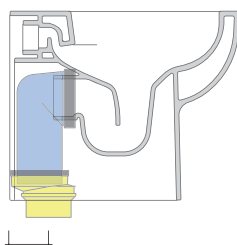

vista laterale / lateral view

vista retro / back view

**SCARICO A PARETE**  
PREDISPOSTO PER WC SOSPESO  
WALL DISCHARGE ARRANGEMENT  
FOR WALL-HUNG WC

sezione longitudinale / section

**SCARICO A PAVIMENTO**  
PREDISPOSTO DA 5 A 30 CM  
ARRANGEMENT DISCHARGE  
TO FLOOR FROM 5 TO 30 CM

da/from 50 a/to 300 mm

sezione longitudinale / section

sizes in mm

Please consider a 2% tolerance on indicated measurements

CERAMIC: glossy finish

white

## KIT SUITABLE FOR WALL TRAP

**LKR00** (SET: LKR00)

## KIT SUITABLE FOR FLOOR TRAP

**LKR90** (SET: LKR90)

da/50 a/to 80 mm

**LK8010** (SET: LKR90+LKR20)

da/80 a/to 100 mm

**LK1012** (SET: LKR90+LKR40)

da/100 a/to 120 mm

**LK1214** (SET: LKRS+LKR40)