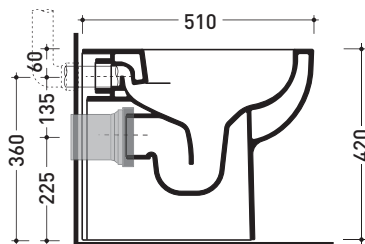

Technical accessories:

- \*Kit suitable for wall trap H 230 mm (LKR00)
- \*Kit suitable for floor trap from 50 to 80 mm (LKR90)
- \*Kit suitable for floor trap from 80 to 100 mm (LK8010)
- \*Kit suitable for floor trap from 100 to 120 mm (LK1012)
- \*Kit suitable for floor trap from 120 to 140 mm (LK1214)
- \*Kit suitable for floor trap from 140 to 160 mm (LK1416)
- \*Kit suitable for floor trap from 160 to 180 mm (LKR5)
- \*Kit suitable for floor trap from 180 to 200 mm (LK1820)
- \*Kit suitable for floor trap from 200 to 220 mm (LK2022)
- \*Kit suitable for floor trap from 220 to 300 mm (LK2233)
- Kit di fissaggio a pavimento (9003)

Dim. Imballo

Peso 23,5 kg

Pz. Pallet n° 18

CE UNI EN 997

Dop-No997

pag. 1/2

Flaminia does not recommend combining this toilet model with rapid-flow/flushometer systems or traditional high tanks

vista zenitale / zenital view

vista laterale / lateral view

vista retro / back view

**SCARICO A PARETE**  
PREDISPOSTO PER WC SOSPESO  
WALL DISCHARGE ARRANGEMENT  
FOR WALL-HUNG WC

sezione longitudinale / section

**SCARICO A PAVIMENTO**  
PREDISPOSTO DA 5 A 30 CM  
ARRANGEMENT DISCHARGE  
TO FLOOR FROM 5 TO 30 CM

da/from 50 a/to 300 mm

sezione longitudinale / section

sizes in mm

Please consider a 2% tolerance on indicated measurements

CERAMIC: glossy finish

white