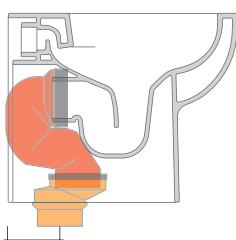

da/from 50 a/to 300 mm

sezione longitudinale / section

sizes in mm

Please consider a 2% tolerance on indicated measurements

CERAMIC: glossy finish

white

## KIT SUITABLE FOR FLOOR TRAP

**LKR90** (SET: LKR90)

da/50 a/to 80 mm

**LK8010** (SET: LKR90+LKR20)

da/80 a/to 100 mm

**LK1012** (SET: LKR90+LKR40)

da/100 a/to 120 mm

**LK1214** (SET: LKRS+LKR40)

da/120 a/to 140 mm

**LK1416** (SET: LKRS+LKR20)

da/140 a/to 160 mm

**LK1618** (SET: LKRS)

da/160 a/to 180 mm

**LK1820** (SET: LKRS+LKR20)

da/180 a/to 200 mm

**LK2022** (SET: LKRS+LKR40)

da/200 a/to 220 mm

**LK2233** (SET: LKR90+LKR33)

da/220 a/to 300\* mm

**WARNING: THE DRAINAGE CONNECTORS ARE NOT INCLUDED**