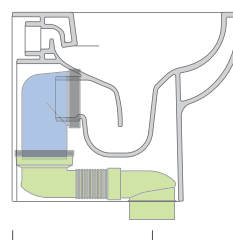

vista laterale / lateral view

vista retro / back view

**SCARICO A PARETE**  
PREDISPOSTO PER WC SOSPESO  
WALL DISCHARGE ARRANGEMENT  
FOR WALL-HUNG WC

sezione longitudinale / section

**SCARICO A PAVIMENTO**  
PREDISPOSTO DA 5 A 30 CM  
ARRANGEMENT DISCHARGE  
TO FLOOR FROM 5 TO 30 CM

## KIT SUITABLE FOR FLOOR TRAP

**LKR90** (SET: LKR90)

da/50 a/to 80 mm

**LK8010** (SET: LKR90+LKR20)

da/80 a/to 100 mm

**LK1012** (SET: LKR90+LKR40)

da/100 a/to 120 mm

**LK1214** (SET: LKRS+LKR40)

da/120 a/to 140 mm

**LK1416** (SET: LKRS+LKR20)

da/140 a/to 160 mm

**LK1618** (SET: LKRS)

da/160 a/to 180 mm

**LK1820** (SET: LKRS+LKR20)

da/180 a/to 200 mm

**LK2022** (SET: LKRS+LKR40)

da/200 a/to 220 mm

**LK2233** (SET: LKR90+LKR33)

da/220 a/to 300\* mm

**WARNING: THE DRAINAGE CONNECTORS ARE NOT INCLUDED**