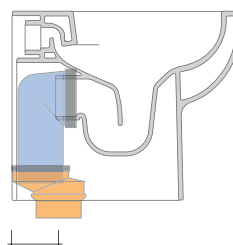

da/from 50 a/to 300 mm

sezione longitudinale / section

sizes in mm

Please consider a 2% tolerance on indicated measurements

CERAMIC: glossy finish

white

## KIT SUITABLE FOR FLOOR TRAP

**LKR90** (SET: LKR90)

da/50 a/to 80 mm

**LK8010** (SET: LKR90+LKR20)

da/80 a/to 100 mm

**LK1012** (SET: LKR90+LKR40)

da/100 a/to 120 mm

**LK1214** (SET: LKRS+LKR40)

da/120 a/to 140 mm

**LK1416** (SET: LKRS+LKR20)

da/140 a/to 160 mm

**LK1618** (SET: LKRS)

da/160 a/to 180 mm

**LK1820** (SET: LKRS+LKR20)

da/180 a/to 200 mm

**LK2022** (SET: LKRS+LKR40)

da/200 a/to 220 mm

**LK2233** (SET: LKR90+LKR33)

da/220 a/to 300\* mm

**WARNING: THE DRAINAGE CONNECTORS ARE NOT INCLUDED**