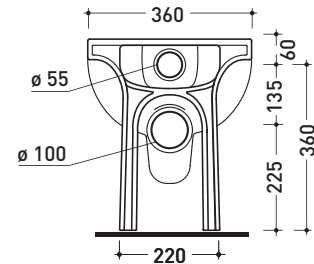

Dim. Imballo

Peso 23,5 kg

Pz. Pallet n° 18

CE UNI EN 997

Dop-No997

pag. 1/2

Flaminia does not recommend combining this toilet model with rapid-flow/flushometer systems or traditional high tanks

vista zenitale / zenital view

vista laterale / lateral view

vista retro / back view

**SCARICO A PARETE**  
PREDISPOSTO PER WC SOSPESO  
WALL DISCHARGE ARRANGEMENT  
FOR WALL-HUNG WC

sezione longitudinale / section

**SCARICO A PAVIMENTO**  
PREDISPOSTO DA 5 A 30 CM  
ARRANGEMENT DISCHARGE  
TO FLOOR FROM 5 TO 30 CM

da/from 50 a/to 300 mm

sezione longitudinale / section

sizes in mm

Please consider a 2% tolerance on indicated measurements

CERAMIC: glossy finish

white