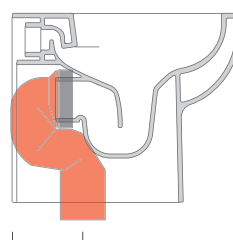

vista laterale / lateral view

vista retro / back view

**SCARICO A PARETE**  
PREDISPOSTO PER WC SOSPESO  
WALL DISCHARGE ARRANGEMENT  
FOR WALL-HUNG WC

sezione longitudinale / section

**SCARICO A PAVIMENTO**  
PREDISPOSTO DA 5 A 30 CM  
ARRANGEMENT DISCHARGE  
TO FLOOR FROM 5 TO 30 CM

## KIT SUITABLE FOR FLOOR TRAP

**LKR90** (SET: LKR90)

da/50 a/to 80 mm

**LK8010** (SET: LKR90+LKR20)

da/80 a/to 100 mm

**LK1012** (SET: LKR90+LKR40)

da/100 a/to 120 mm

**LK1214** (SET: LKRS+LKR40)

da/120 a/to 140 mm

**LK1416** (SET: LKRS+LKR20)

da/140 a/to 160 mm

**LK1618** (SET: LKRS)

da/160 a/to 180 mm

**LK1820** (SET: LKRS+LKR20)

da/180 a/to 200 mm

**LK2022** (SET: LKRS+LKR40)

da/200 a/to 220 mm

**LK2233** (SET: LKR90+LKR33)

da/220 a/to 300\* mm

**WARNING: THE DRAINAGE CONNECTORS ARE NOT INCLUDED**