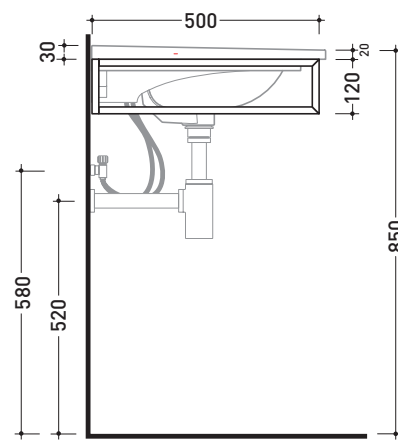

## BM120S Bloom 120

Wall hung metal towel rail  
suitable for consolle Bloom 120

Complements: **Console Bloom 120 (BM120L)**  
**Line taps basin: ONE - NOKÈ - SI - FOLD - X1**  
**Line accessories: TWO - HOOP - NOKÈ - FOLD**

Technical accessories: **Chrome siphon (SIFL/CR) - Telescopic chrome siphon (SIFL066)**  
**Mat black basin siphon (SIFLNE)**

Package dim. | Weight **3,5 kg** | Pz. Pallet n°

CE

vista zenitale / zenital view

assonometria / axonometry

vista frontale / frontal view

sezione longitudinale / section

sizes in mm

METAL: glossy finish

chrome

matt finish

black