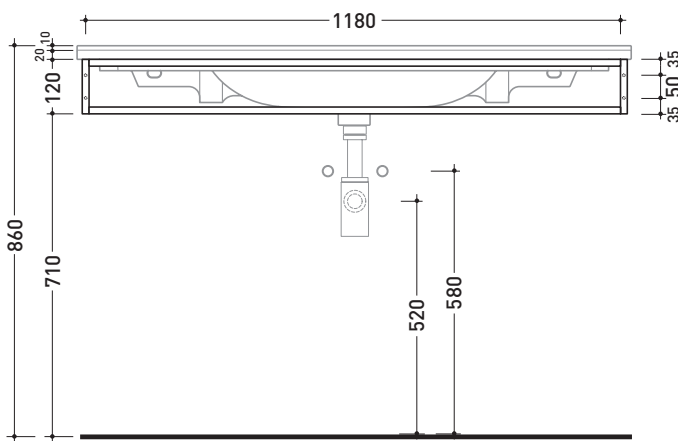

## BM120S Bloom 120

Wall hung metal towel rail  
suitable for consolle Bloom 120

Complements: **Console Bloom 120 (BM120L)**  
**Line taps basin: ONE - NOKÈ - SI - FOLD - X1**  
**Line accessories: TWO - HOOP - NOKÈ - FOLD**

Technical accessories: **Chrome siphon (SIFL/CR) - Telescopic chrome siphon (SIFL066)**  
**Mat black basin siphon (SIFLNE)**

Package dim. | Weight **3,5 kg** | Pz. Pallet n°

CE

vista zenitale / zenital view

assonometria / axonometry

vista frontale / frontal view

sezione longitudinale / section

sizes in mm

METAL: glossy finish

chrome

matt finish

black