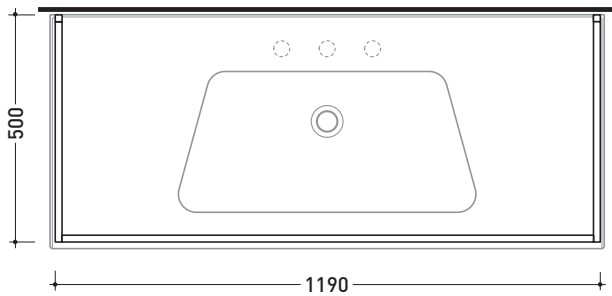

## BM120S Bloom 120

Wall hung metal towel rail  
suitable for consolle Bloom 120

Complements: **Console Bloom 120 (BM120L)**  
**Line taps basin: ONE - NOKÈ - SI - FOLD - X1**  
**Line accessories: TWO - HOOP - NOKÈ - FOLD**

Technical accessories: **Chrome siphon (SIFL/CR) - Telescopic chrome siphon (SIFL066)**  
**Mat black basin siphon (SIFLNE)**

Package dim. | Weight **3,5 kg** | Pz. Pallet n°

CE

vista zenitale / zenital view