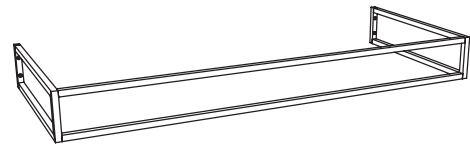

## BM120S Bloom 120

Wall hung metal towel rail  
suitable for consolle Bloom 120

Complements: **Console Bloom 120 (BM120L)**  
**Line taps basin: ONE - NOKÈ - SI - FOLD - X1**  
**Line accessories: TWO - HOOP - NOKÈ - FOLD**

Technical accessories: **Chrome siphon (SIFL/CR) - Telescopic chrome siphon (SIFL066)**  
**Mat black basin siphon (SIFLNE)**

Package dim. | Weight **3,5 kg** | Pz. Pallet n°

CE

vista zenitale / zenital view