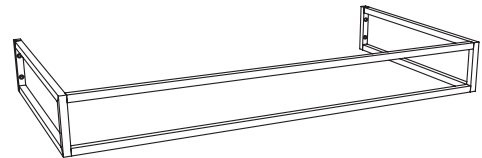

## BM105S Bloom 105

Wall hung metal towel rail  
suitable for consolle Bloom 105

Complements: Console Bloom 105 (BM105L)  
Line taps basin: ONE - NOKÈ - SI - FOLD - X1  
Line accessories: TWO - HOOP - NOKÈ - FOLD

Technical accessories: Chrome siphon (SIFL/CR) - Telescopic chrome siphon (SIFL066)  
Mat black basin siphon (SIFLNE)

Package dim. | Weight **3,4 kg** | Pz. Pallet n°

CE

vista zenitale / zenital view

assonometria / axonometry