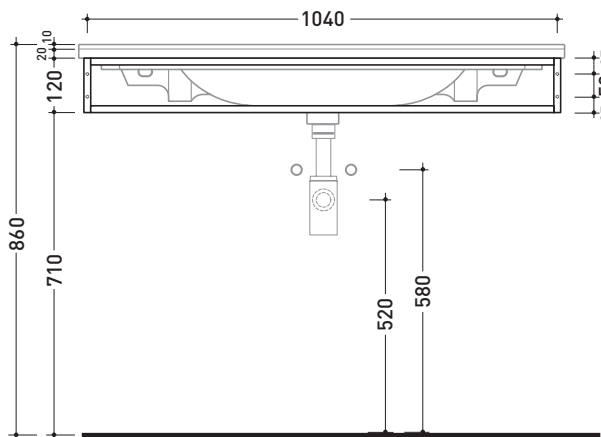

## BM105S Bloom 105

Wall hung metal towel rail  
suitable for consolle Bloom 105

Complements: Console Bloom 105 (BM105L)  
Line taps basin: ONE - NOKÈ - SI - FOLD - X1  
Line accessories: TWO - HOOP - NOKÈ - FOLD

Technical accessories: Chrome siphon (SIFL/CR) - Telescopic chrome siphon (SIFL066)  
Mat black basin siphon (SIFLNE)

Package dim. | Weight **3,4 kg** | Pz. Pallet n°

CE

vista zenitale / zenital view

assonometria / axonometry

vista frontale / frontal view

sezione longitudinale / section

sizes in mm

METAL: glossy finish

chrome

matt finish

black