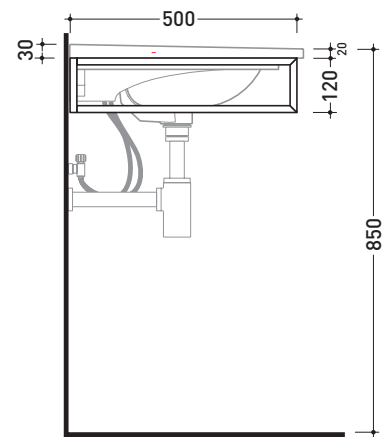

## BM105S Bloom 105

Wall hung metal towel rail  
suitable for consolle Bloom 105

Complements: Console Bloom 105 (BM105L)  
Line taps basin: ONE - NOKÈ - SI - FOLD - X1  
Line accessories: TWO - HOOP - NOKÈ - FOLD

Technical accessories: Chrome siphon (SIFL/CR) - Telescopic chrome siphon (SIFL066)  
Mat black basin siphon (SIFLNE)

Package dim. | Weight **3,4 kg** | Pz. Pallet n°

CE

vista zenitale / zenital view

assonometria / axonometry

vista frontale / frontal view

sezione longitudinale / section

sizes in mm

METAL: glossy finish

chrome

matt finish

black