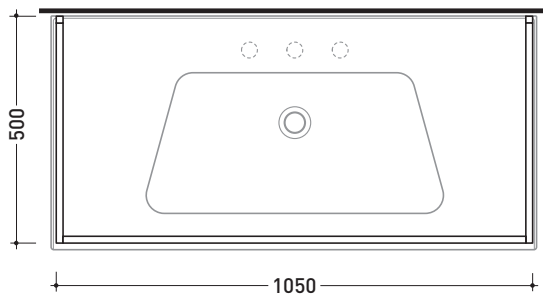

## BM105S Bloom 105

Wall hung metal towel rail  
suitable for consolle Bloom 105

Complements: Console Bloom 105 (BM105L)  
Line taps basin: ONE - NOKÈ - SI - FOLD - X1  
Line accessories: TWO - HOOP - NOKÈ - FOLD

Technical accessories: Chrome siphon (SIFL/CR) - Telescopic chrome siphon (SIFL066)  
Mat black basin siphon (SIFLNE)

Package dim. | Weight **3,4 kg** | Pz. Pallet n°

CE

vista zenitale / zenital view

assonometria / axonometry

vista frontale / frontal view

sezione longitudinale / section

sizes in mm

METAL: glossy finish

chrome

matt finish

black