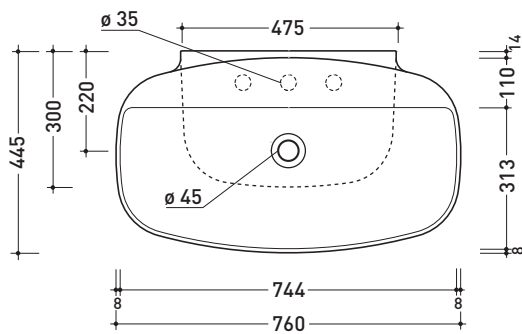

ND75PR Nudaslim 75

Countertop - wall hung basin 75 cm with tap ledge

•WITH OVERFLOW •ARRANGED FOR THREE HOLES TAP

Complements: **Box wall hung vanity units depth 37 cm**
Line taps basin: ONE - NOKÈ - FOLD - X1
Line accessories: TWO - HOOP - NOKÈ - FOLD

Package dim. | Weight **16,5 kg** | Pz. Pallet n° **12**

CE UNI EN 14688 - CL20 Dop-No14688

vista zenitale / zenital view

foro consigliato sul piano
suggested hole on the top

vista zenitale / zenital view

vista frontale / frontal view

sezione longitudinale / section

sizes in mm

Please consider a 2% tolerance on indicated measurements

CERAMIC: glossy finish

matt finish