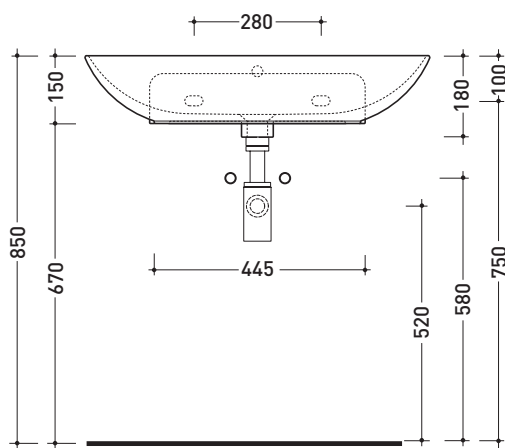

ND75PR Nudaslim 75

Countertop - wall hung basin 75 cm with tap ledge

•WITH OVERFLOW •ARRANGED FOR THREE HOLES TAP

Complements: **Box wall hung vanity units depth 37 cm**
Line taps basin: ONE - NOKÈ - FOLD - X1
Line accessories: TWO - HOOP - NOKÈ - FOLD

Package dim. | Weight **16,5 kg** | Pz. Pallet n° **12**

CE UNI EN 14688 - CL20 Dop-No14688

vista zenitale / zenital view

foro consigliato sul piano
suggested hole on the top

vista zenitale / zenital view

vista frontale / frontal view

sezione longitudinale / section

sizes in mm

Please consider a 2% tolerance on indicated measurements

CERAMIC: glossy finish

matt finish