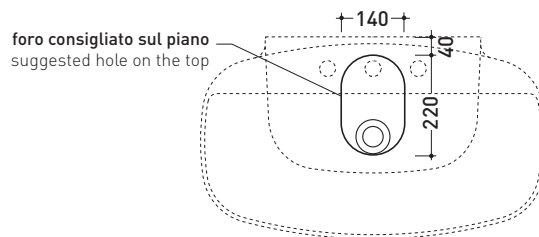

ND75PR Nudaslim 75

Countertop - wall hung basin 75 cm with tap ledge

•WITH OVERFLOW •ARRANGED FOR THREE HOLES TAP

Complements: **Box wall hung vanity units depth 37 cm**
Line taps basin: ONE - NOKÈ - FOLD - X1
Line accessories: TWO - HOOP - NOKÈ - FOLD

Technical accessories: **Chrome siphon (SIFL/CR) - Telescopic chrome siphon (SIFL066)**
Stop & Go drain (PLSG)
Two piece set chrome tap filters (RF026)
CERAMIC Stop & Go drain (PLCE)
Fixing kit for wall (9002)

Package dim. | Weight **16,5 kg** | Pz. Pallet n° **12**

CE UNI EN 14688 - CL20 Dop-No14688

vista zenitale / zenital view

foro consigliato sul piano
suggested hole on the top

vista zenitale / zenital view

vista frontale / frontal view

sezione longitudinale / section

sizes in mm

Please consider a 2% tolerance on indicated measurements

CERAMIC: glossy finish

matt finish