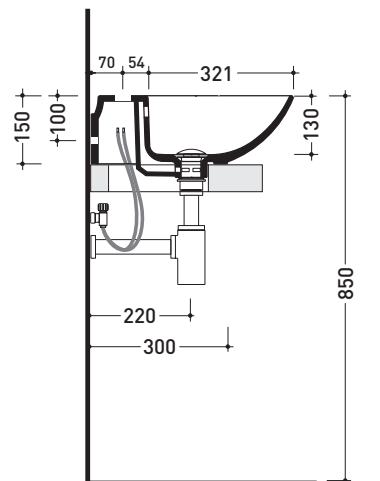

ND75PR Nudaslim 75

Countertop - wall hung basin 75 cm with tap ledge

•WITH OVERFLOW •ARRANGED FOR THREE HOLES TAP

Complements: **Box wall hung vanity units depth 37 cm**
Line taps basin: ONE - NOKÈ - FOLD - X1
Line accessories: TWO - HOOP - NOKÈ - FOLD

Package dim. | Weight **16,5 kg** | Pz. Pallet n° **12**

CE UNI EN 14688 - CL20 Dop-No14688

vista zenitale / zenital view

foro consigliato sul piano
suggested hole on the top

vista zenitale / zenital view

vista frontale / frontal view

sezione longitudinale / section

sizes in mm

Please consider a 2% tolerance on indicated measurements

CERAMIC: glossy finish

matt finish