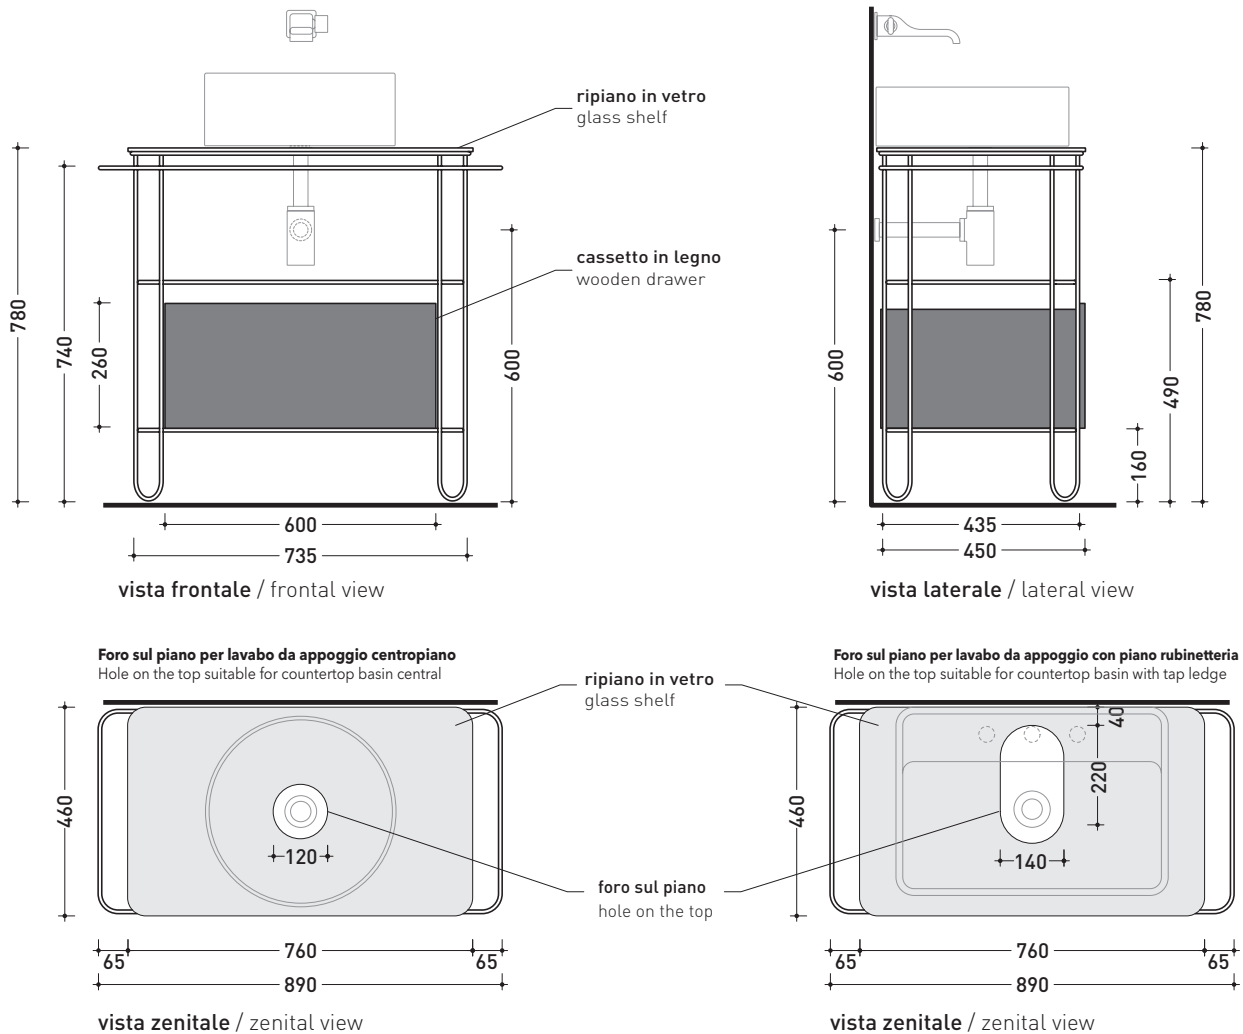

design **ALESSIO PINTO**

FI75SC Filo 75

Varnished stainless steel structure with mat glass shelf and lacquered wood drawer suitable for countertop basins

Complements: **COUNTERTOP BASINS CENTRAL-TOP:**

App 40 (AP40A) - App 62 (AP62A) - Boll 42 (BL42L) - Boll 56 (BL56L)
- Bonola 46 (BN46A) - Doppio Zero (DZ46L) - Flag 40 (FG40A) - Flag 50 (FG50A) - Miniwash 40 (MWL40) - Miniwash 48 (MWL48) - Miniwash 60 (MWL60) - Nile 40 (NL40A) - Nile 62 (NL62A) - NudaSlim 60 (ND60A) - Pass 62 (PS62C) - Pass 65 (PS65AT) - Roll 44 (RL44L) - Roll 56 (RL56L) - TwinSet Slim (TW42C)

COUNTERTOP BASINS WITH TAP LEDGE:

Flag 64 (FG64L) - Miniwash 60 (MW60PR) - Monò 54 (MN54L) - NudaSlim 60 (ND60PR) - NudaSlim 60 (ND60L)

Technical accessories: **Mat black siphon (SIFLNE)**

Package dim. cm | Weight **48 kg** | Pz. Pallet n° -

CE

sizes in mm

STAINLESS STEEL: matt finish

black

GLAS: matt finish

black