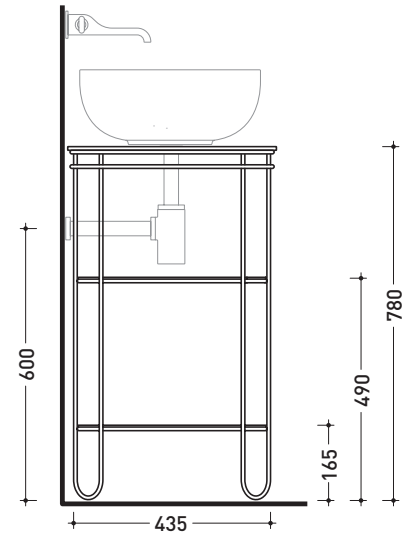

design **ALESSIO PINTO**

2020

FI75SV Filo 75

Varnished stainless steel structure with mat glass shelves suitable for countertop basins

Complements: **COUNTERTOP BASINS CENTRAL-TOP:**
 App 40 (AP40A) - App 62 (AP62A) - Boll 42 (BL42L) - Boll 56 (BL56L)
 - Bonola 46 (BN46A) - Doppio Zero (DZ46L) - Flag 40 (FG40A) - Flag 50 (FG50A) - Miniwash 40 (MWL40) - Miniwash 48 (MWL48) - Miniwash 60 (MWL60) - Nile 40 (NL40A) - Nile 62 (NL62A) - NudaSlim 60 (ND60A) - Pass 62 (PS62C) - Pass 65 (PS65AT) - Roll 44 (RL44L) - Roll 56 (RL56L) - TwinSet Slim (TW42C)
COUNTERTOP BASINS WITH TAP LEDGE:
 Flag 64 (FG64L) - Miniwash 60 (MW60PR) - Monò 54 (MN54L) - NudaSlim 60 (ND60PR) - NudaSlim 60 (ND60L)

Technical accessories: **Mat black siphon (SIFLNE)**

Package dim. cm | Weight **26 kg** | Pz. Pallet n° -

CE

vista frontale / frontal view

vista laterale / lateral view

vista zenitale / zenital view

vista zenitale / zenital view

sizes in mm

STAINLESS STEEL: matt finish

black

GLAS: matt finish

black

design **ALESSIO PINTO**

FI75SC Filo 75

Varnished stainless steel structure with mat glass shelf and lacquered wood drawer suitable for countertop basins