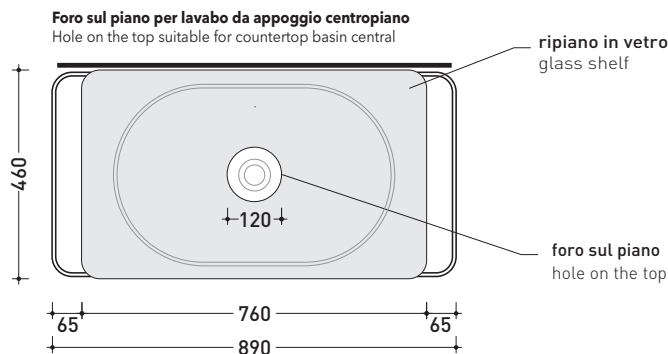

design **ALESSIO PINTO**

2020

FI75SV Filo 75

Varnished stainless steel structure with mat glass shelves suitable for countertop basins

Complements: **COUNTERTOP BASINS CENTRAL-TOP:**
 App 40 (AP40A) - App 62 (AP62A) - Boll 42 (BL42L) - Boll 56 (BL56L)
 - Bonola 46 (BN46A) - Doppio Zero (DZ46L) - Flag 40 (FG40A) - Flag 50 (FG50A) - Miniwash 40 (MWL40) - Miniwash 48 (MWL48) - Miniwash 60 (MWL60) - Nile 40 (NL40A) - Nile 62 (NL62A) - NudaSlim 60 (ND60A) - Pass 62 (PS62C) - Pass 65 (PS65AT) - Roll 44 (RL44L) - Roll 56 (RL56L) - TwinSet Slim (TW42C)
COUNTERTOP BASINS WITH TAP LEDGE:
 Flag 64 (FG64L) - Miniwash 60 (MW60PR) - Monò 54 (MN54L) - NudaSlim 60 (ND60PR) - NudaSlim 60 (ND60L)

Technical accessories: **Mat black siphon (SIFLNE)**

Package dim. cm | Weight **26 kg** | Pz. Pallet n° -

CE

vista frontale / frontal view

vista laterale / lateral view

vista zenitale / zenital view

vista zenitale / zenital view

sizes in mm

STAINLESS STEEL: matt finish

black

GLAS: matt finish

black

design **ALESSIO PINTO**

FI75SC Filo 75

Varnished stainless steel structure with mat glass shelf and lacquered wood drawer suitable for countertop basins