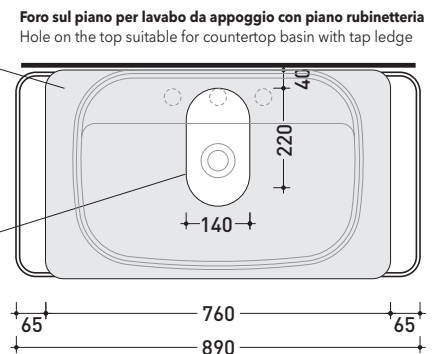

design **ALESSIO PINTO**

2020

FI75SV Filo 75

Varnished stainless steel structure with mat glass shelves suitable for countertop basins

Complements: **COUNTERTOP BASINS CENTRAL-TOP:**
 App 40 (AP40A) - App 62 (AP62A) - Boll 42 (BL42L) - Boll 56 (BL56L)
 - Bonola 46 (BN46A) - Doppio Zero (DZ46L) - Flag 40 (FG40A) - Flag 50 (FG50A) - Miniwash 40 (MWL40) - Miniwash 48 (MWL48) - Miniwash 60 (MWL60) - Nile 40 (NL40A) - Nile 62 (NL62A) - NudaSlim 60 (ND60A) - Pass 62 (PS62C) - Pass 65 (PS65AT) - Roll 44 (RL44L) - Roll 56 (RL56L) - TwinSet Slim (TW42C)
COUNTERTOP BASINS WITH TAP LEDGE:
 Flag 64 (FG64L) - Miniwash 60 (MW60PR) - Monò 54 (MN54L) - NudaSlim 60 (ND60PR) - NudaSlim 60 (ND60L)

Technical accessories: **Mat black siphon (SIFLNE)**

Package dim. cm | Weight **26 kg** | Pz. Pallet n° -

CE

vista frontale / frontal view

vista laterale / lateral view

vista zenitale / zenital view

vista zenitale / zenital view

sizes in mm

STAINLESS STEEL: matt finish

black

GLAS: matt finish

black

design **ALESSIO PINTO**

FI75SC Filo 75

Varnished stainless steel structure with mat glass shelf and lacquered wood drawer suitable for countertop basins