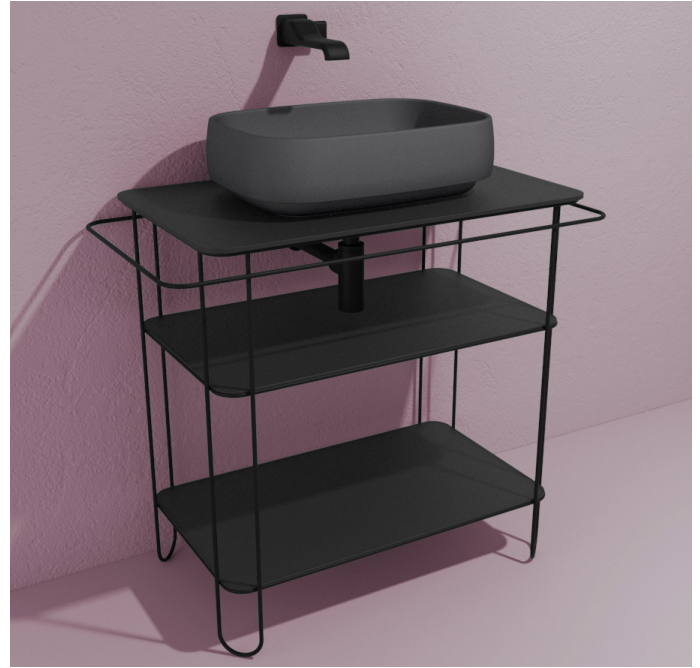

design **ALESSIO PINTO**

2020

FI60SV Filo 60

Varnished stainless steel structure with mat glass shelves suitable for countertop basins

Complements: **Countertop basins:**
App 40 (AP40A) - **Boll 42** (BL42L) - **Boll 56** (BL56L) - **Bonola 46** (BN46A) - **Doppio Zero** (DZ46L) - **Flag 40** (FG40A) - **Flag 50** (FG50A) - **Miniwash 40** (MWL40) - **Miniwash 48** (MWL48) - **Nile 40** (NL40A) - **NudaSlim 60** (ND60A) - **Roll 44** (RL44L) - **Roll 56** (RL56L) - **TwinSet Slim** (TW42C)

design **ALESSIO PINTO**

2020

FI75SV Filo 75

Varnished stainless steel structure with mat glass shelves suitable for countertop basins

Complements: **COUNTERTOP BASINS CENTRAL-TOP:**
 App 40 (AP40A) - App 62 (AP62A) - Boll 42 (BL42L) - Boll 56 (BL56L)
 - Bonola 46 (BN46A) - Doppio Zero (DZ46L) - Flag 40 (FG40A) - Flag 50 (FG50A) - Miniwash 40 (MWL40) - Miniwash 48 (MWL48) - Miniwash 60 (MWL60) - Nile 40 (NL40A) - Nile 62 (NL62A) - NudaSlim 60 (ND60A) - Pass 62 (PS62C) - Pass 65 (PS65AT) - Roll 44 (RL44L) - Roll 56 (RL56L) - TwinSet Slim (TW42C)
COUNTERTOP BASINS WITH TAP LEDGE:
 Flag 64 (FG64L) - Miniwash 60 (MW60PR) - Monò 54 (MN54L) - NudaSlim 60 (ND60PR) - NudaSlim 60 (ND60L)

Technical accessories: **Mat black siphon (SIFLNE)**

Package dim. cm | Weight **26 kg** | Pz. Pallet n° -

CE

vista frontale / frontal view

vista laterale / lateral view

vista zenitale / zenital view

vista zenitale / zenital view

sizes in mm

STAINLESS STEEL: matt finish

black

GLAS: matt finish

black

design **ALESSIO PINTO**

FI75SC Filo 75

Varnished stainless steel structure with mat glass shelf and lacquered wood drawer suitable for countertop basins