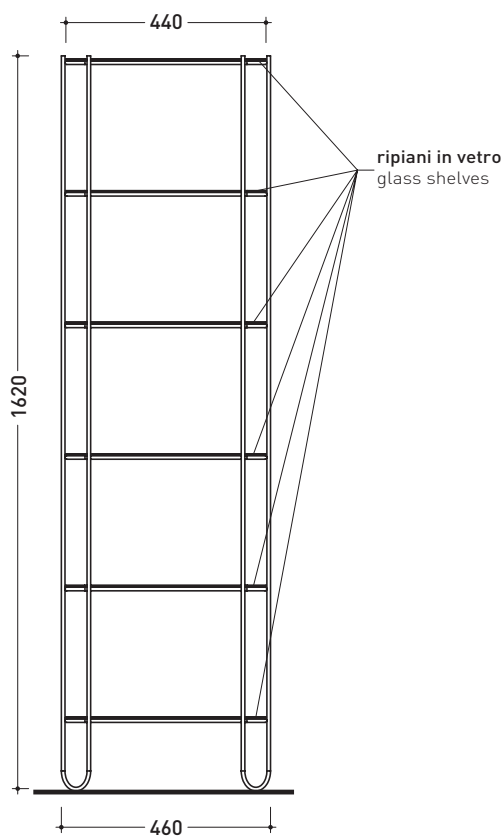

FI46SV Filo 46

Varnished stainless steel shelf with six mat glass shelves

Package dim. **cm**

Weight **22 kg**

Pz. Pallet n° -

CE

vista frontale / frontal view

vista laterale / lateral view

vista zenitale / zenital view

sizes in mm

STAINLESS STEEL: matt finish

GLAS: matt finish

black

black