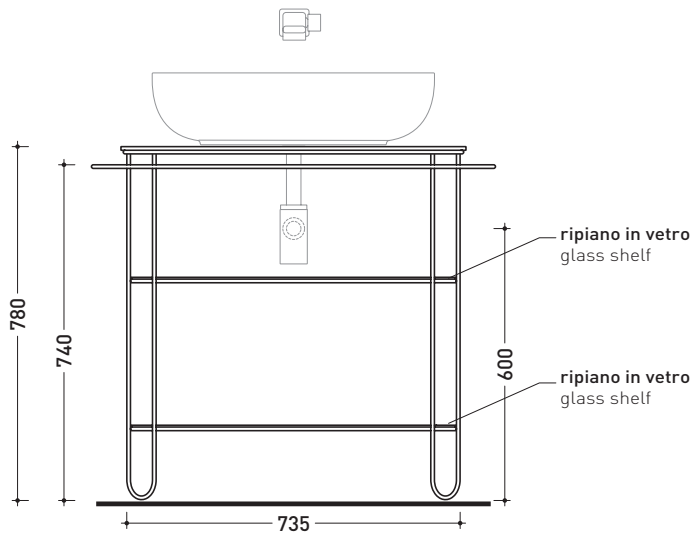

design **ALESSIO PINTO**

2020

FI75SV Filo 75

Varnished stainless steel structure with mat glass shelves suitable for countertop basins

Complements: **COUNTERTOP BASINS CENTRAL-TOP:**
 App 40 (AP40A) - App 62 (AP62A) - Boll 42 (BL42L) - Boll 56 (BL56L)
 - Bonola 46 (BN46A) - Doppio Zero (DZ46L) - Flag 40 (FG40A) - Flag 50 (FG50A) - Miniwash 40 (MWL40) - Miniwash 48 (MWL48) - Miniwash 60 (MWL60) - Nile 40 (NL40A) - Nile 62 (NL62A) - NudaSlim 60 (ND60A) - Pass 62 (PS62C) - Pass 65 (PS65AT) - Roll 44 (RL44L) - Roll 56 (RL56L) - TwinSet Slim (TW42C)
COUNTERTOP BASINS WITH TAP LEDGE:
 Flag 64 (FG64L) - Miniwash 60 (MW60PR) - Monò 54 (MN54L) - NudaSlim 60 (ND60PR) - NudaSlim 60 (ND60L)

Technical accessories: **Mat black siphon (SIFLNE)**

Package dim. cm | Weight **26 kg** | Pz. Pallet n° -

CE

vista frontale / frontal view

vista laterale / lateral view

vista zenitale / zenital view

vista zenitale / zenital view