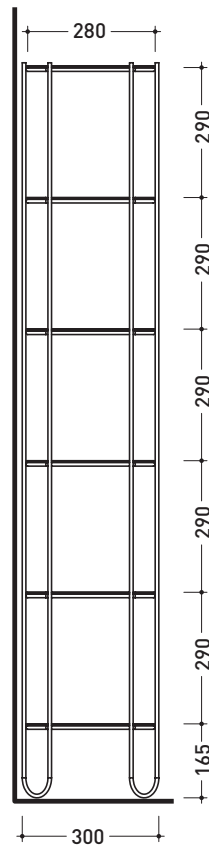

Technical accessories: **Mat black siphon (SIFLNE)**

Package dim. cm | Weight **26 kg** | Pz. Pallet n° -

CE

vista frontale / frontal view

vista laterale / lateral view

vista zenitale / zenital view

vista zenitale / zenital view

COUNTERTOP BASINS WITH TAP LEDGE:

Flag 64 (FG64L) - Miniwash 60 (MW60PR) - Monò 54 (MN54L) - NudaSlim 60 (ND60PR) - NudaSlim 60 (ND60L)

Technical accessories: **Mat black siphon (SIFLNE)**

Package dim. cm | Weight **48 kg** | Pz. Pallet n° -

FI46SV Filo 46

Varnished stainless steel shelf with six mat glass shelves

Package dim. **cm**

Weight **22 kg**

Pz. Pallet n° -

CE

vista frontale / frontal view

vista laterale / lateral view

vista zenitale / zenital view

sizes in mm

STAINLESS STEEL: matt finish

GLAS: matt finish

black

black