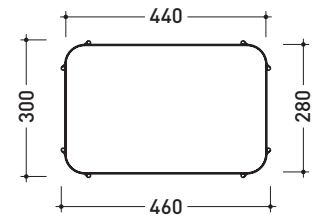

FI46SV Filo 46

Varnished stainless steel shelf with six mat glass shelves

Package dim. **cm**

Weight **22 kg**

Pz. Pallet n° -

CE

vista frontale / frontal view

vista laterale / lateral view

vista zenitale / zenital view

sizes in mm

STAINLESS STEEL: matt finish

GLAS: matt finish

black

black