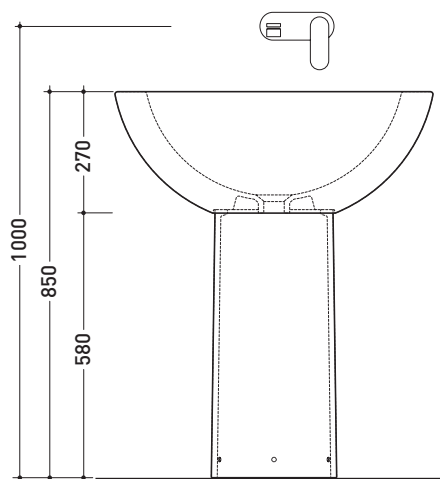

Package dim. basin	69,5 x 28 x 71 cm	Weight 30 kg	Pz. Pallet n° 10
--------------------	-------------------	--------------	------------------

Package dim. pedestal	28 x 28 x 60,5 cm	Weight 14,7 kg	Pz. Pallet n° 24
-----------------------	-------------------	----------------	------------------

CE UNI EN 14688 - CL00 Dop-No14688

vista zenitale / zenital view

vista zenitale / zenital view

allaccio scarico tramite raccordo tecnico per lavabo in PP 40/50 mm con morsetto
 drainage connection: use a PP 40/50 mm connector for washbasin with holdfast

vista frontale / frontal view

sezione longitudinale / section

pielletta per lavabo stop & go 1" 1/4 (non inclusa)
 stop&go drain for washbasin 1" 1/4 (not included)

art. FMT/SIF gruppo sifone per lavabo 1" 1/4 - 40 mm (in dotazione)
 siphon kit for washbasin 1" 1/4 - 40 mm (included in the box)

sizes in mm

Please consider a 2% tolerance on indicated measurements

CERAMIC: glossy finish

matt finish