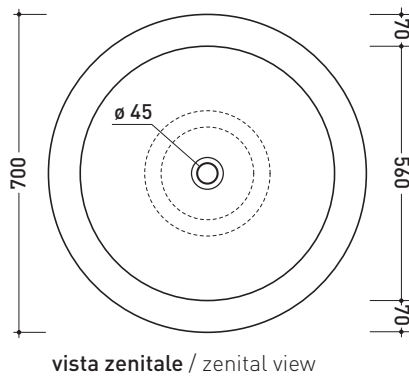

design GIULIO CAPPELLINI

2005

FN70L + FN70C Fonte 70

Basin 70 cm suitable for pedestal
(floor fixing kit art. 9005 and siphon art. FMT/SIF included)

• WITHOUT OVERFLOW • WITHOUT TAP LEDGE

Complements: **Line taps basin:** ONE - NOKÉ - SI - X1
Line accessories: TWO - HOOP - NOKÉ - FOLD

Package dim. basin	69,5 x 28 x 71 cm	Weight 30 kg	Pz. Pallet n° 10
--------------------	-------------------	--------------	------------------

Package dim. pedestal	28 x 28 x 60,5 cm	Weight 14,7 kg	Pz. Pallet n° 24
-----------------------	-------------------	----------------	------------------

CE UNI EN 14688 - CL00 Dop-No14688

vista zenitale / zenital view

vista zenitale / zenital view

allaccio scarico tramite raccordo tecnico per lavabo in PP 40/50 mm con morsetto
 drainage connection: use a PP 40/50 mm connector for washbasin with holdfast

sizes in mm

Please consider a 2% tolerance on indicated measurements

CERAMIC: glossy finish

matt finish