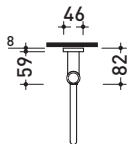

design **LORENZO DAMIANI**

2010

FL2561

Hand-shower with wall bracket

Complements: **Line accessories FOLD**

Package dim. 20 x 20 x 10 cm | Weight 1 kg | Pz. Pallet n° -

vista zenitale / zenital view

vista frontale / frontal view

vista laterale / lateral view

sizes in mm

BRASS: glossy finish

chrome

art. **FL2561**

sizes in mm