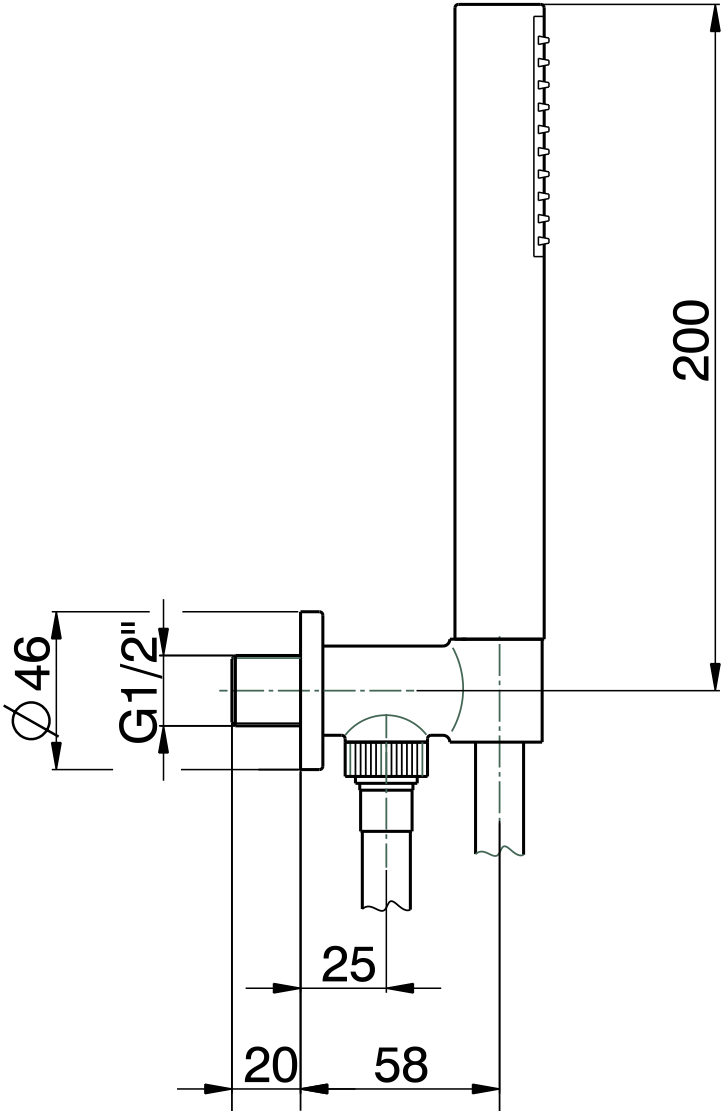

design **LORENZO DAMIANI**

2010

FL2561

Hand-shower with wall bracket

Complements: **Line accessories FOLD**

Package dim. 20 x 20 x 10 cm | Weight 1 kg | Pz. Pallet n° -

vista zenitale / zenital view

vista frontale / frontal view

vista laterale / lateral view

sizes in mm

BRASS: glossy finish

chrome

art. **FL2561**

sizes in mm