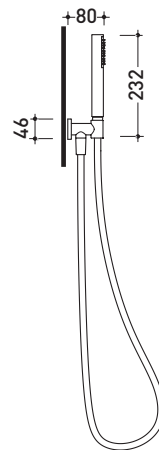

design **LORENZO DAMIANI**

2010

FL2561

Hand-shower with wall bracket

Complements: **Line accessories FOLD**

Package dim. 20 x 20 x 10 cm | Weight 1 kg | Pz. Pallet n° -

vista zenitale / zenital view

vista frontale / frontal view

vista laterale / lateral view

sizes in mm

BRASS: glossy finish

chrome

art. **FL2561**

sizes in mm