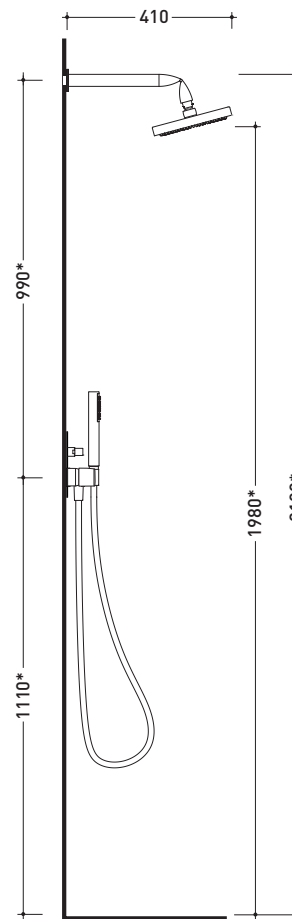

Fold

→ FLAMINIA.

design LORENZO DAMIANI

2010

FL2550

Complete shower set: concealed mixer with inverter, wall-mounted rain head and handshower

Complements: Line accessories FOLD

Package dim.

Weight 4,5 kg

Pz. Pallet n° -

* misure consigliate / suggested measurements

vista frontale / frontal view

vista laterale / lateral view

sizes in mm

BRASS: glossy finish

chrome

art. **FL2550**

sizes in mm