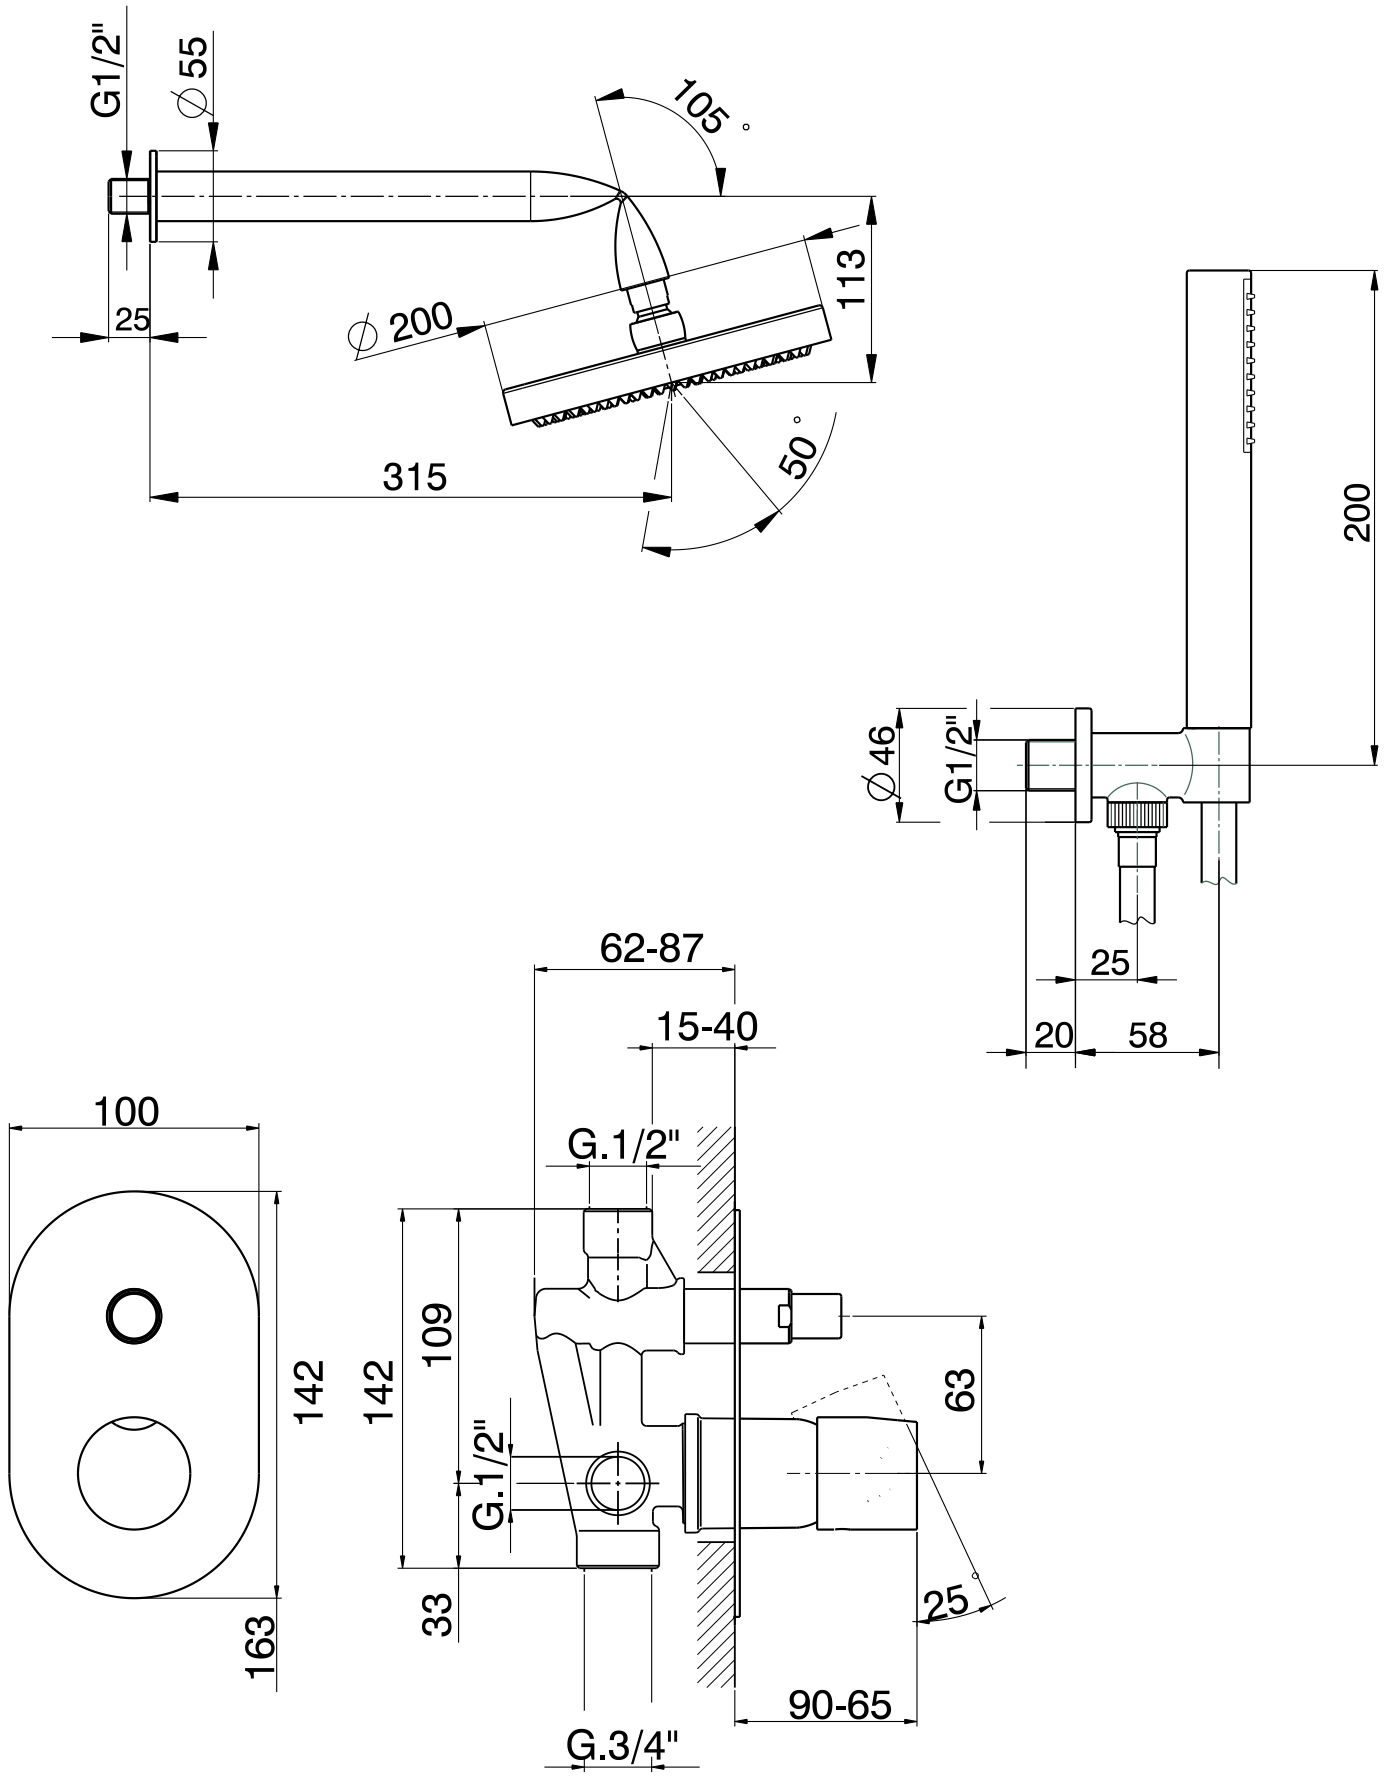

Fold

→ FLAMINIA.

design LORENZO DAMIANI

2010

FL2550

Complete shower set: concealed mixer with inverter, wall-mounted rain head and handshower

Complements: Line accessories FOLD

Package dim.

Weight 4,5 kg

Pz. Pallet n° -

* misure consigliate / suggested measurements

vista frontale / frontal view

vista laterale / lateral view

sizes in mm

BRASS: glossy finish

chrome

art. **FL2550**

sizes in mm