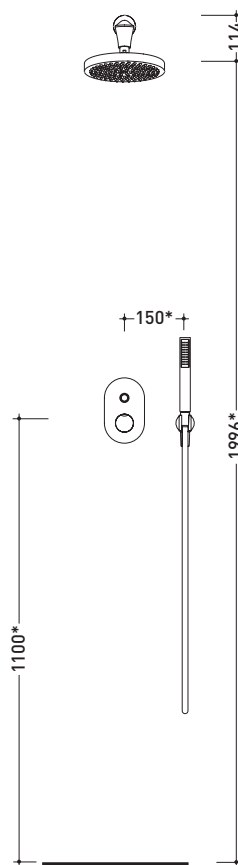

Fold

→ FLAMINIA.

design LORENZO DAMIANI

2010

FL2550

Complete shower set: concealed mixer with inverter, wall-mounted rain head and handshower

Complements: Line accessories FOLD

Package dim.

Weight 4,5 kg

Pz. Pallet n° -

* misure consigliate / suggested measurements

vista frontale / frontal view

vista laterale / lateral view

sizes in mm

BRASS: glossy finish

chrome

art. **FL2550**

sizes in mm