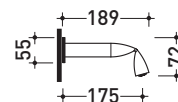

design LORENZO DAMIANI

2010

FL2562

Wall spout

Complements: Line accessories FOLD

Package dim. 28 x 12 x 7 cm | Weight 0,4 kg | Pz. Pallet n° -

vista zenitale / zenital view

vista frontale / frontal view

vista laterale / lateral view

sizes in mm

BRASS: glossy finish

chrome

art. **FL2562**

sizes in mm