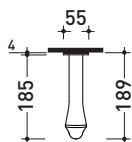

design LORENZO DAMIANI

2010

FL2562

Wall spout

Complements: Line accessories FOLD

Package dim. 28 x 12 x 7 cm | Weight 0,4 kg | Pz. Pallet n° -

vista zenitale / zenital view

vista frontale / frontal view

vista laterale / lateral view

sizes in mm

BRASS: glossy finish

chrome

art. **FL2562**

sizes in mm