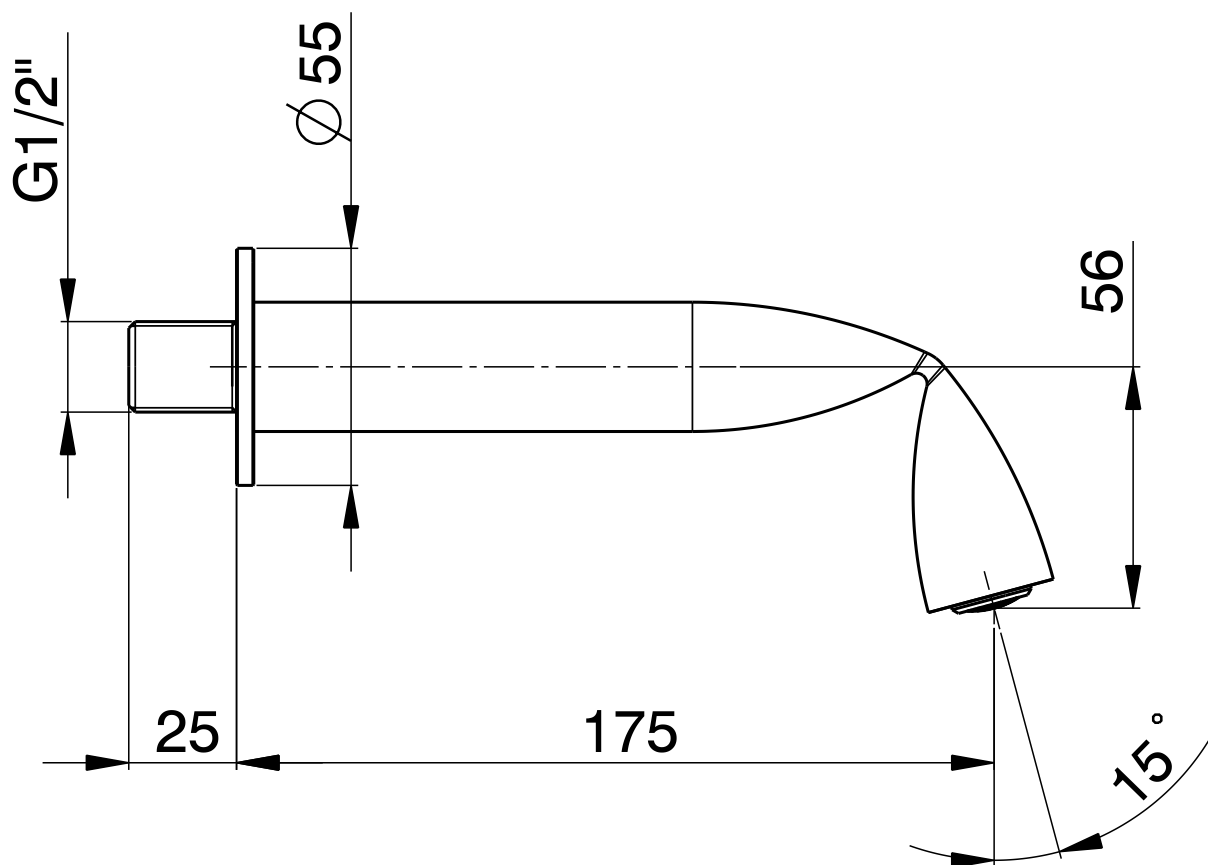

design LORENZO DAMIANI

2010

FL2562

Wall spout

Complements: Line accessories FOLD

Package dim. 28 x 12 x 7 cm | Weight 0,4 kg | Pz. Pallet n° -

vista zenitale / zenital view

vista frontale / frontal view

vista laterale / lateral view

sizes in mm

BRASS: glossy finish

chrome

art. **FL2562**

sizes in mm