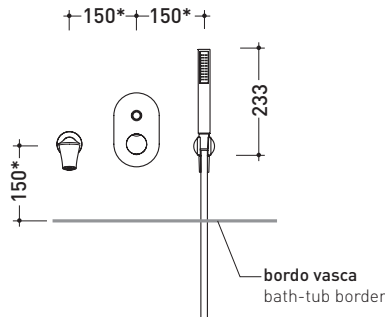

Fold

→ FLAMINIA.

design LORENZO DAMIANI

2010

FL2570

Complete bathtub set: mixer with inverter, wall spout and handshower

Complements: Line accessories FOLD

Package dim.

Weight 3,2 kg

Pz. Pallet n° -

* misure consigliate / suggested measurements

vista zenitale / zenital view

vista frontale / frontal view

vista laterale / lateral view

sizes in mm

BRASS: glossy finish

art. **FL2570**

sizes in mm