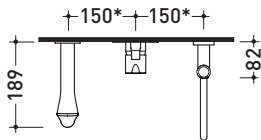

Fold

→ FLAMINIA.

design LORENZO DAMIANI

2010

FL2570

Complete bathtub set: mixer with inverter, wall spout and handshower

Complements: Line accessories FOLD

Package dim.

Weight 3,2 kg

Pz. Pallet n° -

* misure consigliate / suggested measurements

vista zenitale / zenital view

vista frontale / frontal view

vista laterale / lateral view

sizes in mm

BRASS: glossy finish

art. **FL2570**

sizes in mm