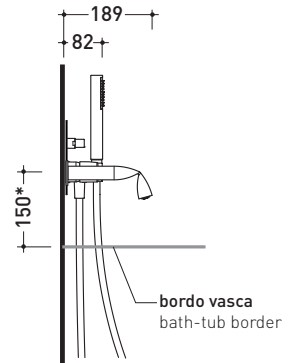

Fold

→ FLAMINIA.

design LORENZO DAMIANI

2010

FL2570

Complete bathtub set: mixer with inverter, wall spout and handshower

Complements: Line accessories FOLD

Package dim.

Weight 3,2 kg

Pz. Pallet n° -

* misure consigliate / suggested measurements

vista zenitale / zenital view

vista frontale / frontal view

vista laterale / lateral view

sizes in mm

BRASS: glossy finish

art. **FL2570**

sizes in mm