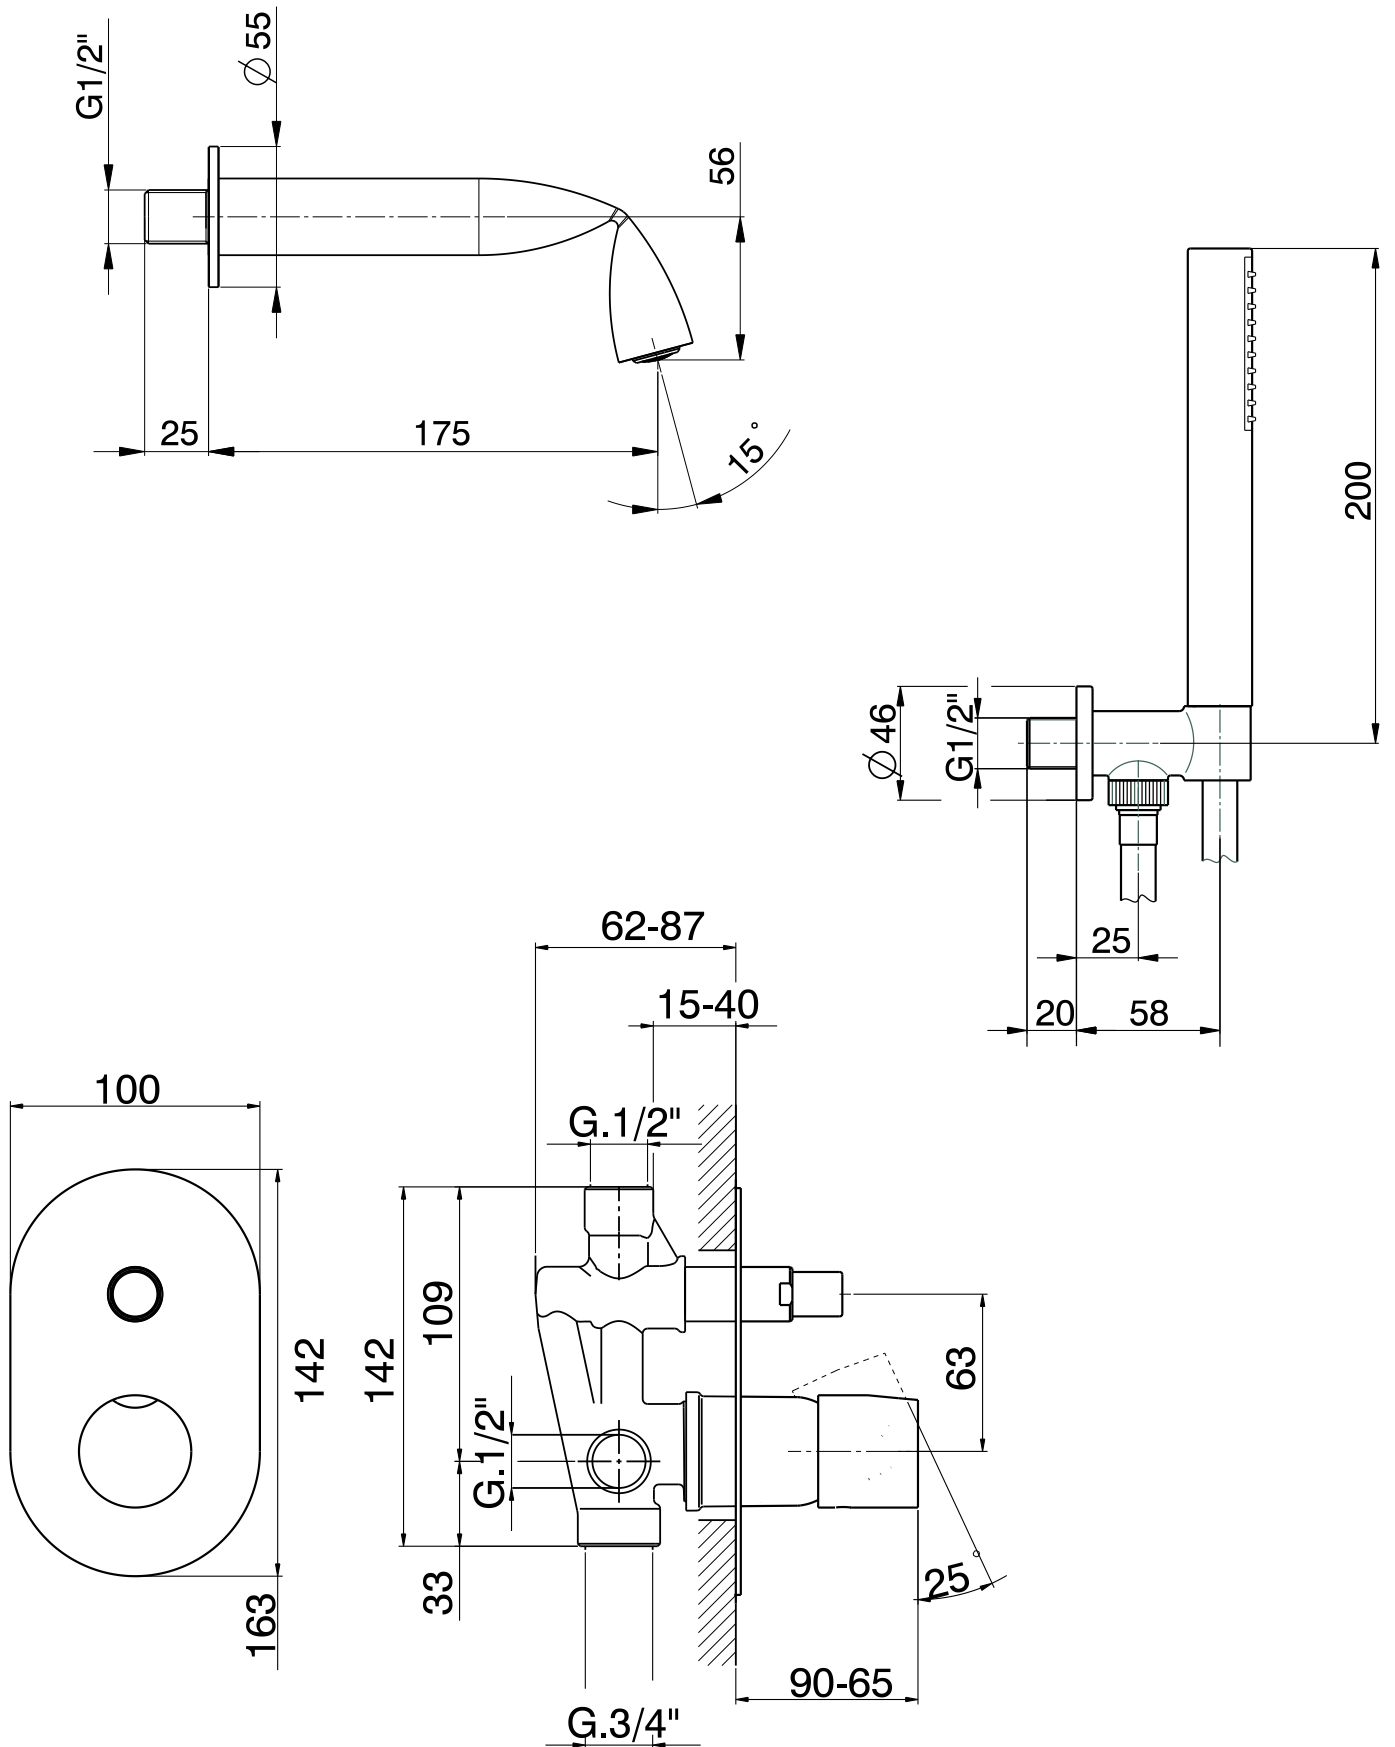

Fold

→ FLAMINIA.

design LORENZO DAMIANI

2010

FL2570

Complete bathtub set: mixer with inverter, wall spout and handshower

Complements: Line accessories FOLD

Package dim.

Weight 3,2 kg

Pz. Pallet n° -

* misure consigliate / suggested measurements

vista zenitale / zenital view

vista frontale / frontal view

vista laterale / lateral view

sizes in mm

BRASS: glossy finish

art. **FL2570**

sizes in mm