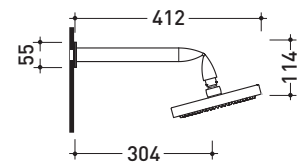

design **LORENZO DAMIANI**

2010

FL2084

Wall-mounted overhead shower

Complements: **Line accessories FOLD**

Package dim. **30 x 30 x 17 cm** | Weight **1,7 kg** | Pz. Pallet n° -

vista zenitale / zenital view

vista frontale / frontal view

vista laterale / lateral view

sizes in mm

BRASS: glossy finish

chrome

art. **FL2084**

sizes in mm