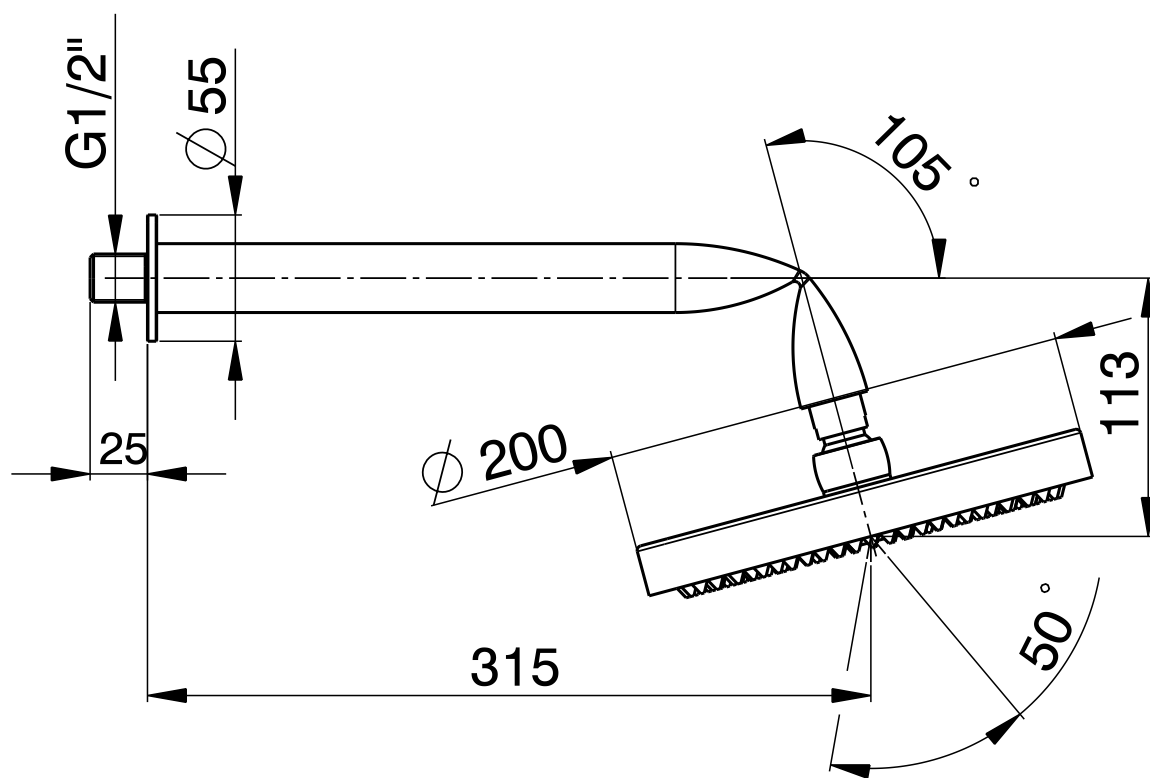

design **LORENZO DAMIANI**

2010

FL2084

Wall-mounted overhead shower

Complements: **Line accessories FOLD**

Package dim. **30 x 30 x 17 cm** | Weight **1,7 kg** | Pz. Pallet n° -

vista zenitale / zenital view

vista frontale / frontal view

vista laterale / lateral view

sizes in mm

BRASS: glossy finish

chrome

art. **FL2084**

sizes in mm