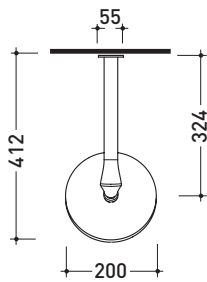

design **LORENZO DAMIANI**

2010

FL2084

Wall-mounted overhead shower

Complements: **Line accessories FOLD**

Package dim. **30 x 30 x 17 cm** | Weight **1,7 kg** | Pz. Pallet n° -

vista zenitale / zenital view

vista frontale / frontal view

vista laterale / lateral view

sizes in mm

BRASS: glossy finish

chrome

art. **FL2084**

sizes in mm