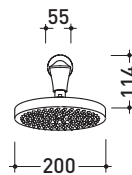

design **LORENZO DAMIANI**

2010

FL2084

Wall-mounted overhead shower

Complements: **Line accessories FOLD**

Package dim. **30 x 30 x 17 cm** | Weight **1,7 kg** | Pz. Pallet n° -

vista zenitale / zenital view

vista frontale / frontal view

vista laterale / lateral view

sizes in mm

BRASS: glossy finish

chrome

art. **FL2084**

sizes in mm