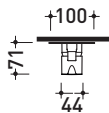

design LORENZO DAMIANI

2010

FL2081

Shower mixer 2 outlets with diverter

Complements: Line accessories FOLD

Package dim. 19 x 19 x 12 cm | Weight 1,7 kg | Pz. Pallet n° -

vista zenitale / zenital view

vista frontale / frontal view

vista laterale / lateral view

sizes in mm

BRASS: glossy finish

chrome

art. **FL2081**

sizes in mm