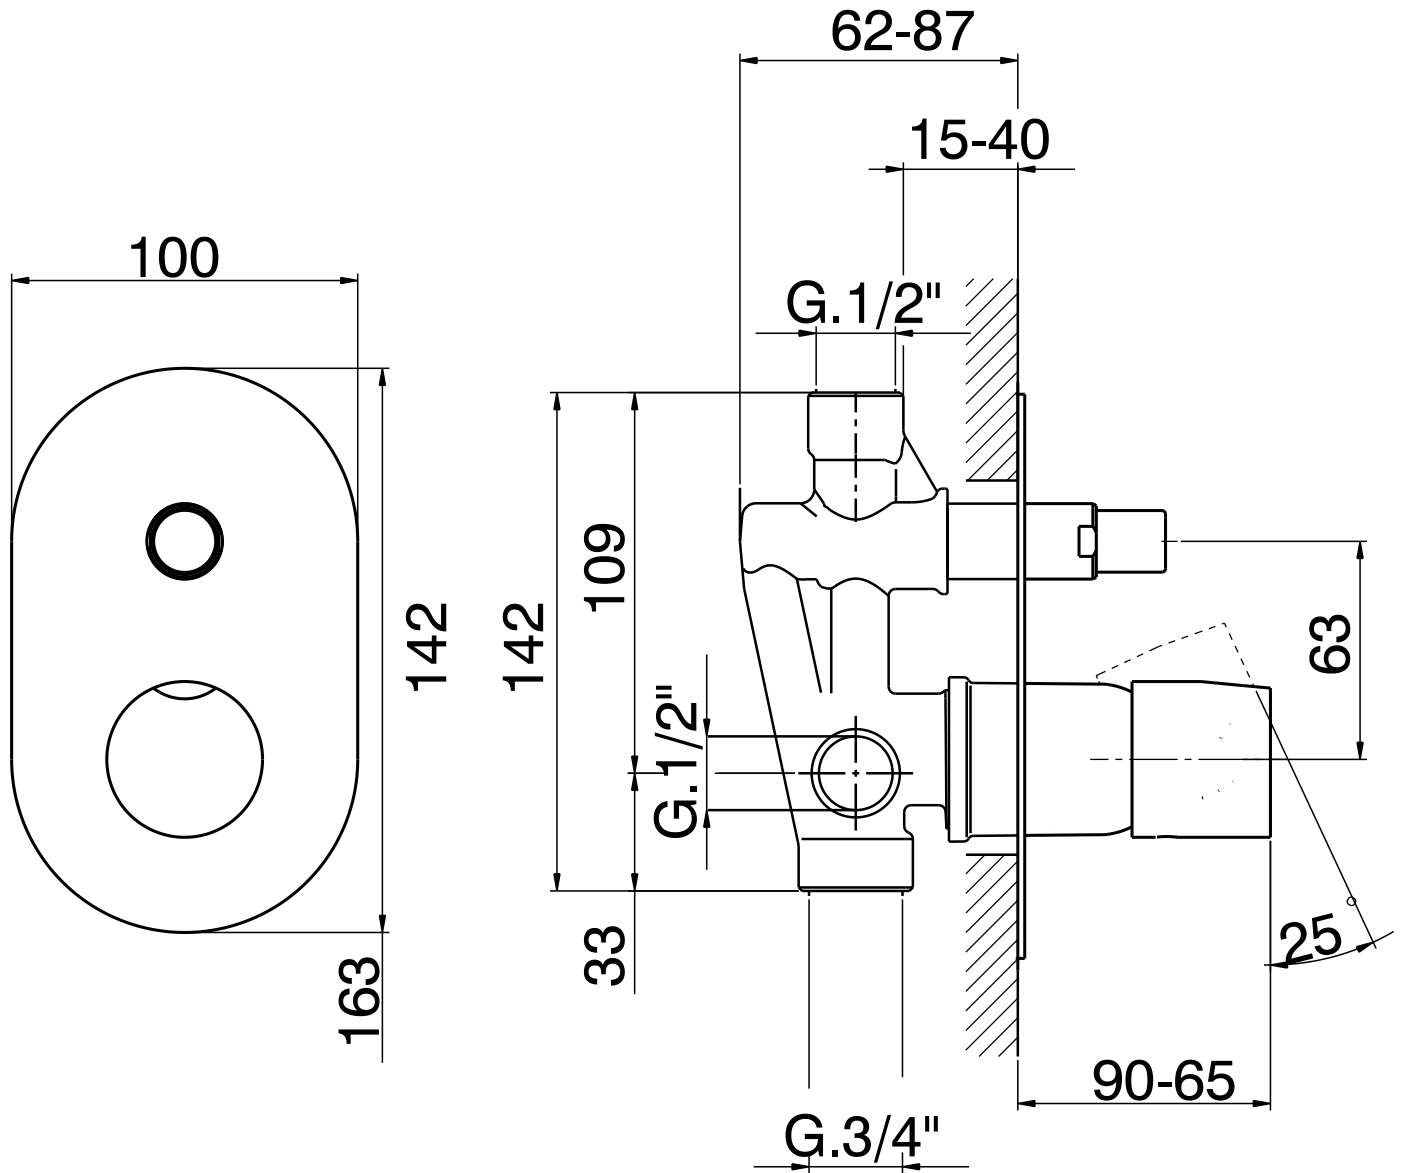

design LORENZO DAMIANI

2010

FL2081

Shower mixer 2 outlets with diverter

Complements: Line accessories FOLD

Package dim. 19 x 19 x 12 cm | Weight 1,7 kg | Pz. Pallet n° -

vista zenitale / zenital view

vista frontale / frontal view

vista laterale / lateral view

sizes in mm

BRASS: glossy finish

chrome

art. **FL2081**

sizes in mm