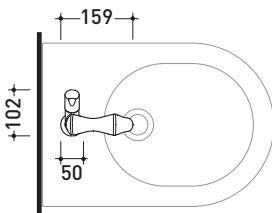

## FL4070

Single lever bidet mixer (stop&go drain included)

Complements: Line accessories FOLD

Package dim. 19 x 19 x 12 cm | Weight 1,7 kg | Pz. Pallet n° -

CE

vista laterale / lateral view

vista frontale / frontal view

vista zenitale / zenital view

sizes in mm

BRASS: glossy finish

chrome

<http://www.ceramicaflaminia.it/en/products/289-fold>

©ceramicaflaminiaspa - All rights reserved. Unauthorized copying, publication, reproduction as well as partial reproduction are prohibited

june 2021

art. **FL4070**

sizes in mm