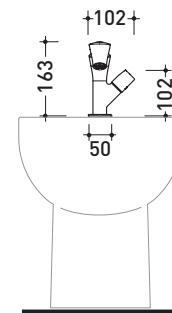

## FL4070

Single lever bidet mixer (stop&go drain included)

Complements: Line accessories FOLD

Package dim. 19 x 19 x 12 cm | Weight 1,7 kg | Pz. Pallet n° -

CE

vista laterale / lateral view

vista frontale / frontal view

vista zenitale / zenital view

sizes in mm

BRASS: glossy finish

chrome

<http://www.ceramicaflaminia.it/en/products/289-fold>

©ceramicaflaminiaspa - All rights reserved. Unauthorized copying, publication, reproduction as well as partial reproduction are prohibited

june 2021

art. **FL4070**

sizes in mm