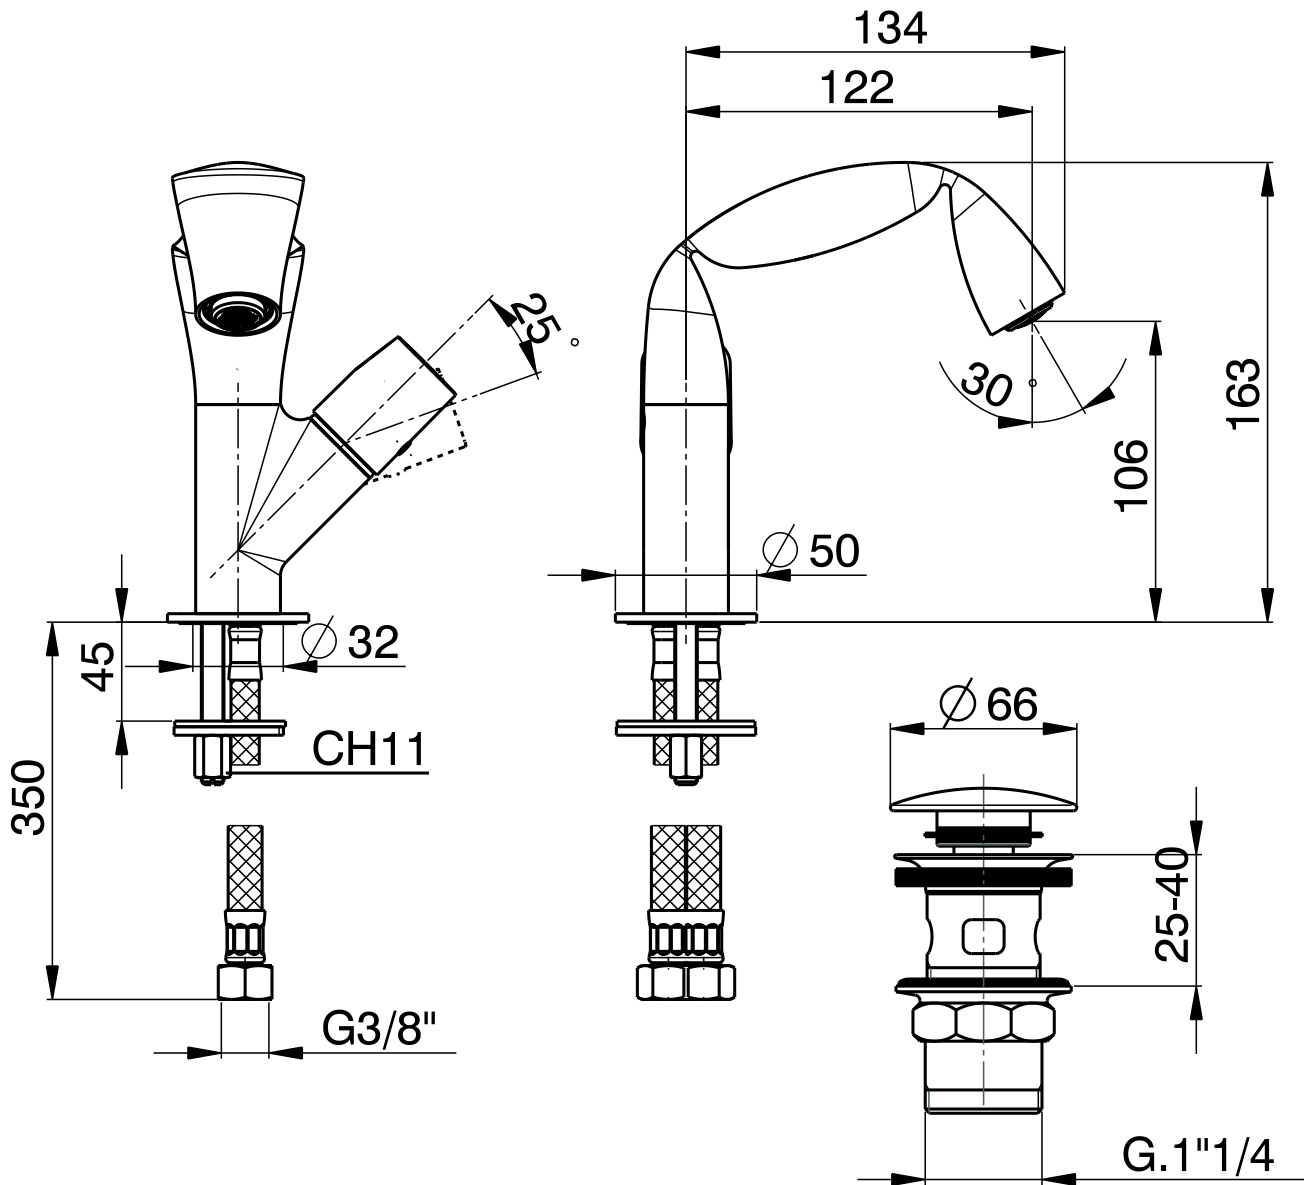

## FL4070

Single lever bidet mixer (stop&go drain included)

Complements: Line accessories FOLD

Package dim. 19 x 19 x 12 cm | Weight 1,7 kg | Pz. Pallet n° -

CE

vista laterale / lateral view

vista frontale / frontal view

vista zenitale / zenital view

sizes in mm

BRASS: glossy finish

chrome

<http://www.ceramicaflaminia.it/en/products/289-fold>

©ceramicaflaminiaspa - All rights reserved. Unauthorized copying, publication, reproduction as well as partial reproduction are prohibited

june 2021

art. **FL4070**

sizes in mm