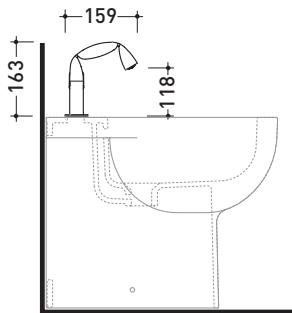

## FL4070

Single lever bidet mixer (stop&go drain included)

Complements: Line accessories FOLD

Package dim. 19 x 19 x 12 cm | Weight 1,7 kg | Pz. Pallet n° -

CE

vista laterale / lateral view

vista frontale / frontal view

vista zenitale / zenital view

sizes in mm

BRASS: glossy finish

chrome

<http://www.ceramicaflaminia.it/en/products/289-fold>

©ceramicaflaminiaspa - All rights reserved. Unauthorized copying, publication, reproduction as well as partial reproduction are prohibited

june 2021

art. **FL4070**

sizes in mm