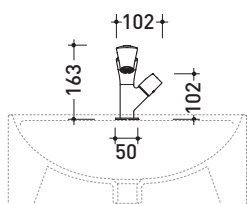

Fold

→ FLAMINIA.

design LORENZO DAMIANI

2010

FL3050

Single lever basin mixer (stop&go drain included)

Complements: Line accessories FOLD

Package dim. 19 x 19 x 12 cm | Weight 1,7 kg | Pz. Pallet n° -

CE

vista frontale / frontal view

vista laterale / lateral view

vista zenitale / zenital view

sizes in mm

BRASS: glossy finish

chrome

<http://www.ceramicaflaminia.it/en/products/289-fold>

©ceramicaflaminiaspa - All rights reserved. Unauthorized copying, publication, reproduction as well as partial reproduction are prohibited

june 2021

art. **FL3050**

sizes in mm