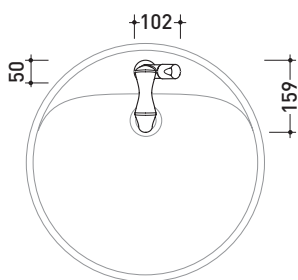

Fold

→ FLAMINIA.

design LORENZO DAMIANI

2010

FL3050

Single lever basin mixer (stop&go drain included)

Complements: Line accessories FOLD

Package dim. 19 x 19 x 12 cm | Weight 1,7 kg | Pz. Pallet n° -

CE

vista frontale / frontal view

vista laterale / lateral view

vista zenitale / zenital view

sizes in mm

BRASS: glossy finish

chrome

<http://www.ceramicaflaminia.it/en/products/289-fold>

©ceramicaflaminiaspa - All rights reserved. Unauthorized copying, publication, reproduction as well as partial reproduction are prohibited

june 2021

art. **FL3050**

sizes in mm