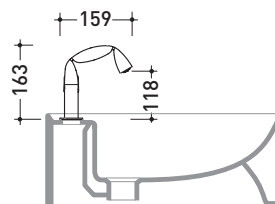

Fold

→ FLAMINIA.

design LORENZO DAMIANI

2010

FL3050

Single lever basin mixer (stop&go drain included)

Complements: Line accessories FOLD

Package dim. 19 x 19 x 12 cm | Weight 1,7 kg | Pz. Pallet n° -

CE

vista frontale / frontal view

vista laterale / lateral view

vista zenitale / zenital view

sizes in mm

BRASS: glossy finish

chrome

<http://www.ceramicaflaminia.it/en/products/289-fold>

©ceramicaflaminiaspa - All rights reserved. Unauthorized copying, publication, reproduction as well as partial reproduction are prohibited

june 2021

art. **FL3050**

sizes in mm