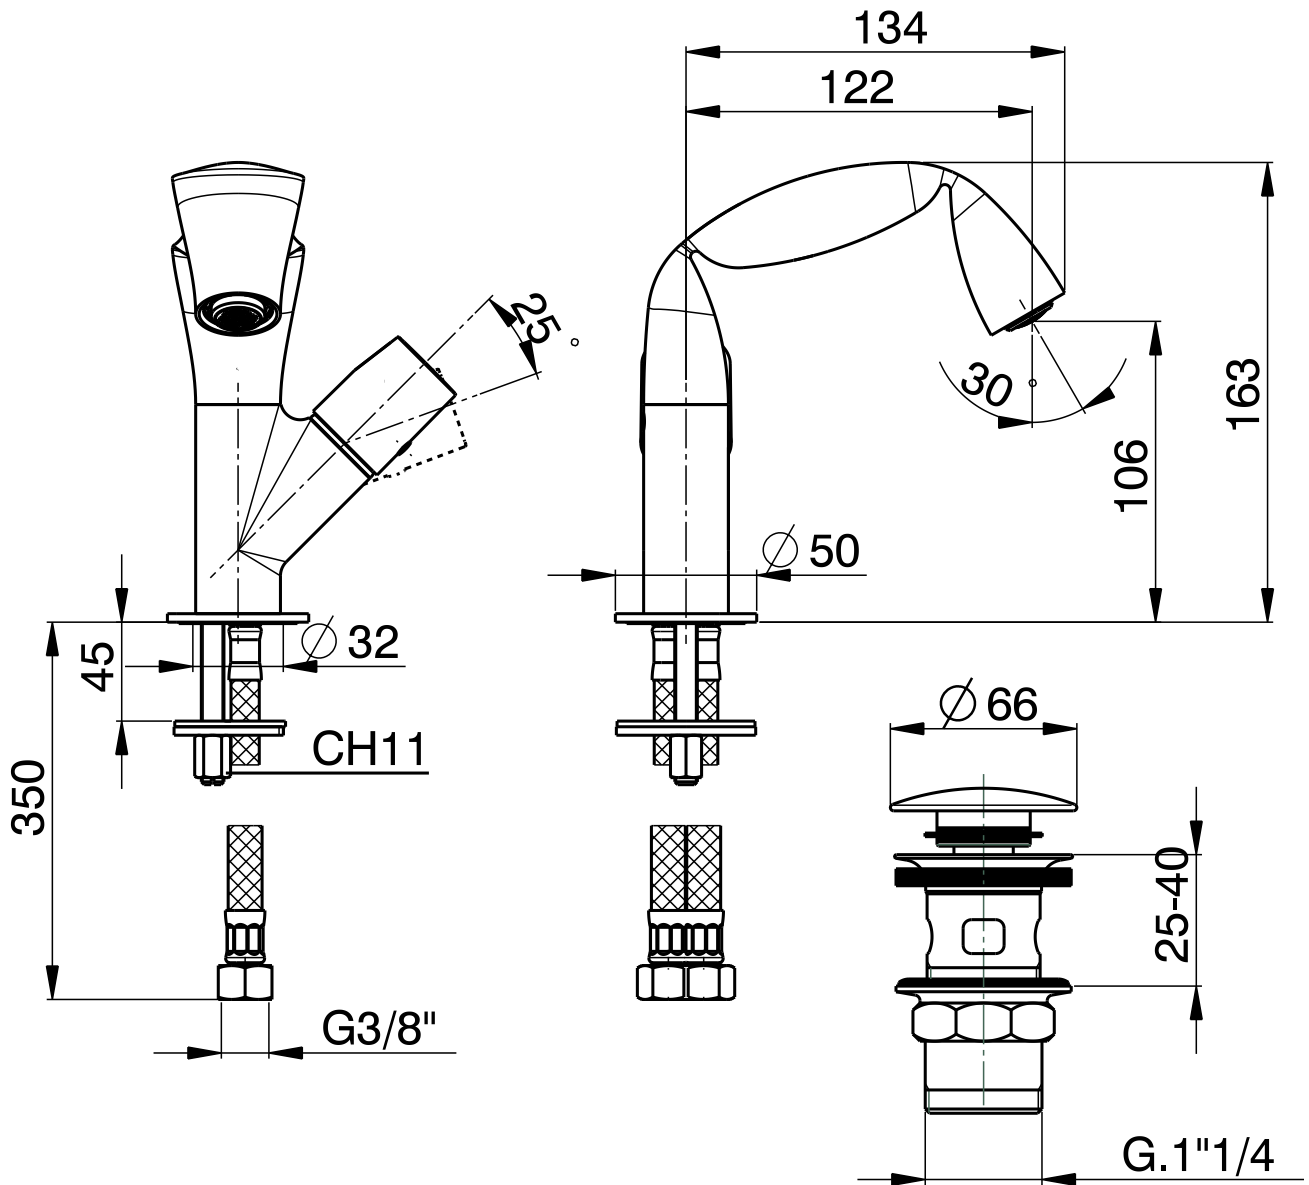

Fold

→ FLAMINIA.

design LORENZO DAMIANI

2010

FL3050

Single lever basin mixer (stop&go drain included)

Complements: Line accessories FOLD

Package dim. 19 x 19 x 12 cm | Weight 1,7 kg | Pz. Pallet n° -

CE

vista frontale / frontal view

vista laterale / lateral view

vista zenitale / zenital view

sizes in mm

BRASS: glossy finish

chrome

<http://www.ceramicaflaminia.it/en/products/289-fold>

©ceramicaflaminiaspa - All rights reserved. Unauthorized copying, publication, reproduction as well as partial reproduction are prohibited

june 2021

art. **FL3050**

sizes in mm