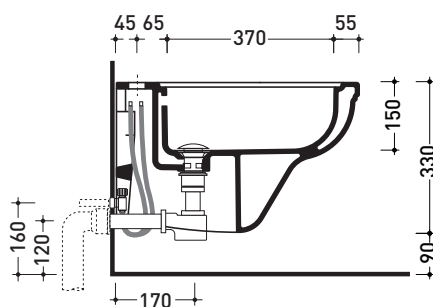

EF218

Wall hung single-hole bidet (fixing kit included art. 9008)

• WITH OVERFLOW

Complements: **Line taps bidet:** EVERGREEN - X1
Line accessories: EVERGREEN

Technical accessories: **Universal fixing bracket for wall hung wc/bidet (41/P)**
Short chrome siphon for bidet (SIFB/CR)
Stop & Go drain (PLSG)
CERAMIC Stop & Go drain (PLCE)
Two piece set chrome tap filters (RF026)

Package dim.

Weight 17,2 kg

Pz. Pallet n° 18

CE UNI EN 14528 - CL20

Dop-No14528

vista zenitale / zenital view

vista laterale / lateral view

sezione longitudinale / section

vista retro / back view

sizes in mm

CERAMIC: glossy finish

white

black

matt finish

milky white

Please consider a 2% tolerance on indicated measurements