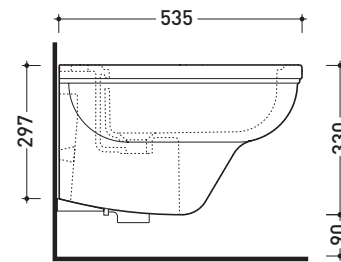

design **FLAMINIA DESIGN TEAM**

2016

EF218

Wall hung single-hole bidet (fixing kit included art. 9008)

• WITH OVERFLOW

Complements: **Line taps bidet:** EVERGREEN - X1
Line accessories: EVERGREEN

Technical accessories: **Universal fixing bracket for wall hung wc/bidet** (41/P)
Short chrome siphon for bidet (SIFB/CR)
Stop & Go drain (PLSG)
CERAMIC Stop & Go drain (PLCE)
Two piece set chrome tap filters (RF026)

Package dim. | Weight **17,2 kg** | Pz. Pallet n° **18**

CE UNI EN 14528 - CL20 Dop-No14528

vista zenitale / zenital view

vista laterale / lateral view

sezione longitudinale / section

vista retro / back view

sizes in mm

Please consider a 2% tolerance on indicated measurements

CERAMIC: glossy finish

matt finish

white

black

milky white