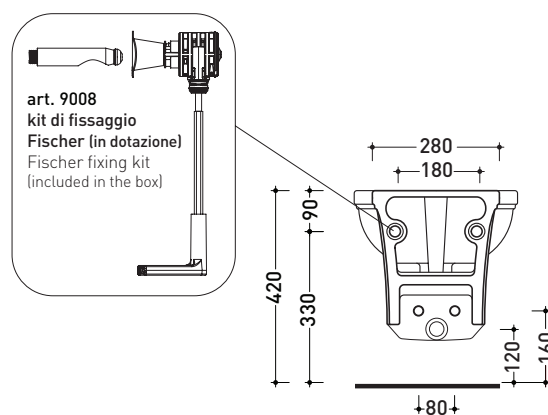

EF218

Wall hung single-hole bidet (fixing kit included art. 9008)

• WITH OVERFLOW

Complements: **Line taps bidet:** EVERGREEN - X1
Line accessories: EVERGREEN

Technical accessories: **Universal fixing bracket for wall hung wc/bidet (41/P)**
Short chrome siphon for bidet (SIFB/CR)
Stop & Go drain (PLSG)
CERAMIC Stop & Go drain (PLCE)
Two piece set chrome tap filters (RF026)

Package dim.

Weight 17,2 kg

Pz. Pallet n° 18

CE UNI EN 14528 - CL20

Dop-No14528

vista zenitale / zenital view

vista laterale / lateral view

sezione longitudinale / section

vista retro / back view

sizes in mm

CERAMIC: glossy finish

white

black

matt finish

milky white

Please consider a 2% tolerance on indicated measurements