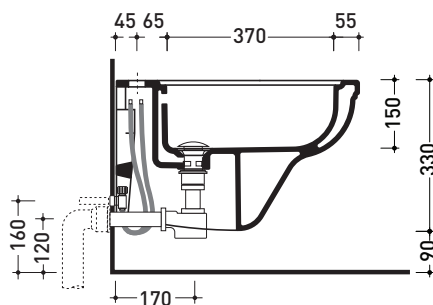

design **FLAMINIA DESIGN TEAM**

2016

EF218

Wall hung single-hole bidet (fixing kit included art. 9008)

• WITH OVERFLOW

Complements: **Line taps bidet:** EVERGREEN - X1
Line accessories: EVERGREEN

Technical accessories: **Universal fixing bracket for wall hung wc/bidet** (41/P)
Short chrome siphon for bidet (SIFB/CR)
Stop & Go drain (PLSG)
CERAMIC Stop & Go drain (PLCE)
Two piece set chrome tap filters (RF026)

Package dim. | Weight **17,2 kg** | Pz. Pallet n° **18**

CE UNI EN 14528 - CL20 Dop-No14528

vista zenitale / zenital view

vista laterale / lateral view

sezione longitudinale / section

vista retro / back view

sizes in mm

Please consider a 2% tolerance on indicated measurements

CERAMIC: glossy finish

matt finish

white

black

milky white