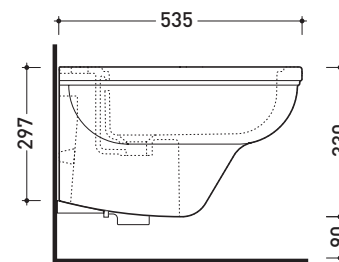

Package dim.

Weight 17,2 kg

Pz. Pallet n° 18

CE UNI EN 14528 - CL20

Dop-No14528

vista zenitale / zenital view

vista laterale / lateral view

sezione longitudinale / section

vista retro / back view

sizes in mm

CERAMIC: glossy finish

white

black

matt finish

milky white

Please consider a 2% tolerance on indicated measurements