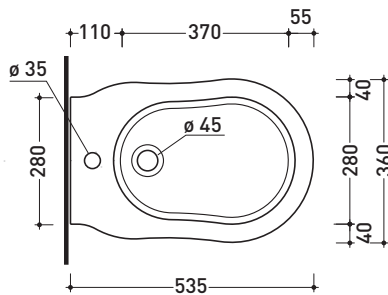

design **FLAMINIA DESIGN TEAM**

2016

EF218

Wall hung single-hole bidet (fixing kit included art. 9008)

• WITH OVERFLOW

Complements: **Line taps bidet:** EVERGREEN - X1
Line accessories: EVERGREEN

Technical accessories: **Universal fixing bracket for wall hung wc/bidet** (41/P)
Short chrome siphon for bidet (SIFB/CR)
Stop & Go drain (PLSG)
CERAMIC Stop & Go drain (PLCE)
Two piece set chrome tap filters (RF026)

Package dim. | Weight **17,2 kg** | Pz. Pallet n° **18**

CE UNI EN 14528 - CL20 Dop-No14528

vista zenitale / zenital view

vista laterale / lateral view

sezione longitudinale / section

vista retro / back view

sizes in mm

Please consider a 2% tolerance on indicated measurements

CERAMIC: glossy finish

matt finish

white

black

milky white