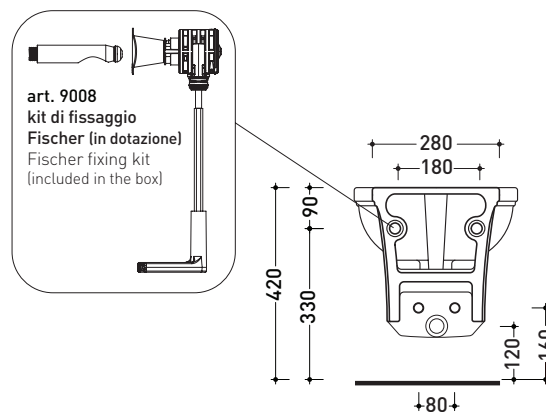

design **FLAMINIA DESIGN TEAM**

2016

EF218

Wall hung single-hole bidet (fixing kit included art. 9008)

• WITH OVERFLOW

Complements: **Line taps bidet:** EVERGREEN - X1
Line accessories: EVERGREEN

Technical accessories: **Universal fixing bracket for wall hung wc/bidet** (41/P)
Short chrome siphon for bidet (SIFB/CR)
Stop & Go drain (PLSG)
CERAMIC Stop & Go drain (PLCE)
Two piece set chrome tap filters (RF026)

Package dim. | Weight **17,2 kg** | Pz. Pallet n° **18**

CE UNI EN 14528 - CL20 Dop-No14528

vista zenitale / zenital view

vista laterale / lateral view

sezione longitudinale / section

vista retro / back view

sizes in mm

Please consider a 2% tolerance on indicated measurements

CERAMIC: glossy finish

matt finish

white

black

milky white