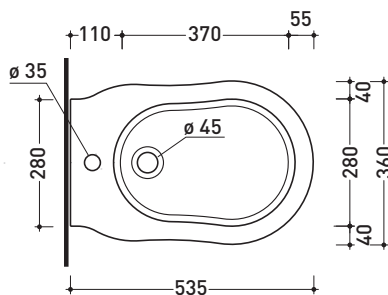

EF218

Wall hung single-hole bidet (fixing kit included art. 9008)

• WITH OVERFLOW

Complements: **Line taps bidet:** EVERGREEN - X1
Line accessories: EVERGREEN

Technical accessories: **Universal fixing bracket for wall hung wc/bidet (41/P)**
Short chrome siphon for bidet (SIFB/CR)
Stop & Go drain (PLSG)
CERAMIC Stop & Go drain (PLCE)
Two piece set chrome tap filters (RF026)

Package dim.

Weight 17,2 kg

Pz. Pallet n° 18

CE UNI EN 14528 - CL20

Dop-No14528

vista zenitale / zenital view

vista laterale / lateral view

sezione longitudinale / section

vista retro / back view

sizes in mm

CERAMIC: glossy finish

white

black

matt finish

milky white

Please consider a 2% tolerance on indicated measurements