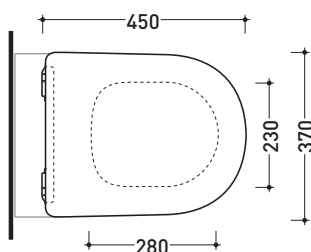

QKCW09

SLIM Soft-closing thermosetting seat&cover
with **QUICK-RELEASE HINGES**

Complements: Vaso btw Quick (QK117)
Vaso btw Quick goclean (QK117G)
Vaso btw Quick Plus goclean (QK117RG)
Wall hung wc Quick (QK118)
Monoblock wc Quick (QK116)

Package dim.

Weight **3 kg**

Pz. Pallet n° -

art. QK118
vista zenitale / zenital view

art. QK117 - QK117G - QK117RG
vista zenitale / zenital view

art. QK116
vista zenitale / zenital view

art. QK118
vista laterale / lateral view

art. QK117 - QK117G - QK117RG
vista laterale / lateral view

art. QK116
vista laterale / lateral view

sizes in mm

THERMOSETTING: glossy finish

white