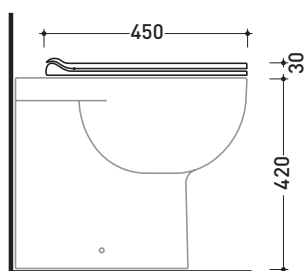

Package dim.

Weight **3 kg**

Pz. Pallet n° -

art. QK118
vista zenitale / zenital view

art. QK117 - QK117G - QK117RG
vista zenitale / zenital view

art. QK116
vista zenitale / zenital view

art. QK118
vista laterale / lateral view

art. QK117 - QK117G - QK117RG
vista laterale / lateral view

art. QK116
vista laterale / lateral view

sizes in mm

THERMOSETTING: glossy finish

white