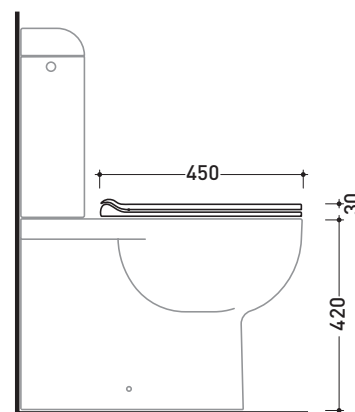

Package dim.

Weight **3 kg**

Pz. Pallet n° -

AVAILABLE FORM JUNE 2020

CE

art. QK118
vista zenitale / zenital view

art. QK117 - QK117G - QK117RG
vista zenitale / zenital view

art. QK116
vista zenitale / zenital view

art. QK118
vista laterale / lateral view

art. QK117 - QK117G - QK117RG
vista laterale / lateral view

art. QK116
vista laterale / lateral view

sizes in mm

THERMOSETTING: glossy finish

white