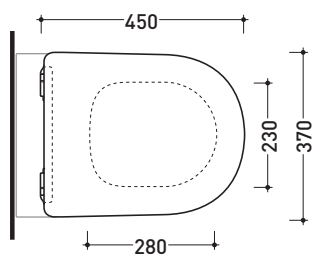

Package dim.

Weight **3 kg**

Pz. Pallet n° -

AVAILABLE FORM JUNE 2020

CE

art. QK118
vista zenitale / zenital view

art. QK117 - QK117G - QK117RG
vista zenitale / zenital view

art. QK116
vista zenitale / zenital view

art. QK118
vista laterale / lateral view

art. QK117 - QK117G - QK117RG
vista laterale / lateral view

art. QK116
vista laterale / lateral view

sizes in mm

THERMOSETTING: glossy finish

white