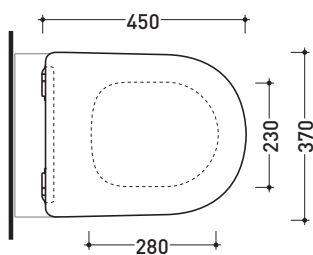

Package dim.

Weight **3 kg**

Pz. Pallet n° -

AVAILABLE FORM JUNE 2020

CE

art. QK118
vista zenitale / zenital view

art. QK117 - QK117G - QK117RG
vista zenitale / zenital view

art. QK116
vista zenitale / zenital view

art. QK118
vista laterale / lateral view

art. QK117 - QK117G - QK117RG
vista laterale / lateral view

art. QK116
vista laterale / lateral view

sizes in mm

THERMOSETTING: glossy finish

white