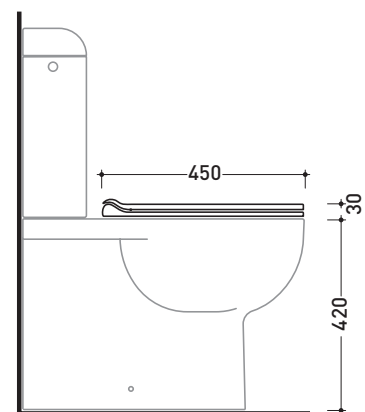

Package dim.

Weight **3 kg**

Pz. Pallet n° -

art. QK118
vista zenitale / zenital view

art. QK117 - QK117G - QK117RG
vista zenitale / zenital view

art. QK116
vista zenitale / zenital view

art. QK118
vista laterale / lateral view

art. QK117 - QK117G - QK117RG
vista laterale / lateral view

art. QK116
vista laterale / lateral view

sizes in mm

THERMOSETTING: glossy finish

white