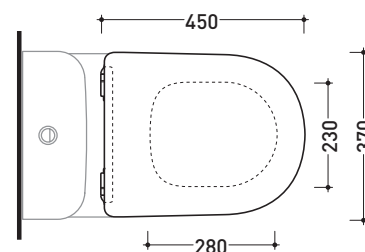

Package dim.

Weight **3 kg**

Pz. Pallet n° -

art. QK118
vista zenitale / zenital view

art. QK117 - QK117G - QK117RG
vista zenitale / zenital view

art. QK116
vista zenitale / zenital view

art. QK118
vista laterale / lateral view

art. QK117 - QK117G - QK117RG
vista laterale / lateral view

art. QK116
vista laterale / lateral view

sizes in mm

THERMOSETTING: glossy finish

white