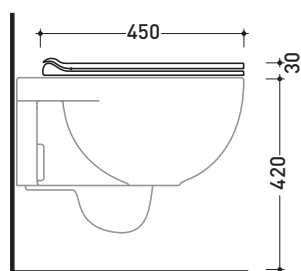

Package dim.

Weight **3 kg**

Pz. Pallet n° -

AVAILABLE FORM JUNE 2020

CE

art. QK118
vista zenitale / zenital view

art. QK117 - QK117G - QK117RG
vista zenitale / zenital view

art. QK116
vista zenitale / zenital view

art. QK118
vista laterale / lateral view

art. QK117 - QK117G - QK117RG
vista laterale / lateral view

art. QK116
vista laterale / lateral view

sizes in mm

THERMOSETTING: glossy finish

white