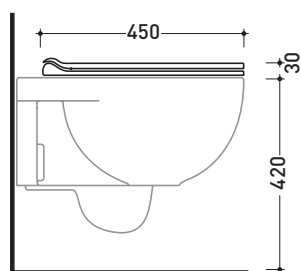

Package dim.

Weight **3 kg**

Pz. Pallet n° -

art. QK118
vista zenitale / zenital view

art. QK117 - QK117G - QK117RG
vista zenitale / zenital view

art. QK116
vista zenitale / zenital view

art. QK118
vista laterale / lateral view

art. QK117 - QK117G - QK117RG
vista laterale / lateral view

art. QK116
vista laterale / lateral view

sizes in mm

THERMOSETTING: glossy finish

white