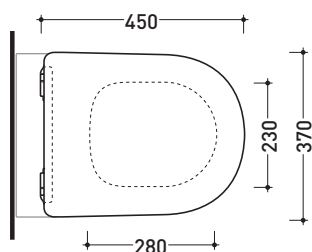

QKCW09

SLIM Soft-closing thermosetting seat&cover
with **QUICK-RELEASE HINGES**

Complements: Vaso btw Quick (QK117)
Vaso btw Quick goclean (QK117G)
Vaso btw Quick Plus goclean (QK117RG)
Wall hung wc Quick (QK118)
Monoblock wc Quick (QK116)

Package dim.

Weight **3 kg**

Pz. Pallet n° -

art. QK118
vista zenitale / zenital view

art. QK117 - QK117G - QK117RG
vista zenitale / zenital view

art. QK116
vista zenitale / zenital view

art. QK118
vista laterale / lateral view

art. QK117 - QK117G - QK117RG
vista laterale / lateral view

art. QK116
vista laterale / lateral view

sizes in mm

THERMOSETTING: glossy finish

white