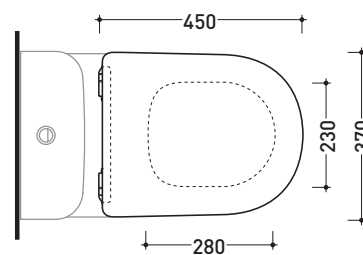

Package dim.

Weight **3 kg**

Pz. Pallet n° -

AVAILABLE FORM JUNE 2020

CE

art. QK118
vista zenitale / zenital view

art. QK117 - QK117G - QK117RG
vista zenitale / zenital view

art. QK116
vista zenitale / zenital view

art. QK118
vista laterale / lateral view

art. QK117 - QK117G - QK117RG
vista laterale / lateral view

art. QK116
vista laterale / lateral view

sizes in mm

THERMOSETTING: glossy finish

white