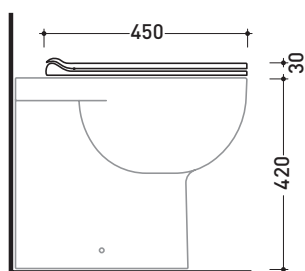

Package dim.

Weight **3 kg**

Pz. Pallet n° -

AVAILABLE FORM JUNE 2020

CE

art. QK118
vista zenitale / zenital view

art. QK117 - QK117G - QK117RG
vista zenitale / zenital view

art. QK116
vista zenitale / zenital view

art. QK118
vista laterale / lateral view

art. QK117 - QK117G - QK117RG
vista laterale / lateral view

art. QK116
vista laterale / lateral view

sizes in mm

THERMOSETTING: glossy finish

white