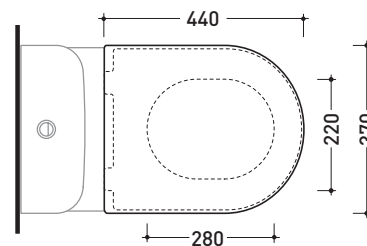

Package dim. | Weight **3 kg** | Pz. Pallet n° -

CE

art. QK118  
vista zenitale / zenital view

art. QK117 - QK117G - QK117RG  
vista zenitale / zenital view

art. QK116  
vista zenitale / zenital view

art. QK118  
vista laterale / lateral view

art. QK117 - QK117G - QK117RG  
vista laterale / lateral view

art. QK116  
vista laterale / lateral view

sizes in mm

**THERMOSETTING:** glossy finish

white