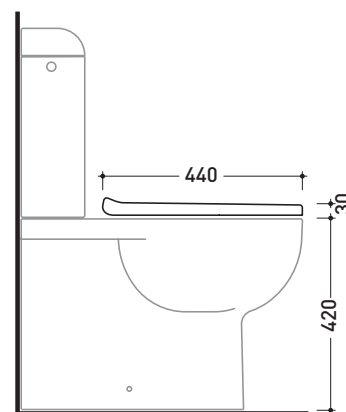

Package dim. | Weight **3 kg** | Pz. Pallet n° -

CE

art. QK118  
vista zenitale / zenital view

art. QK117 - QK117G - QK117RG  
vista zenitale / zenital view

art. QK116  
vista zenitale / zenital view

art. QK118  
vista laterale / lateral view

art. QK117 - QK117G - QK117RG  
vista laterale / lateral view

art. QK116  
vista laterale / lateral view

sizes in mm

**THERMOSETTING:** glossy finish

white