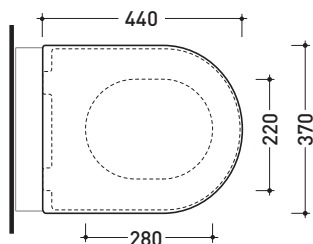

QKCW07

Soft-closing thermosetting wrapping seat&cover
with **QUICK-RELEASE HINGES**

Complements: Vaso btw Quick (QK117)
Vaso btw Quick goclean (QK117G)
Vaso btw Quick Plus goclean (QK117RG)
Wall hung wc Quick (QK118)
Monoblock wc Quick (QK116)

Package dim.

Weight **3 kg**

Pz. Pallet n° -

art. QK118
vista zenitale / zenital view

art. QK117 - QK117G - QK117RG
vista zenitale / zenital view

art. QK116
vista zenitale / zenital view

art. QK118
vista laterale / lateral view

art. QK117 - QK117G - QK117RG
vista laterale / lateral view

art. QK116
vista laterale / lateral view

sizes in mm

THERMOSETTING: glossy finish

white