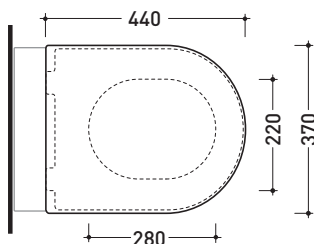

QKCW07

Soft-closing thermosetting wrapping seat&cover
with **QUICK-RELEASE HINGES**

Complements: Vaso btw Quick (QK117)
Vaso btw Quick goclean (QK117G)
Vaso btw Quick Plus goclean (QK117RG)
Wall hung wc Quick (QK118)
Monoblock wc Quick (QK116)

Package dim.

Weight **3 kg**

Pz. Pallet n° -

art. QK118
vista zenitale / zenital view

art. QK117 - QK117G - QK117RG
vista zenitale / zenital view

art. QK116
vista zenitale / zenital view

art. QK118
vista laterale / lateral view

art. QK117 - QK117G - QK117RG
vista laterale / lateral view

art. QK116
vista laterale / lateral view

sizes in mm

THERMOSETTING: glossy finish

white