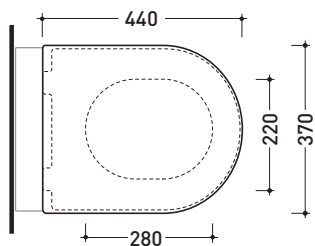

## QKCW07

Soft-closing thermosetting wrapping seat&cover with **QUICK-RELEASE HINGES**

Complements: **Vaso btw Quick** (QK117)  
**Vaso btw Quick goclean** (QK117G)  
**Vaso btw Quick Plus goclean** (QK117RG)  
**Wall hung wc Quick** (QK118)  
**Monoblock wc Quick** (QK116)

Package dim. | Weight **3 kg** | Pz. Pallet n° -

CE

art. QK118  
vista zenitale / zenital view

art. QK117 - QK117G - QK117RG  
vista zenitale / zenital view

art. QK116  
vista zenitale / zenital view

art. QK118  
vista laterale / lateral view

art. QK117 - QK117G - QK117RG  
vista laterale / lateral view

art. QK116  
vista laterale / lateral view

sizes in mm

**THERMOSETTING:** glossy finish

white