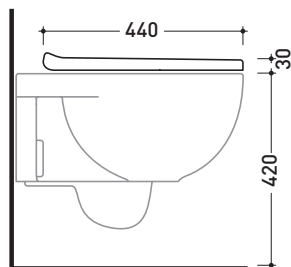

Package dim. | Weight **3 kg** | Pz. Pallet n° -

CE

art. QK118  
vista zenitale / zenital view

art. QK117 - QK117G - QK117RG  
vista zenitale / zenital view

art. QK116  
vista zenitale / zenital view

art. QK118  
vista laterale / lateral view

art. QK117 - QK117G - QK117RG  
vista laterale / lateral view

art. QK116  
vista laterale / lateral view

sizes in mm

**THERMOSETTING:** glossy finish

white