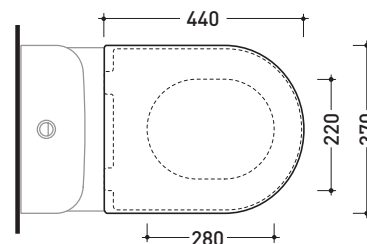

Package dim.

Weight **3 kg**

Pz. Pallet n° -

art. QK118
vista zenitale / zenital view

art. QK117 - QK117G - QK117RG
vista zenitale / zenital view

art. QK116
vista zenitale / zenital view

art. QK118
vista laterale / lateral view

art. QK117 - QK117G - QK117RG
vista laterale / lateral view

art. QK116
vista laterale / lateral view

sizes in mm

THERMOSETTING: glossy finish

white