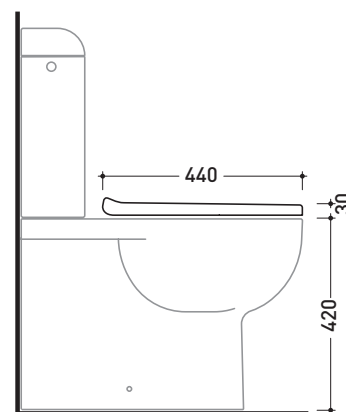

Package dim.

Weight **3 kg**

Pz. Pallet n° -

art. QK118
vista zenitale / zenital view

art. QK117 - QK117G - QK117RG
vista zenitale / zenital view

art. QK116
vista zenitale / zenital view

art. QK118
vista laterale / lateral view

art. QK117 - QK117G - QK117RG
vista laterale / lateral view

art. QK116
vista laterale / lateral view

sizes in mm

THERMOSETTING: glossy finish

white