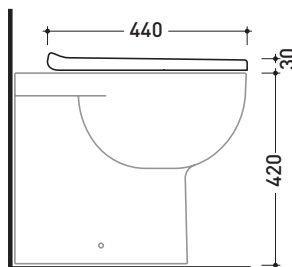

Package dim.

Weight **3 kg**

Pz. Pallet n° -

art. QK118
vista zenitale / zenital view

art. QK117 - QK117G - QK117RG
vista zenitale / zenital view

art. QK116
vista zenitale / zenital view

art. QK118
vista laterale / lateral view

art. QK117 - QK117G - QK117RG
vista laterale / lateral view

art. QK116
vista laterale / lateral view

sizes in mm

THERMOSETTING: glossy finish

white