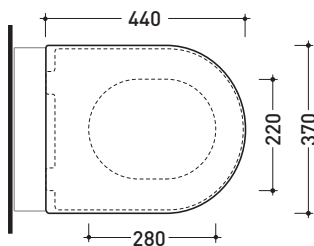

## QKCW07

Soft-closing thermosetting wrapping seat&cover with **QUICK-RELEASE HINGES**

Complements: **Vaso btw Quick** (QK117)  
**Vaso btw Quick goclean** (QK117G)  
**Vaso btw Quick Plus goclean** (QK117RG)  
**Wall hung wc Quick** (QK118)  
**Monoblock wc Quick** (QK116)

Package dim. | Weight **3 kg** | Pz. Pallet n° -

CE

art. QK118  
vista zenitale / zenital view

art. QK117 - QK117G - QK117RG  
vista zenitale / zenital view

art. QK116  
vista zenitale / zenital view

art. QK118  
vista laterale / lateral view

art. QK117 - QK117G - QK117RG  
vista laterale / lateral view

art. QK116  
vista laterale / lateral view

sizes in mm

**THERMOSETTING:** glossy finish

white