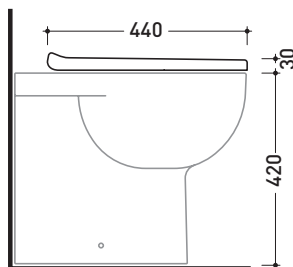

Package dim. | Weight **3 kg** | Pz. Pallet n° -

CE

art. QK118  
vista zenitale / zenital view

art. QK117 - QK117G - QK117RG  
vista zenitale / zenital view

art. QK116  
vista zenitale / zenital view

art. QK118  
vista laterale / lateral view

art. QK117 - QK117G - QK117RG  
vista laterale / lateral view

art. QK116  
vista laterale / lateral view

sizes in mm

**THERMOSETTING:** glossy finish

white