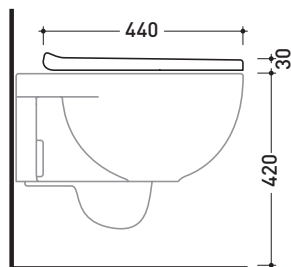

Package dim.

Weight **3 kg**

Pz. Pallet n° -

art. QK118
vista zenitale / zenital view

art. QK117 - QK117G - QK117RG
vista zenitale / zenital view

art. QK116
vista zenitale / zenital view

art. QK118
vista laterale / lateral view

art. QK117 - QK117G - QK117RG
vista laterale / lateral view

art. QK116
vista laterale / lateral view

sizes in mm

THERMOSETTING: glossy finish

white