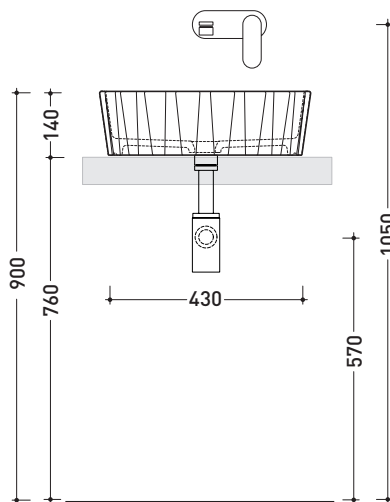

### Countertop basin 46 cm

• WITHOUT OVERFLOW • WITHOUT TAP LEDGE

Complements: Furniture BOX - depth. 50  
 Filo 60 metal structure (FI60SV)  
 Filo 75 metal structure (FI75SV)  
 Line taps basin: ONE - NOKÉ - SI - FOLD - X1  
 Line accessories: TWO - HOOP - NOKÉ - FOLD

Package dim. 55,1 x 18,1 x 52,7 cm | Weight 10 kg | Pz. Pallet n° 28

CE UNI EN 14688 - CL00 Dop-No14688

vista zenitale / zenital view

foro consigliato sul piano Ø140 suggested hole on the top Ø140

vista zenitale / zenital view

vista frontale / frontal view

sezione longitudinale / section

sizes in mm

Please consider a 2% tolerance on indicated measurements

CERAMICA: glossy finish

matt finish