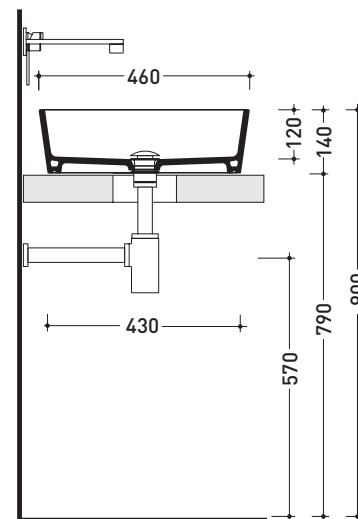

### Countertop basin 46 cm

• WITHOUT OVERFLOW • WITHOUT TAP LEDGE

Complements: Furniture BOX - depth. 50  
 Filo 60 metal structure (FI60SV)  
 Filo 75 metal structure (FI75SV)  
 Line taps basin: ONE - NOKÉ - SI - FOLD - X1  
 Line accessories: TWO - HOOP - NOKÉ - FOLD

Package dim. 55,1 x 18,1 x 52,7 cm | Weight 10 kg | Pz. Pallet n° 28

CE UNI EN 14688 - CL00 Dop-No14688

vista zenitale / zenital view

foro consigliato sul piano Ø140 suggested hole on the top Ø140

vista zenitale / zenital view

vista frontale / frontal view

sezione longitudinale / section

sizes in mm

Please consider a 2% tolerance on indicated measurements

CERAMICA: glossy finish

matt finish