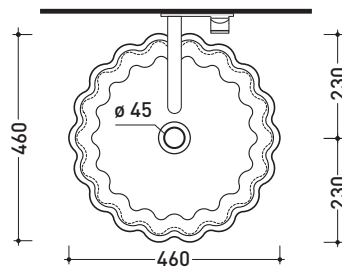

### Countertop basin 46 cm

• WITHOUT OVERFLOW • WITHOUT TAP LEDGE

Complements: Furniture BOX - depth. 50  
 Filo 60 metal structure (FI60SV)  
 Filo 75 metal structure (FI75SV)  
 Line taps basin: ONE - NOKÉ - SI - FOLD - X1  
 Line accessories: TWO - HOOP - NOKÉ - FOLD

Package dim. 55,1 x 18,1 x 52,7 cm | Weight 10 kg | Pz. Pallet n° 28

CE UNI EN 14688 - CL00 Dop-No14688

vista zenitale / zenital view

foro consigliato sul piano Ø140 suggested hole on the top Ø140

vista zenitale / zenital view

vista frontale / frontal view

sezione longitudinale / section

sizes in mm

Please consider a 2% tolerance on indicated measurements

CERAMICA: glossy finish

matt finish