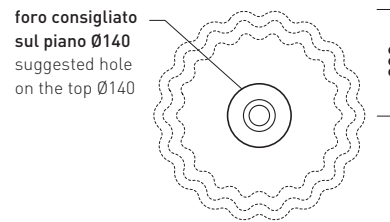

### Countertop basin 46 cm

• WITHOUT OVERFLOW • WITHOUT TAP LEDGE

Complements: Furniture BOX - depth. 50  
 Filo 60 metal structure (FI60SV)  
 Filo 75 metal structure (FI75SV)  
 Line taps basin: ONE - NOKÉ - SI - FOLD - X1  
 Line accessories: TWO - HOOP - NOKÉ - FOLD

Package dim. 55,1 x 18,1 x 52,7 cm | Weight 10 kg | Pz. Pallet n° 28

CE UNI EN 14688 - CL00 Dop-No14688

vista zenitale / zenital view

foro consigliato sul piano Ø140 suggested hole on the top Ø140

vista zenitale / zenital view