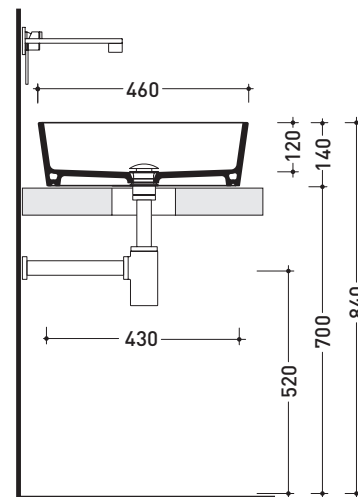

Doppio Zero

➔ **FLAMINIA.**

design **PAOLA NAVONE**

2011

DZ46L Doppio Zero

Countertop basin 46 cm

•WITHOUT OVERFLOW •WITHOUT TAP LEDGE

Complements: **Furniture BOX - depth. 50**
Filo 60 metal structure (FI60SV)
Filo 75 metal structure (FI75SV)
Line taps basin: ONE - NOKÉ - SI - FOLD - X1
Line accessories: TWO - HOOP - NOKÉ - FOLD

Technical accessories: **Chrome siphon (SIFL/CR) - Telescopic chrome siphon (SIFL066)**
Stop & Go drain (PLSG)
CERAMIC Stop & Go drain (PLCE)
Two piece set chrome tap filters (RF026)

Package dim. **55,1 x 18,1 x 52,7 cm** | Weight **10 kg** | Pz. Pallet n° **28**

CE UNI EN 14688 - CL00 **Dop-No14688**

vista zenitale / zenital view

vista zenitale / zenital view

vista frontale / frontal view

sezione longitudinale / section

sizes in mm

Please consider a 2% tolerance on indicated measurements