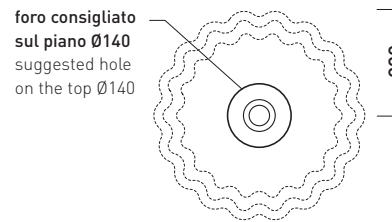

Doppio Zero

➔ **FLAMINIA.**

design **PAOLA NAVONE**

2011

DZ46L Doppio Zero

Countertop basin 46 cm

•WITHOUT OVERFLOW •WITHOUT TAP LEDGE

Complements: **Furniture BOX - depth. 50**
Filo 60 metal structure (FI60SV)
Filo 75 metal structure (FI75SV)
Line taps basin: ONE - NOKÉ - SI - FOLD - X1
Line accessories: TWO - HOOP - NOKÉ - FOLD

Technical accessories: **Chrome siphon (SIFL/CR) - Telescopic chrome siphon (SIFL066)**
Stop & Go drain (PLSG)
CERAMIC Stop & Go drain (PLCE)
Two piece set chrome tap filters (RF026)

Package dim. **55,1 x 18,1 x 52,7 cm** | Weight **10 kg** | Pz. Pallet n° **28**

CE UNI EN 14688 - CL00 **Dop-No14688**

vista zenitale / zenital view

vista zenitale / zenital view

vista frontale / frontal view

sezione longitudinale / section

sizes in mm

Please consider a 2% tolerance on indicated measurements