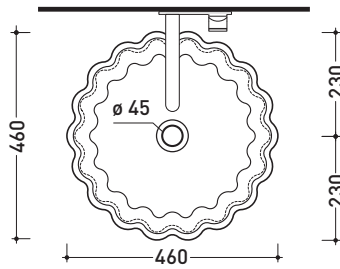

Doppio Zero

➔ **FLAMINIA.**

design **PAOLA NAVONE**

2011

DZ46L Doppio Zero

Countertop basin 46 cm

•WITHOUT OVERFLOW •WITHOUT TAP LEDGE

Complements: **Furniture BOX - depth. 50**
Filo 60 metal structure (FI60SV)
Filo 75 metal structure (FI75SV)
Line taps basin: ONE - NOKÉ - SI - FOLD - X1
Line accessories: TWO - HOOP - NOKÉ - FOLD

Technical accessories: **Chrome siphon (SIFL/CR) - Telescopic chrome siphon (SIFL066)**
Stop & Go drain (PLSG)
CERAMIC Stop & Go drain (PLCE)
Two piece set chrome tap filters (RF026)

Package dim. **55,1 x 18,1 x 52,7 cm** | Weight **10 kg** | Pz. Pallet n° **28**

CE UNI EN 14688 - CL00 **Dop-No14688**

vista zenitale / zenital view

vista zenitale / zenital view

vista frontale / frontal view

sezione longitudinale / section

sizes in mm

Please consider a 2% tolerance on indicated measurements