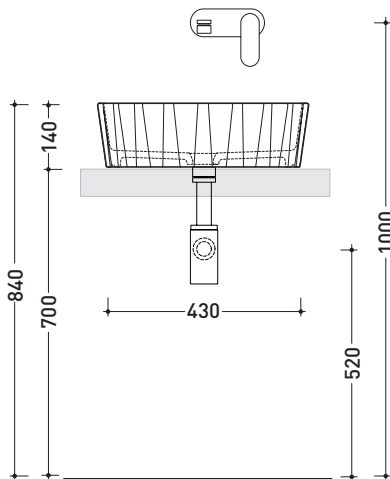

Doppio Zero

➔ **FLAMINIA.**

design **PAOLA NAVONE**

2011

DZ46L Doppio Zero

Countertop basin 46 cm

•WITHOUT OVERFLOW •WITHOUT TAP LEDGE

Complements: **Furniture BOX - depth. 50**
Filo 60 metal structure (FI60SV)
Filo 75 metal structure (FI75SV)
Line taps basin: ONE - NOKÉ - SI - FOLD - X1
Line accessories: TWO - HOOP - NOKÉ - FOLD

Technical accessories: **Chrome siphon (SIFL/CR) - Telescopic chrome siphon (SIFL066)**
Stop & Go drain (PLSG)
CERAMIC Stop & Go drain (PLCE)
Two piece set chrome tap filters (RF026)

Package dim. **55,1 x 18,1 x 52,7 cm** | Weight **10 kg** | Pz. Pallet n° **28**

CE UNI EN 14688 - CL00 **Dop-No14688**

vista zenitale / zenital view

vista zenitale / zenital view

vista frontale / frontal view

sezione longitudinale / section

sizes in mm

Please consider a 2% tolerance on indicated measurements