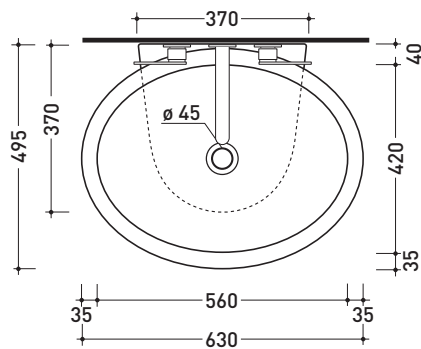

Package dim. 63 x 23 x 50 cm | Weight 22 kg | Pz. Pallet n° 11

vista zenitale / zenital view

vista zenitale / zenital view

vista frontale / frontal view

sezione longitudinale / section

sizes in mm

Please consider a 2% tolerance on indicated measurements

### Countertop - wall hung basin 62 cm

• WITH OVERFLOW • WITHOUT TAP LEDGE

Complements: **Forty6 shelf (F6DP)**  
**Furniture BOX - depth. 50**  
**Line taps basin: ONE - NOKÉ - SI - X1**  
**Line accessories: TWO - HOOP - NOKÉ - FOLD**

Package dim. 63 x 23 x 50 cm | Weight 19,3 kg | Pz. Pallet n° 11

vista zenitale / zenital view

foro consigliato sul piano ø 140  
 suggested hole on the top ø 140

vista zenitale / zenital view

vista frontale / frontal view

sezione longitudinale / section

sizes in mm

Please consider a 2% tolerance on indicated measurements

CERAMICA: glossy finish

matt finish