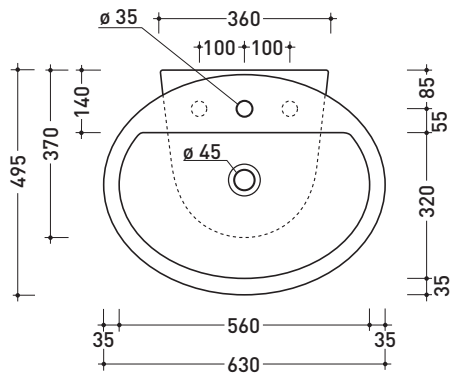

## DP481 Dip 62

Countertop - wall hung single-hole basin 62 cm with tap ledge

• WITH OVERFLOW • ARRANGED FOR THREE HOLES TAP

Complements: **Forty6 shelf (F6DP)**  
**Furniture BOX - depth. 50**  
**Line taps basin: ONE - NOKÉ - FOLD - X1**  
**Line accessories: TWO - HOOP - NOKÉ - FOLD**

Package dim. 63 x 23 x 50 cm | Weight 22 kg | Pz. Pallet n° 11

vista zenitale / zenital view

vista zenitale / zenital view

vista frontale / frontal view

sezione longitudinale / section

sizes in mm

Please consider a 2% tolerance on indicated measurements

Package dim. 63 x 23 x 50 cm | Weight 19,3 kg | Pz. Pallet n° 11

vista zenitale / zenital view

foro consigliato sul piano ø 140  
 suggested hole on the top ø 140

vista zenitale / zenital view

vista frontale / frontal view

sezione longitudinale / section

sizes in mm

Please consider a 2% tolerance on indicated measurements

CERAMICA: glossy finish

matt finish