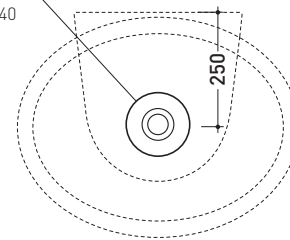

Package dim. 63 x 23 x 50 cm | Weight 22 kg | Pz. Pallet n° 11

vista zenitale / zenital view

vista zenitale / zenital view

vista frontale / frontal view

sezione longitudinale / section

sizes in mm

Please consider a 2% tolerance on indicated measurements

### Countertop - wall hung basin 62 cm

• WITH OVERFLOW • WITHOUT TAP LEDGE

Complements: **Forty6 shelf (F6DP)**  
**Furniture BOX - depth. 50**  
**Line taps basin: ONE - NOKÉ - SI - X1**  
**Line accessories: TWO - HOOP - NOKÉ - FOLD**

Package dim. 63 x 23 x 50 cm | Weight 19,3 kg | Pz. Pallet n° 11

vista zenitale / zenital view

foro consigliato sul piano ø 140  
 suggested hole on the top ø 140

vista zenitale / zenital view

vista frontale / frontal view