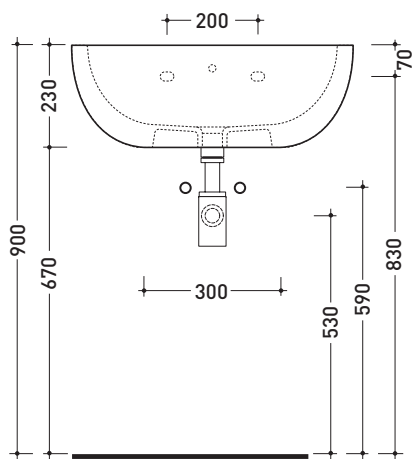

## DP481 Dip 62

Countertop - wall hung single-hole basin 62 cm with tap ledge

• WITH OVERFLOW • ARRANGED FOR THREE HOLES TAP

Complements: **Forty6 shelf (F6DP)**  
**Furniture BOX - depth. 50**  
**Line taps basin: ONE - NOKÉ - FOLD - X1**  
**Line accessories: TWO - HOOP - NOKÉ - FOLD**

Package dim. 63 x 23 x 50 cm | Weight 22 kg | Pz. Pallet n° 11

vista zenitale / zenital view

vista zenitale / zenital view

vista frontale / frontal view

sezione longitudinale / section

sizes in mm

Please consider a 2% tolerance on indicated measurements

### Countertop - wall hung basin 62 cm

• WITH OVERFLOW • WITHOUT TAP LEDGE

Complements: **Forty6 shelf (F6DP)**  
**Furniture BOX - depth. 50**  
**Line taps basin: ONE - NOKÉ - SI - X1**  
**Line accessories: TWO - HOOP - NOKÉ - FOLD**

Package dim. 63 x 23 x 50 cm | Weight 19,3 kg | Pz. Pallet n° 11

vista zenitale / zenital view

foro consigliato sul piano ø 140  
 suggested hole on the top ø 140

vista zenitale / zenital view

vista frontale / frontal view