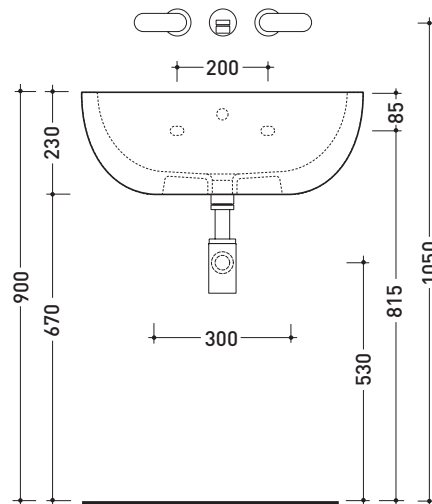

Package dim. 63 x 23 x 50 cm | Weight 22 kg | Pz. Pallet n° 11

vista zenitale / zenital view

vista zenitale / zenital view

vista frontale / frontal view

sezione longitudinale / section

sizes in mm

Please consider a 2% tolerance on indicated measurements

### Countertop - wall hung basin 62 cm

• WITH OVERFLOW • WITHOUT TAP LEDGE

Complements: **Forty6 shelf (F6DP)**  
**Furniture BOX - depth. 50**  
**Line taps basin: ONE - NOKÉ - SI - X1**  
**Line accessories: TWO - HOOP - NOKÉ - FOLD**

Package dim. 63 x 23 x 50 cm | Weight 19,3 kg | Pz. Pallet n° 11

vista zenitale / zenital view

foro consigliato sul piano ø 140  
 suggested hole on the top ø 140

vista zenitale / zenital view

vista frontale / frontal view

sezione longitudinale / section

sizes in mm

Please consider a 2% tolerance on indicated measurements

CERAMICA: glossy finish

matt finish