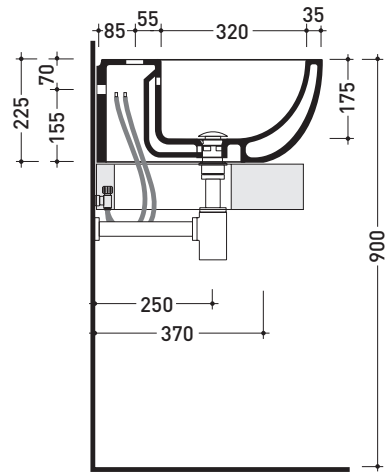

## DP481 Dip 62

Countertop - wall hung single-hole basin 62 cm with tap ledge

• WITH OVERFLOW • ARRANGED FOR THREE HOLES TAP

Complements: **Forty6 shelf (F6DP)**  
**Furniture BOX - depth. 50**  
**Line taps basin: ONE - NOKÉ - FOLD - X1**  
**Line accessories: TWO - HOOP - NOKÉ - FOLD**

Package dim. 63 x 23 x 50 cm | Weight 22 kg | Pz. Pallet n° 11

vista zenitale / zenital view

vista zenitale / zenital view

vista frontale / frontal view

sezione longitudinale / section

sizes in mm

Please consider a 2% tolerance on indicated measurements

### Countertop - wall hung basin 62 cm

• WITH OVERFLOW • WITHOUT TAP LEDGE

Complements: **Forty6 shelf (F6DP)**  
**Furniture BOX - depth. 50**  
**Line taps basin: ONE - NOKÉ - SI - X1**  
**Line accessories: TWO - HOOP - NOKÉ - FOLD**

Package dim. 63 x 23 x 50 cm | Weight 19,3 kg | Pz. Pallet n° 11

vista zenitale / zenital view

foro consigliato sul piano ø 140  
 suggested hole on the top ø 140

vista zenitale / zenital view

vista frontale / frontal view