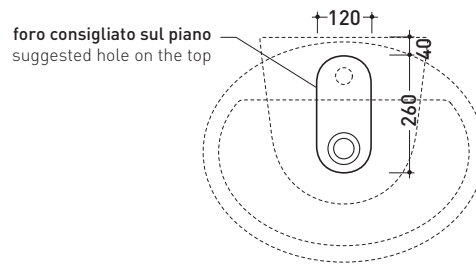

## DP481 Dip 62

Countertop - wall hung single-hole basin 62 cm with tap ledge

• WITH OVERFLOW • ARRANGED FOR THREE HOLES TAP

Complements: **Forty6 shelf (F6DP)**  
**Furniture BOX - depth. 50**  
**Line taps basin: ONE - NOKÉ - FOLD - X1**  
**Line accessories: TWO - HOOP - NOKÉ - FOLD**

Package dim. 63 x 23 x 50 cm | Weight 22 kg | Pz. Pallet n° 11

vista zenitale / zenital view

vista zenitale / zenital view

vista frontale / frontal view

sezione longitudinale / section

sizes in mm

Please consider a 2% tolerance on indicated measurements

Package dim. 63 x 23 x 50 cm | Weight 19,3 kg | Pz. Pallet n° 11

vista zenitale / zenital view

foro consigliato sul piano ø 140  
 suggested hole on the top ø 140

vista zenitale / zenital view

vista frontale / frontal view