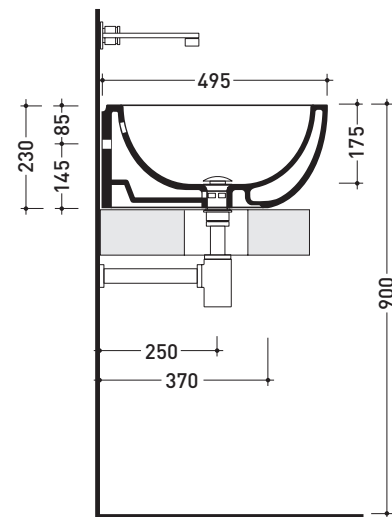

Package dim. 63 x 23 x 50 cm | Weight 22 kg | Pz. Pallet n° 11

vista zenitale / zenital view

vista zenitale / zenital view

vista frontale / frontal view

sezione longitudinale / section

sizes in mm

Please consider a 2% tolerance on indicated measurements

### Countertop - wall hung basin 62 cm

• WITH OVERFLOW • WITHOUT TAP LEDGE

Complements: **Forty6 shelf (F6DP)**  
**Furniture BOX - depth. 50**  
**Line taps basin: ONE - NOKÉ - SI - X1**  
**Line accessories: TWO - HOOP - NOKÉ - FOLD**

Package dim. 63 x 23 x 50 cm | Weight 19,3 kg | Pz. Pallet n° 11

vista zenitale / zenital view

foro consigliato sul piano ø 140  
 suggested hole on the top ø 140

vista zenitale / zenital view

vista frontale / frontal view

sezione longitudinale / section

sizes in mm

Please consider a 2% tolerance on indicated measurements

CERAMICA: glossy finish

matt finish