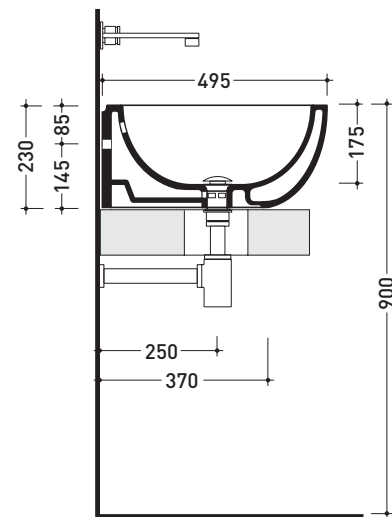

DP482 Dip 62

Countertop - wall hung basin 62 cm

• WITH OVERFLOW • WITHOUT TAP LEDGE

Complements: **Forty6 shelf (F6DP)**
Furniture BOX - depth. 50
Line taps basin: ONE - NOKÉ - SI - X1
Line accessories: TWO - HOOP - NOKÉ - FOLD

Package dim. **63 x 23 x 50 cm** | Weight **19,3 kg** | Pz. Pallet n° **11**

vista zenitale / zenital view

foro consigliato sul piano \varnothing 140
 suggested hole on the top \varnothing 140

vista zenitale / zenital view

vista frontale / frontal view

sezione longitudinale / section

sizes in mm

Please consider a 2% tolerance on indicated measurements

CERAMICA: glossy finish

matt finish