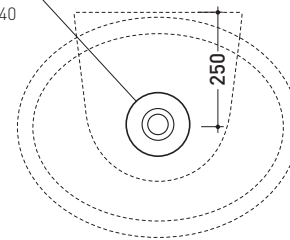

DP482 Dip 62

Countertop - wall hung basin 62 cm

• WITH OVERFLOW • WITHOUT TAP LEDGE

Complements: **Forty6 shelf (F6DP)**
Furniture BOX - depth. 50
Line taps basin: ONE - NOKÉ - SI - X1
Line accessories: TWO - HOOP - NOKÉ - FOLD

Package dim. **63 x 23 x 50 cm** | Weight **19,3 kg** | Pz. Pallet n° **11**

vista zenitale / zenital view

foro consigliato sul piano \varnothing 140
 suggested hole on the top \varnothing 140

vista zenitale / zenital view

vista frontale / frontal view

sezione longitudinale / section

sizes in mm

Please consider a 2% tolerance on indicated measurements

CERAMICA: glossy finish

matt finish