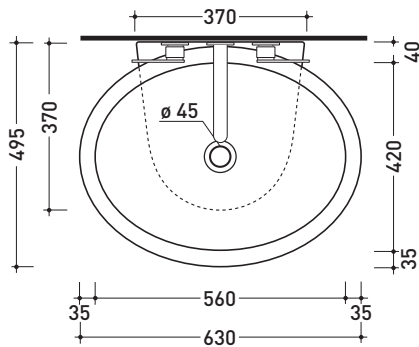

DP482 Dip 62

Countertop - wall hung basin 62 cm

• WITH OVERFLOW • WITHOUT TAP LEDGE

Complements: **Forty6 shelf (F6DP)**
Furniture BOX - depth. 50
Line taps basin: ONE - NOKÉ - SI - X1
Line accessories: TWO - HOOP - NOKÉ - FOLD

Package dim. **63 x 23 x 50 cm** | Weight **19,3 kg** | Pz. Pallet n° **11**

vista zenitale / zenital view

foro consigliato sul piano \varnothing 140
 suggested hole on the top \varnothing 140

vista zenitale / zenital view

vista frontale / frontal view

sezione longitudinale / section

sizes in mm

Please consider a 2% tolerance on indicated measurements

CERAMICA: glossy finish

matt finish