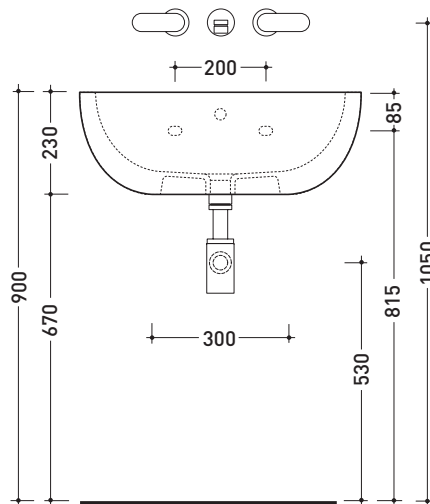

DP482 Dip 62

Countertop - wall hung basin 62 cm

• WITH OVERFLOW • WITHOUT TAP LEDGE

Complements: **Forty6 shelf (F6DP)**
Furniture BOX - depth. 50
Line taps basin: ONE - NOKÉ - SI - X1
Line accessories: TWO - HOOP - NOKÉ - FOLD

Package dim. **63 x 23 x 50 cm** | Weight **19,3 kg** | Pz. Pallet n° **11**

vista zenitale / zenital view

foro consigliato sul piano \varnothing 140
 suggested hole on the top \varnothing 140

vista zenitale / zenital view

vista frontale / frontal view

sezione longitudinale / section

sizes in mm

Please consider a 2% tolerance on indicated measurements

CERAMICA: glossy finish

matt finish