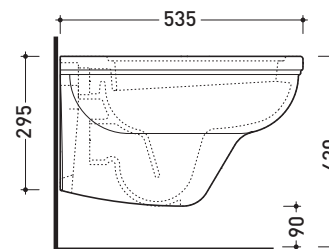

Technical accessories: **Universal fixing bracket for wall hung wc/bidet (41/P)**

Package dim. | Weight **19,5 kg** | Pz. Pallet n° **18**

CE UNI EN 997 Dop-No997

vista zenitale / zenital view

vista laterale / lateral view

sezione longitudinale / section

art. 9008
kit di fissaggio
Fischer (in dotazione)
Fischer fixing kit
(included in the box)

vista retro / back view

sizes in mm

Please consider a 2% tolerance on indicated measurements