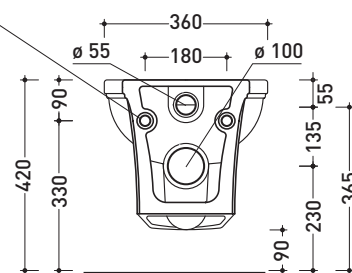

Technical accessories: **Universal fixing bracket for wall hung wc/bidet (41/P)**

Package dim. | Weight **19,5 kg** | Pz. Pallet n° **18**

CE UNI EN 997 Dop-No997

vista zenitale / zenital view

vista laterale / lateral view

sezione longitudinale / section

art. 9008
kit di fissaggio
Fischer (in dotazione)
Fischer fixing kit
(included in the box)

vista retro / back view

sizes in mm

Please consider a 2% tolerance on indicated measurements