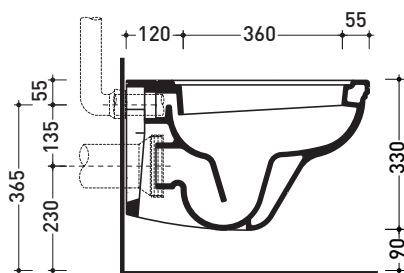

Technical accessories: **Universal fixing bracket for wall hung wc/bidet (41/P)**

Package dim. | Weight **19,5 kg** | Pz. Pallet n° **18**

CE UNI EN 997 Dop-No997

vista zenitale / zenital view

vista laterale / lateral view

sezione longitudinale / section

art. 9008
kit di fissaggio
Fischer (in dotazione)
Fischer fixing kit
(included in the box)

vista retro / back view

sizes in mm

Please consider a 2% tolerance on indicated measurements