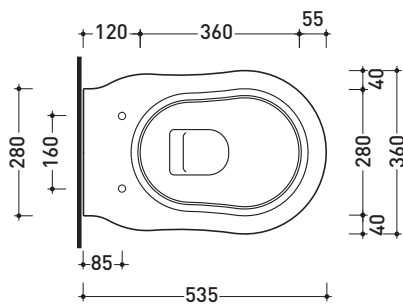

EF118

Wall hung wc (fixing kit included art. 9008)

- Complements:
- Seat&cover with chrom or gold hinges (23/C - 23/O)
 - Soft-close seat&cover with chrom or gold hinges (23/CR - 23/OR)
 - Solid wood seat&cover with chrom or gold hinges (23N/C - 23N/O)
 - Solid wood soft-close seat&cover with chrom or gold hinges (23N/CR - 23N/OR)
 - Line accessories: EVERGREEN

Technical accessories: **Universal fixing bracket for wall hung wc/bidet (41/P)**

Package dim. | Weight **19,5 kg** | Pz. Pallet n° **18**

CE UNI EN 997 Dop-No997

vista zenitale / zenital view

vista laterale / lateral view

sezione longitudinale / section

art. 9008
kit di fissaggio
Fischer (in dotazione)
Fischer fixing kit
(included in the box)

vista retro / back view

sizes in mm

Please consider a 2% tolerance on indicated measurements