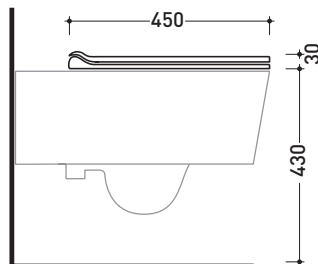

Package dim.

Weight **3 kg**

Pz. Pallet n° -

art. LK117 - LK117G - LK117RG
 vista zenitale / zenital view

art. 5051/WC - 5051/WCG
 vista zenitale / zenital view

art. 5064
 vista zenitale / zenital view

art. LK117 - LK117G - LK117RG
 vista laterale / lateral view

art. 5051/WC - 5051/WCG
 vista laterale / lateral view

art. 5064
 vista laterale / lateral view

sizes in mm

THERMOSETTING: glossy finish

white

black

matt finish

milky white