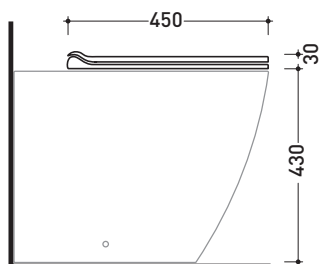

Package dim.

Weight **3 kg**

Pz. Pallet n° -

art. LK117 - LK117G - LK117RG
 vista zenitale / zenital view

art. 5051/WC - 5051/WCG
 vista zenitale / zenital view

art. 5064
 vista zenitale / zenital view

art. LK117 - LK117G - LK117RG
 vista laterale / lateral view

art. 5051/WC - 5051/WCG
 vista laterale / lateral view

art. 5064
 vista laterale / lateral view

sizes in mm

THERMOSETTING: glossy finish

white

black

matt finish

milky white