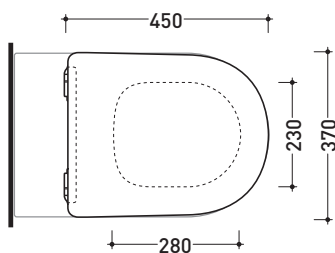

LKCW09

SLIM soft-closing thermosetting seat & cover with **QUICK-RELEASE HINGES**

Complements: Link btw wc (LK117)
 Link btw goclean wc (LK117G)
 Link btw wc Plus goclean (LK117RG)
 Link wall hung wc (5051/WC)
 Link goclean wall hung wc (5051/WCG)
 MiniLink wall hung wc (5064)
 MiniLink goclean wall hung wc (5064G)

Package dim.

Weight **3 kg**

Pz. Pallet n° -

art. LK117 - LK117G - LK117RG
 vista zenitale / zenital view

art. 5051/WC - 5051/WCG
 vista zenitale / zenital view

art. 5064
 vista zenitale / zenital view

art. LK117 - LK117G - LK117RG
 vista laterale / lateral view

art. 5051/WC - 5051/WCG
 vista laterale / lateral view

art. 5064
 vista laterale / lateral view

sizes in mm

THERMOSETTING: glossy finish

white

black

matt finish

milky white