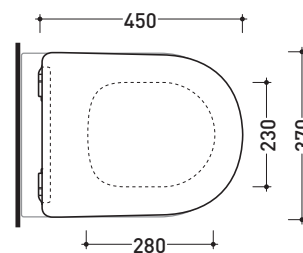

Package dim.

Weight **3 kg**

Pz. Pallet n° -

art. LK117 - LK117G - LK117RG
 vista zenitale / zenital view

art. 5051/WC - 5051/WCG
 vista zenitale / zenital view

art. 5064
 vista zenitale / zenital view

art. LK117 - LK117G - LK117RG
 vista laterale / lateral view

art. 5051/WC - 5051/WCG
 vista laterale / lateral view

art. 5064
 vista laterale / lateral view

sizes in mm

THERMOSETTING: glossy finish

white

black

matt finish

milky white