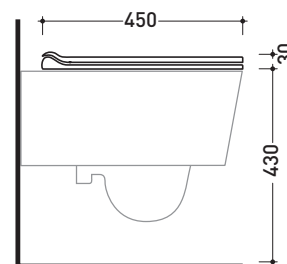

Package dim.

Weight **3 kg**

Pz. Pallet n° -

art. LK117 - LK117G - LK117RG
 vista zenitale / zenital view

art. 5051/WC - 5051/WCG
 vista zenitale / zenital view

art. 5064
 vista zenitale / zenital view

art. LK117 - LK117G - LK117RG
 vista laterale / lateral view

art. 5051/WC - 5051/WCG
 vista laterale / lateral view

art. 5064
 vista laterale / lateral view

sizes in mm

THERMOSETTING: glossy finish

white

black

matt finish

milky white