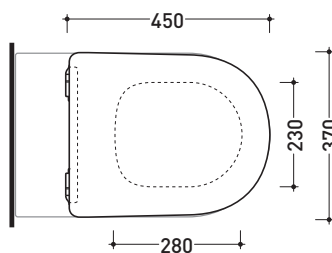

LKCW09

SLIM soft-closing thermosetting seat & cover with **QUICK-RELEASE HINGES**

Complements: Link btw wc (LK117)
 Link btw goclean wc (LK117G)
 Link btw wc Plus goclean (LK117RG)
 Link wall hung wc (5051/WC)
 Link goclean wall hung wc (5051/WCG)
 MiniLink wall hung wc (5064)
 MiniLink goclean wall hung wc (5064G)

Package dim.

Weight **3 kg**

Pz. Pallet n° -

art. LK117 - LK117G - LK117RG
 vista zenitale / zenital view

art. 5051/WC - 5051/WCG
 vista zenitale / zenital view

art. 5064
 vista zenitale / zenital view

art. LK117 - LK117G - LK117RG
 vista laterale / lateral view

art. 5051/WC - 5051/WCG
 vista laterale / lateral view

art. 5064
 vista laterale / lateral view

sizes in mm

THERMOSETTING: glossy finish

white

black

matt finish

milky white