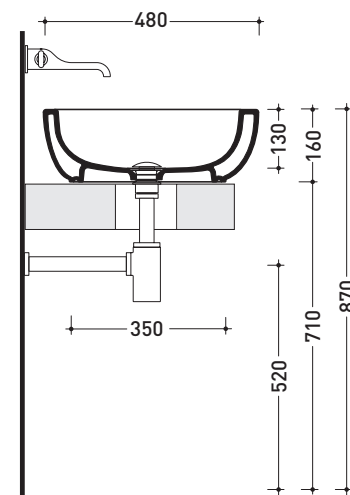

design **RODOLFO DORDONI**

2010

CM51A Como 51

Countertop basin 51 cm

Complements: **Forty6 shelf (F6CM51A)**
Solid shelf (SLCM51A)
Furniture BOX - depth. 50
Line taps basin: ONE - NOKÉ - SI - FOLD - X1
Line accessories: TWO - HOOP - NOKÉ - FOLD

Technical accessories: **Chrome siphon (SIFL/CR) - Telescopic chrome siphon (SIFL066)**
Stop & Go drain (PLSG)
CERAMIC Stop & Go drain (PLCE)
Two piece set chrome tap filters (RF026)

Package dim. **53 x 17,5 x 49 cm** | Weight **18 kg** | Pz. Pallet n° **16**

CE UNI EN 14688 - CL00 Dop-No14688

vista zenitale / zenital view

vista zenitale / zenital view

vista frontale / frontal view

sezione longitudinale / section

sizes in mm

Please consider a 2% tolerance on indicated measurements