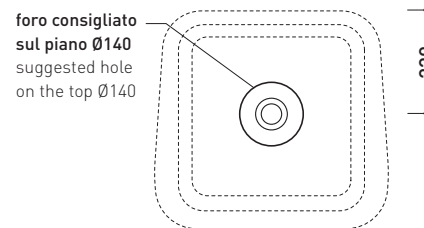

design **RODOLFO DORDONI**

2010

CM51A Como 51

Countertop basin 51 cm

Complements: **Forty6 shelf (F6CM51A)**
Solid shelf (SLCM51A)
Furniture BOX - depth. 50
Line taps basin: ONE - NOKÉ - SI - FOLD - X1
Line accessories: TWO - HOOP - NOKÉ - FOLD

Technical accessories: **Chrome siphon (SIFL/CR) - Telescopic chrome siphon (SIFL066)**
Stop & Go drain (PLSG)
CERAMIC Stop & Go drain (PLCE)
Two piece set chrome tap filters (RF026)

Package dim. **53 x 17,5 x 49 cm** | Weight **18 kg** | Pz. Pallet n° **16**

CE UNI EN 14688 - CL00 Dop-No14688

vista zenitale / zenital view

vista zenitale / zenital view

vista frontale / frontal view

sezione longitudinale / section

sizes in mm

Please consider a 2% tolerance on indicated measurements