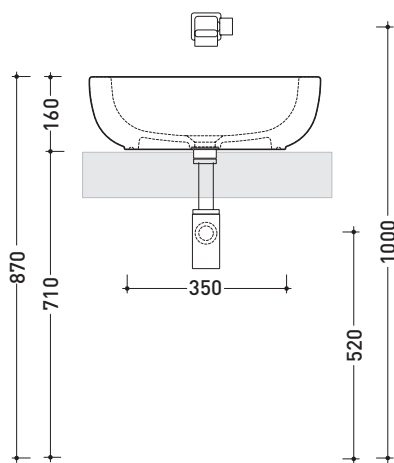

design **RODOLFO DORDONI**

2010

CM51A Como 51

Countertop basin 51 cm

Complements: **Forty6 shelf (F6CM51A)**
Solid shelf (SLCM51A)
Furniture BOX - depth. 50
Line taps basin: ONE - NOKÉ - SI - FOLD - X1
Line accessories: TWO - HOOP - NOKÉ - FOLD

Technical accessories: **Chrome siphon (SIFL/CR) - Telescopic chrome siphon (SIFL066)**
Stop & Go drain (PLSG)
CERAMIC Stop & Go drain (PLCE)
Two piece set chrome tap filters (RF026)

Package dim. **53 x 17,5 x 49 cm** | Weight **18 kg** | Pz. Pallet n° **16**

CE UNI EN 14688 - CL00 Dop-No14688

vista zenitale / zenital view

vista zenitale / zenital view

vista frontale / frontal view

sezione longitudinale / section

sizes in mm

Please consider a 2% tolerance on indicated measurements