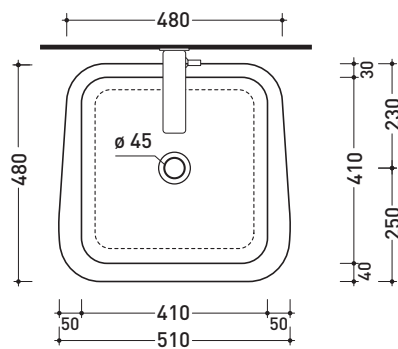

design **RODOLFO DORDONI**

2010

CM51A Como 51

Countertop basin 51 cm

Complements: **Forty6 shelf (F6CM51A)**
Solid shelf (SLCM51A)
Furniture BOX - depth. 50
Line taps basin: ONE - NOKÉ - SI - FOLD - X1
Line accessories: TWO - HOOP - NOKÉ - FOLD

Technical accessories: **Chrome siphon (SIFL/CR) - Telescopic chrome siphon (SIFL066)**
Stop & Go drain (PLSG)
CERAMIC Stop & Go drain (PLCE)
Two piece set chrome tap filters (RF026)

Package dim. **53 x 17,5 x 49 cm** | Weight **18 kg** | Pz. Pallet n° **16**

CE UNI EN 14688 - CL00 Dop-No14688

vista zenitale / zenital view

vista zenitale / zenital view

vista frontale / frontal view

sezione longitudinale / section

sizes in mm

Please consider a 2% tolerance on indicated measurements