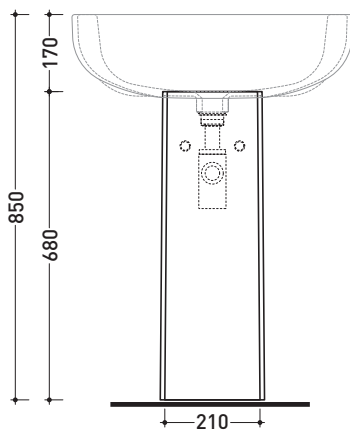

CMC

Ceramic pedestal suitable for 62/70 cm basin

Complements: Line taps basin: ONE - NOKÉ - FOLD - X1
Line accessories: TWO - HOOP - NOKÉ - FOLD

WHILE STOCKS LAST

Package dim. 24 x 24 x 70,5 cm | Weight 16 kg | Pz. Pallet n° 20

vista zenitale / zenital view

vista laterale / lateral view

vista frontale / frontal view

vista retro / back view

sizes in mm

Please consider a 2% tolerance on indicated measurements

CERAMIC: glossy finish

white