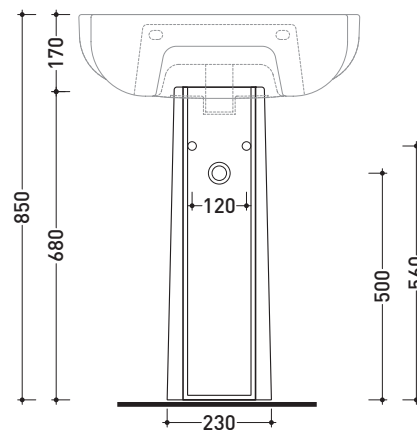

CMC

Ceramic pedestal suitable for 62/70 cm basin

Complements: Line taps basin: ONE - NOKÉ - FOLD - X1
Line accessories: TWO - HOOP - NOKÉ - FOLD

WHILE STOCKS LAST

Package dim. 24 x 24 x 70,5 cm | Weight 16 kg | Pz. Pallet n° 20

vista zenitale / zenital view

vista laterale / lateral view

vista frontale / frontal view

vista retro / back view

sizes in mm

Please consider a 2% tolerance on indicated measurements

CERAMIC: glossy finish

white