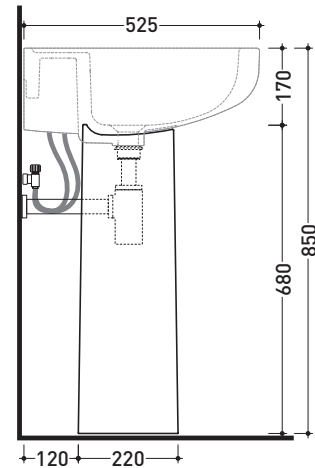

CMC

Ceramic pedestal suitable for 62/70 cm basin

Complements: Line taps basin: ONE - NOKÉ - FOLD - X1
Line accessories: TWO - HOOP - NOKÉ - FOLD

WHILE STOCKS LAST

Package dim. 24 x 24 x 70,5 cm | Weight 16 kg | Pz. Pallet n° 20

vista zenitale / zenital view

vista laterale / lateral view

vista frontale / frontal view

vista retro / back view

sizes in mm

Please consider a 2% tolerance on indicated measurements

CERAMIC: glossy finish

white