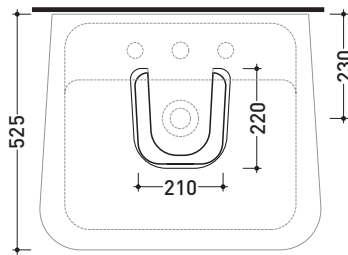

CMC

Ceramic pedestal suitable for 62/70 cm basin

Complements: Line taps basin: ONE - NOKÉ - FOLD - X1
Line accessories: TWO - HOOP - NOKÉ - FOLD

WHILE STOCKS LAST

Package dim. 24 x 24 x 70,5 cm | Weight 16 kg | Pz. Pallet n° 20

vista zenitale / zenital view

vista laterale / lateral view

vista frontale / frontal view

vista retro / back view

sizes in mm

Please consider a 2% tolerance on indicated measurements

CERAMIC: glossy finish

white